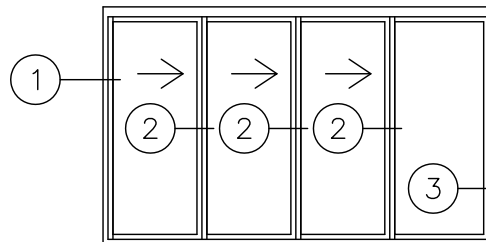

# DOOR SYSTEM – RESIDENTIAL

SERIES 151 – MULTI-SLIDING GLASS DOOR (MSD & MSD4)

1503 W. San Pedro St., Gilbert, Arizona 85233  
VOICE: 480-892-2600 / FAX : 480-892-0951

# F18

DATE:  
6/20/13

DRAWINGS\BROPAGES\E-F\F18.DWG

EXTERIOR  
3XO SHOWN

3XO SHOWN

O3X OR 3XO MULTI-SLIDING GLASS DOOR EXTRUSIONS – NO POCKET  
DOUBLE GLAZED  
SCALE: 1:8