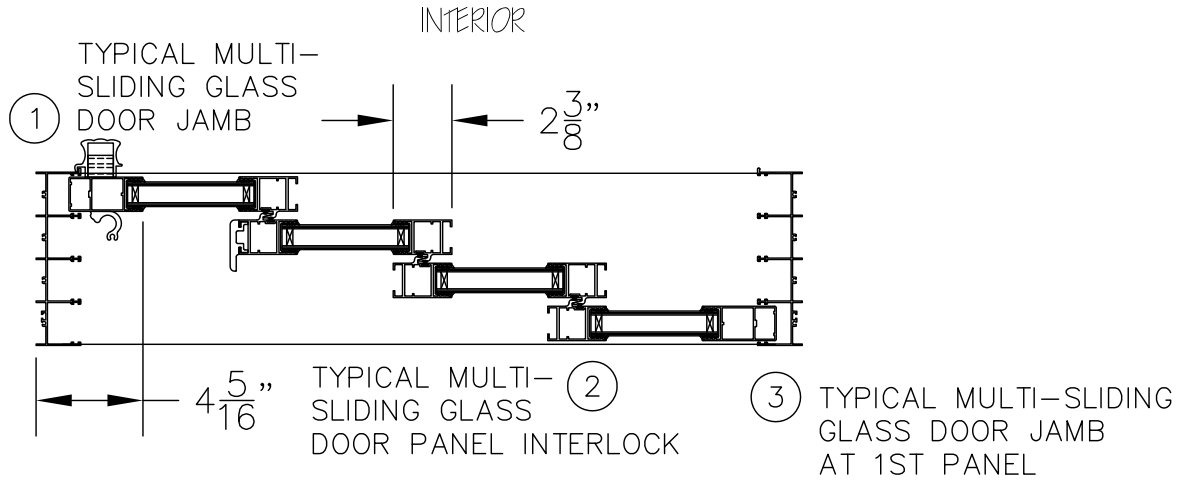

# DOOR SYSTEM – RESIDENTIAL

SERIES 151 – MULTI-SLIDING GLASS DOOR (MSD & MSD4)

1503 W. San Pedro St., Gilbert, Arizona 85233  
VOICE: 480-892-2600 / FAX : 480-892-0951

# F18

DATE:  
6/20/13

DRAWINGS\BROPAGES\E-F\F18.DWG

EXTERIOR  
3XO SHOWN

3XO SHOWN

O3X OR 3XO MULTI-SLIDING GLASS DOOR EXTRUSIONS – NO POCKET  
DOUBLE GLAZED  
SCALE: 1:8