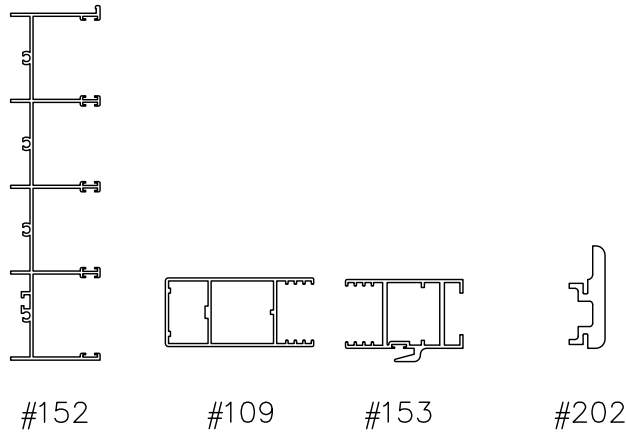

# DOOR SYSTEM – RESIDENTIAL

SERIES 151 – MULTI-SLIDING GLASS DOOR (MSD & MSD4)

1503 W. San Pedro St., Gilbert, Arizona 85233  
VOICE: 480-892-2600 / FAX : 480-892-0951

# F18

DATE:  
6/20/13

DRAWINGS\BROPAGES\E-F\F18.DWG

EXTERIOR  
3XO SHOWN

3XO SHOWN

O3X OR 3XO MULTI-SLIDING GLASS DOOR EXTRUSIONS – NO POCKET  
DOUBLE GLAZED  
SCALE: 1:8