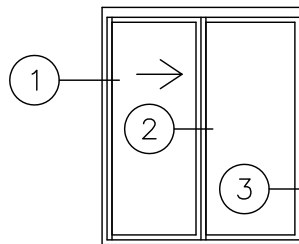

DOOR SYSTEM – RESIDENTIAL
 SERIES 151 – MULTI-SLIDING GLASS DOOR (MSD & MSD4)

1503 W. San Pedro St., Gilbert, Arizona 85233
 VOICE: 480-892-2600 / FAX : 480-892-0951

F16

DATE:
 6/20/13

DRAWINGS\BROPAGES\E-F\F16.DWG

INTERIOR

EXTERIOR
 XO SHOWN

XO SHOWN

OX OR XO MULTI-SLIDING GLASS DOOR EXTRUSIONS – NO POCKET
 DOUBLE GLAZED
 SCALE: 1:8