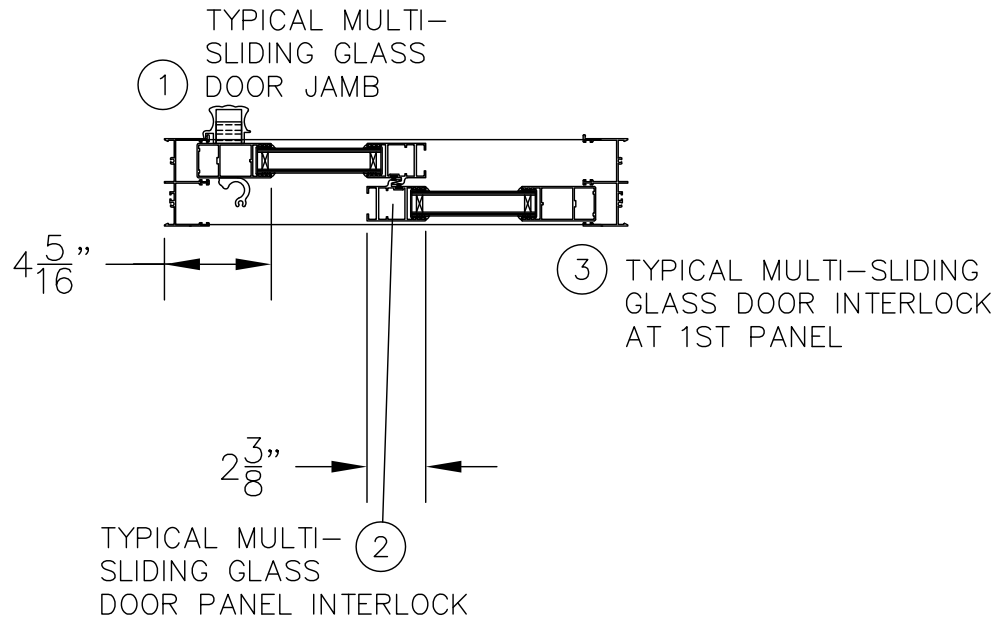

DOOR SYSTEM – RESIDENTIAL
 SERIES 151 – MULTI-SLIDING GLASS DOOR (MSD & MSD4)

1503 W. San Pedro St., Gilbert, Arizona 85233
 VOICE: 480-892-2600 / FAX : 480-892-0951

F16

DATE:
 6/20/13

DRAWINGS\BROPAGES\E-F\F16.DWG

INTERIOR

EXTERIOR
 XO SHOWN

XO SHOWN

OX OR XO MULTI-SLIDING GLASS DOOR EXTRUSIONS – NO POCKET
 DOUBLE GLAZED
 SCALE: 1:8