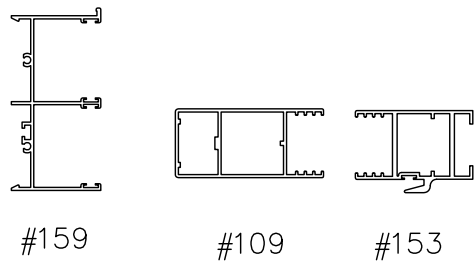

DOOR SYSTEM – RESIDENTIAL
 SERIES 151 – MULTI-SLIDING GLASS DOOR (MSD & MSD4)

1503 W. San Pedro St., Gilbert, Arizona 85233
 VOICE: 480-892-2600 / FAX : 480-892-0951

F16

DATE:
 6/20/13

DRAWINGS\BROPAGES\E-F\F16.DWG

INTERIOR

EXTERIOR
 XO SHOWN

XO SHOWN

OX OR XO MULTI-SLIDING GLASS DOOR EXTRUSIONS – NO POCKET
 DOUBLE GLAZED
 SCALE: 1:8