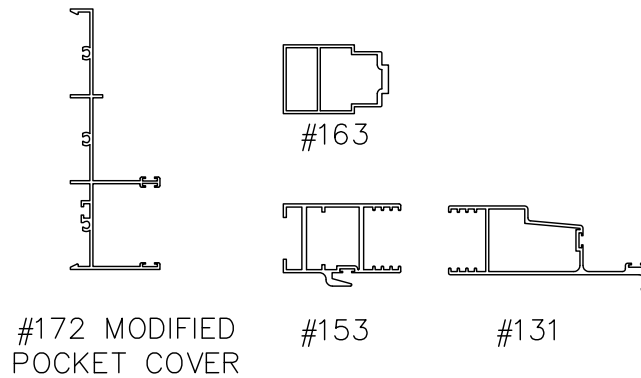

# DOOR SYSTEM – RESIDENTIAL

SERIES 151 – MULTI-SLIDING GLASS DOOR (MSD & MSD4)

1503 W. San Pedro St., Gilbert, Arizona 85233  
VOICE: 480-892-2600 / FAX : 480-892-0951

F14

DATE:  
12/5/13

DRAWINGS\BROPAGES\E-F\F14.DWG

## EXTERIOR

P6XP MULTI-SLIDING GLASS DOOR EXTRUSIONS – POCKET  
DOUBLE GLAZED  
SCALE: 1:8