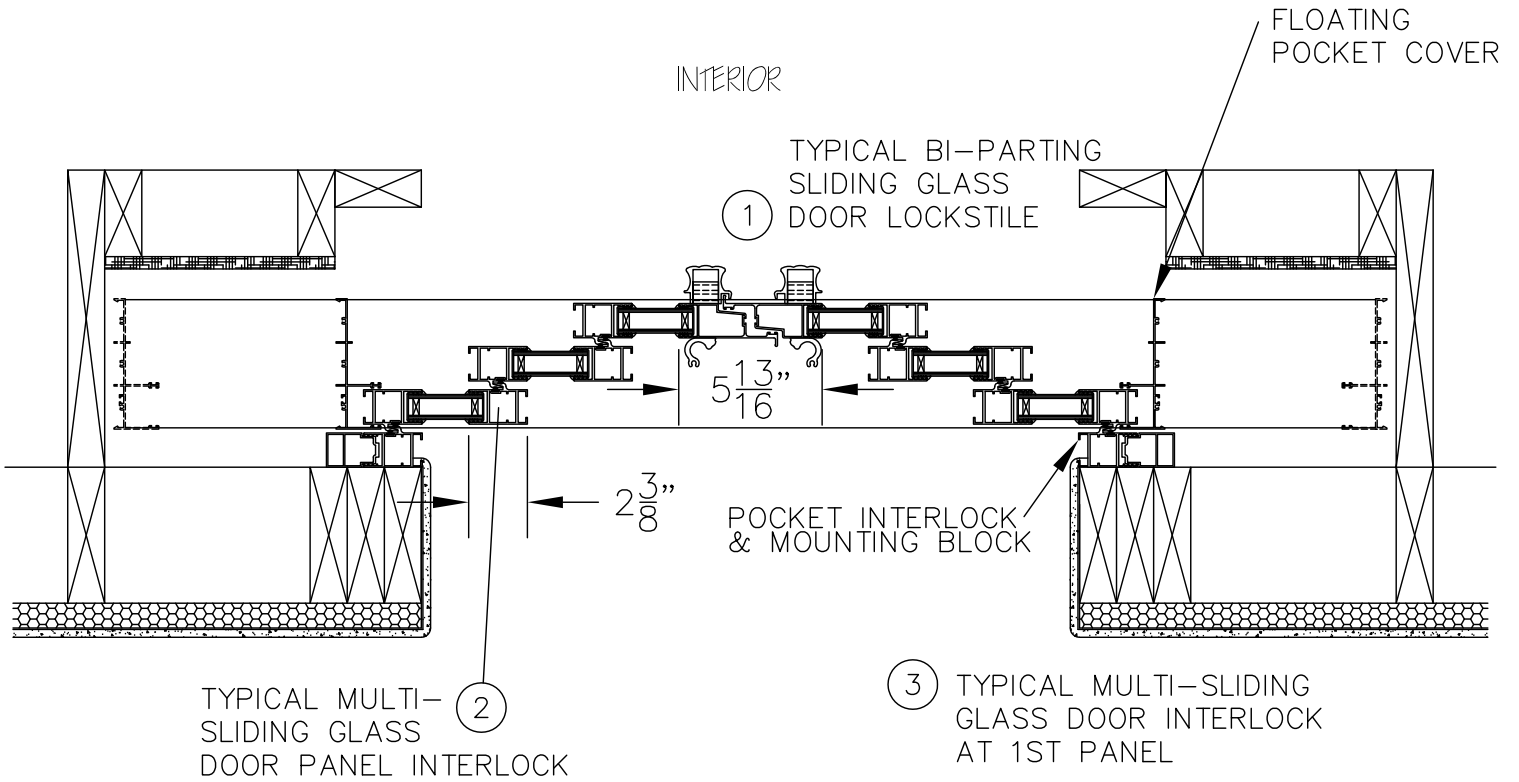

# DOOR SYSTEM – RESIDENTIAL

SERIES 151 – MULTI-SLIDING GLASS DOOR (MSD & MSD4)

1503 W. San Pedro St., Gilbert, Arizona 85233  
VOICE: 480-892-2600 / FAX : 480-892-0951

F14

DATE:  
12/5/13

DRAWINGS\BROPAGES\E-F\F14.DWG

## EXTERIOR

P6XP MULTI-SLIDING GLASS DOOR EXTRUSIONS – POCKET  
DOUBLE GLAZED  
SCALE: 1:8