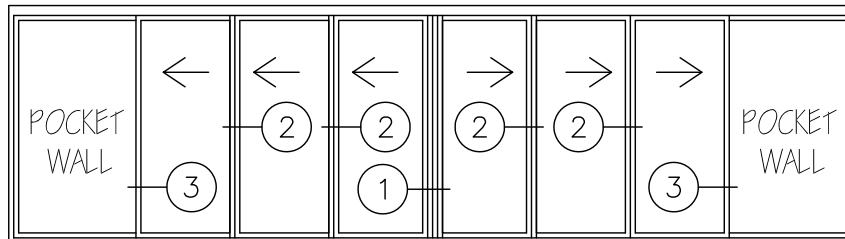

# DOOR SYSTEM – RESIDENTIAL

SERIES 151 – MULTI-SLIDING GLASS DOOR (MSD & MSD4)

1503 W. San Pedro St., Gilbert, Arizona 85233  
VOICE: 480-892-2600 / FAX : 480-892-0951

F14

DATE:  
12/5/13

DRAWINGS\BROPAGES\E-F\F14.DWG

## EXTERIOR

P6XP MULTI-SLIDING GLASS DOOR EXTRUSIONS – POCKET  
DOUBLE GLAZED  
SCALE: 1:8