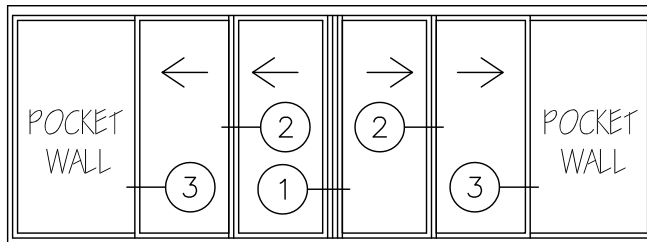

INTERIOR

TYPICAL BI-PARTING
SLIDING GLASS
DOOR LOCKSTILE

FLOATING
POCKET COVER

POCKET INTERLOCK
& MOUNTING BLOCK

TYPICAL MULTI-SLIDING GLASS
DOOR PANEL INTERLOCK

TYPICAL MULTI-SLIDING
GLASS DOOR INTERLOCK
AT 1ST PANEL

EXTERIOR

P4XP MULTI-SLIDING GLASS DOOR WITH SCREENS – POCKET
DOUBLE GLAZED

SCALE: 1:8