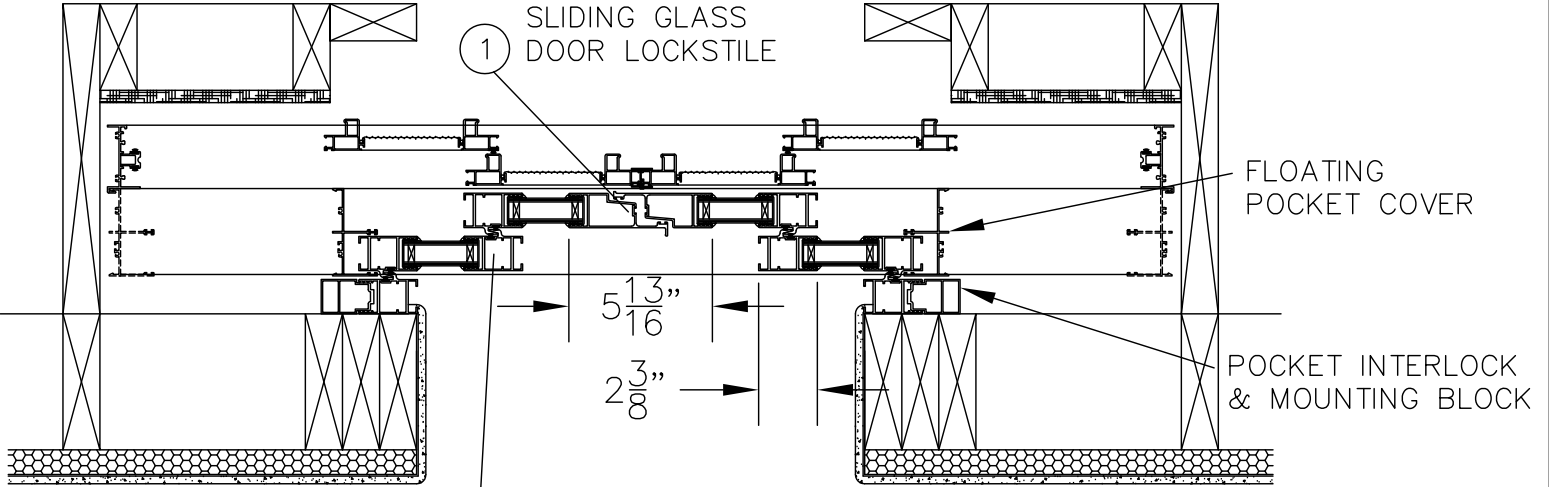

DOOR SYSTEM – RESIDENTIAL

SERIES 151 – MULTI-SLIDING GLASS DOOR (S1 MSD & MSD4)

1503 W. San Pedro St., Gilbert, Arizona 85233

VOICE: 480-892-2600 / FAX : 480-892-0951

F13A

DATE:

12/5/13

DRAWINGS\BROPAGES\E-F\F13.DWG

INTERIOR

TYPICAL BI-PARTING
SLIDING GLASS
DOOR LOCKSTILE

FLOATING
POCKET COVER

POCKET INTERLOCK
& MOUNTING BLOCK

TYPICAL MULTI-SLIDING GLASS
DOOR PANEL INTERLOCK

TYPICAL MULTI-SLIDING
GLASS DOOR INTERLOCK
AT 1ST PANEL

EXTERIOR

P4XP MULTI-SLIDING GLASS DOOR WITH SCREENS – POCKET
DOUBLE GLAZED

SCALE: 1:8