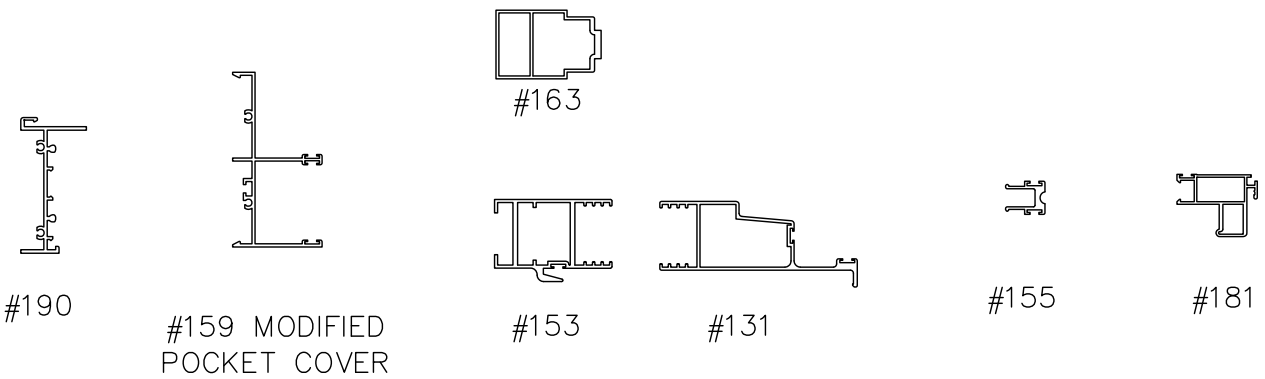

DOOR SYSTEM – RESIDENTIAL

SERIES 151 – MULTI-SLIDING GLASS DOOR (S1 MSD & MSD4)

1503 W. San Pedro St., Gilbert, Arizona 85233

VOICE: 480-892-2600 / FAX : 480-892-0951

F13A

DATE:

12/5/13

DRAWINGS\BROPAGES\E-F\F13.DWG

INTERIOR

TYPICAL BI-PARTING
SLIDING GLASS
DOOR LOCKSTILE

FLOATING
POCKET COVER

POCKET INTERLOCK
& MOUNTING BLOCK

TYPICAL MULTI-SLIDING GLASS
DOOR PANEL INTERLOCK

TYPICAL MULTI-SLIDING
GLASS DOOR INTERLOCK
AT 1ST PANEL

EXTERIOR

P4XP MULTI-SLIDING GLASS DOOR WITH SCREENS – POCKET
DOUBLE GLAZED

SCALE: 1:8