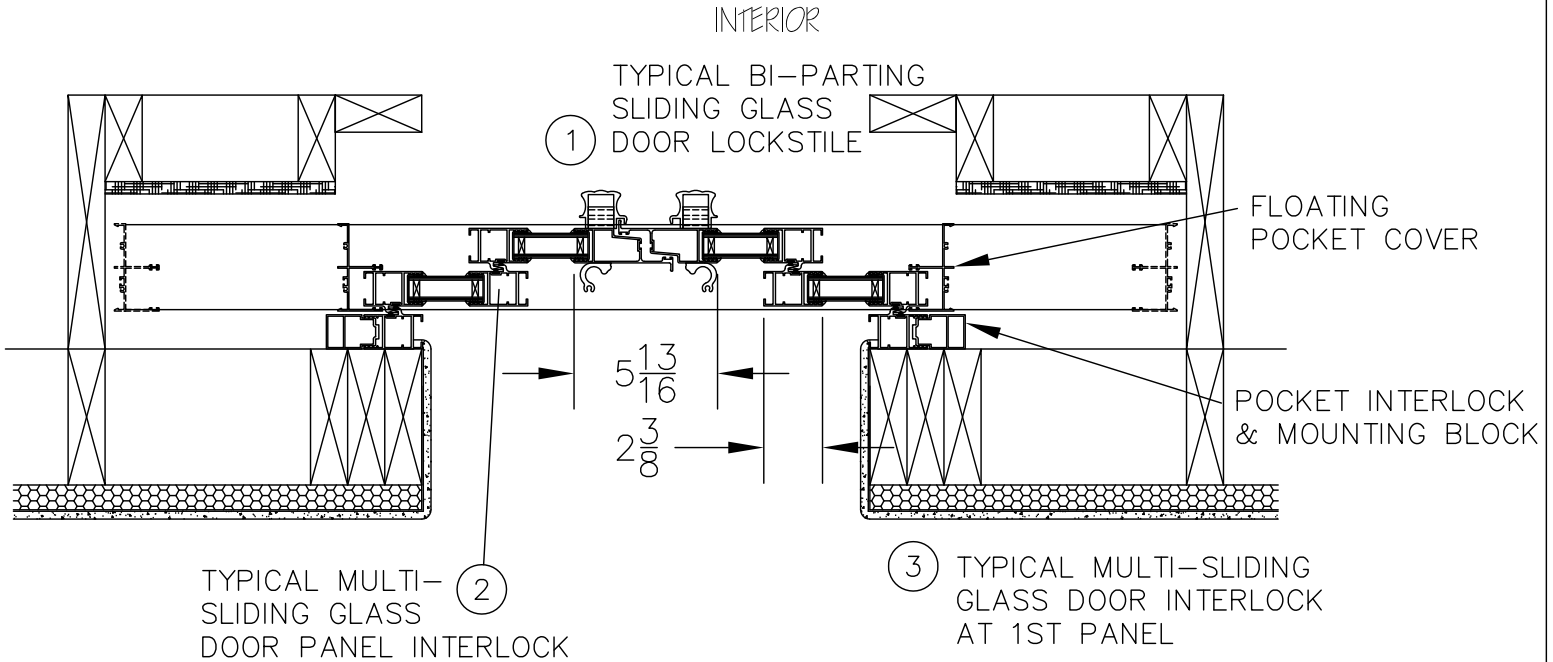

DOOR SYSTEM – RESIDENTIAL
 SERIES 151 – MULTI-SLIDING GLASS DOOR (MSD & MSD4)

1503 W. San Pedro St., Gilbert, Arizona 85233
 VOICE: 480-892-2600 / FAX : 480-892-0951

F13

DATE:
 12/5/13
DRAWINGS\BROPAGES\E-F\F13.DWG

EXTERIOR

P4XP MULTI-SLIDING GLASS DOOR EXTRUSIONS – POCKET
 DOUBLE GLAZED
 SCALE: 1:8