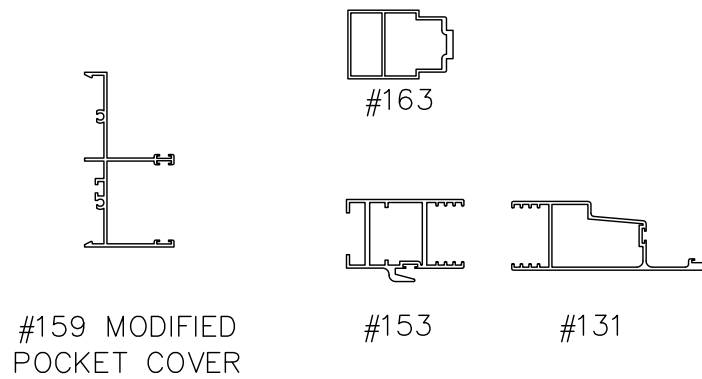

DOOR SYSTEM – RESIDENTIAL
 SERIES 151 – MULTI-SLIDING GLASS DOOR (MSD & MSD4)

1503 W. San Pedro St., Gilbert, Arizona 85233
 VOICE: 480-892-2600 / FAX : 480-892-0951

F13

DATE:
 12/5/13
DRAWINGS\BROPAGES\E-F\F13.DWG

EXTERIOR

P4XP MULTI-SLIDING GLASS DOOR EXTRUSIONS – POCKET
 DOUBLE GLAZED
 SCALE: 1:8