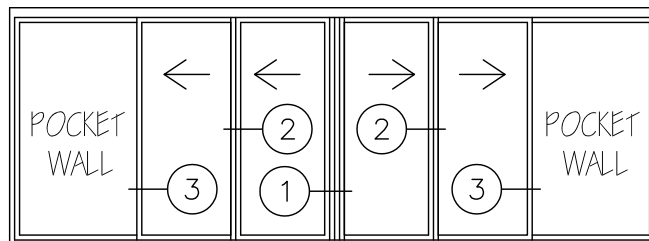

DOOR SYSTEM – RESIDENTIAL
 SERIES 151 – MULTI-SLIDING GLASS DOOR (MSD & MSD4)

1503 W. San Pedro St., Gilbert, Arizona 85233
 VOICE: 480-892-2600 / FAX : 480-892-0951

F13

DATE:
 12/5/13
DRAWINGS\BROPAGES\E-F\F13.DWG

EXTERIOR

P4XP MULTI-SLIDING GLASS DOOR EXTRUSIONS – POCKET
 DOUBLE GLAZED
 SCALE: 1:8