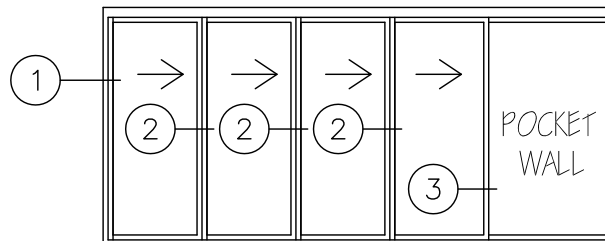

DOOR SYSTEM - RESIDENTIAL

SERIES 151 - MULTI-SLIDING GLASS DOOR (MSD & MSD4)

1503 W. San Pedro St., Gilbert, Arizona 85233

VOICE: 480-892-2600 / FAX : 480-892-0951

F12

DATE:
6/20/13

DRAWINGS\BROGPAGES\F-F12.DWG

EXTERIOR
4XP SHOWN

4XP SHOWN

P4X OR 4XP MULTI-SLIDING GLASS DOOR EXTRUSIONS - POCKET DOUBLE GLAZED

SCALE: 1:8