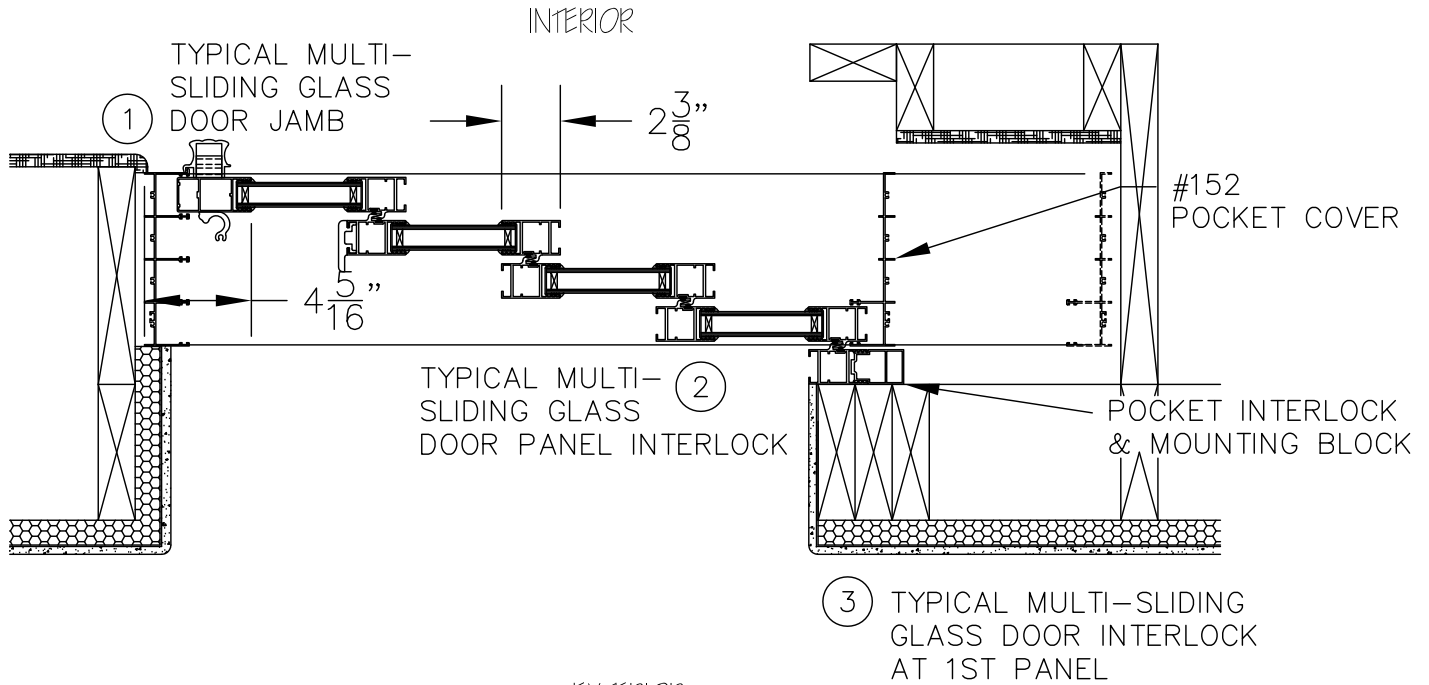

DOOR SYSTEM - RESIDENTIAL

SERIES 151 - MULTI-SLIDING GLASS DOOR (MSD & MSD4)

1503 W. San Pedro St., Gilbert, Arizona 85233

VOICE: 480-892-2600 / FAX : 480-892-0951

F12

DATE:
6/20/13

DRAWINGS\BROGPAGES\F-F12.DWG

EXTERIOR
4XP SHOWN

4XP SHOWN

P4X OR 4XP MULTI-SLIDING GLASS DOOR EXTRUSIONS - POCKET DOUBLE GLAZED

SCALE: 1:8