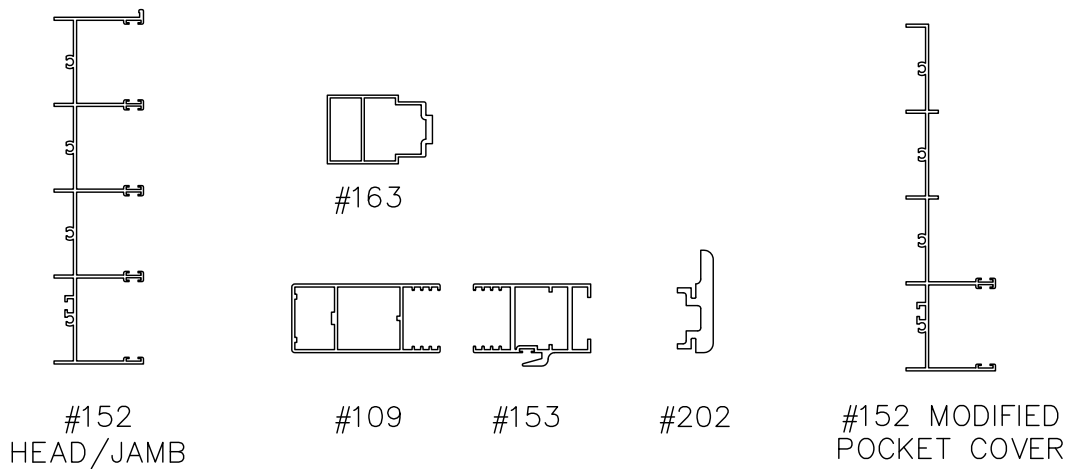

DOOR SYSTEM - RESIDENTIAL

SERIES 151 - MULTI-SLIDING GLASS DOOR (MSD & MSD4)

1503 W. San Pedro St., Gilbert, Arizona 85233

VOICE: 480-892-2600 / FAX : 480-892-0951

F12

DATE:
6/20/13

DRAWINGS\BROGPAGES\F-F12.DWG

EXTERIOR
4XP SHOWN

4XP SHOWN

P4X OR 4XP MULTI-SLIDING GLASS DOOR EXTRUSIONS - POCKET DOUBLE GLAZED

SCALE: 1:8