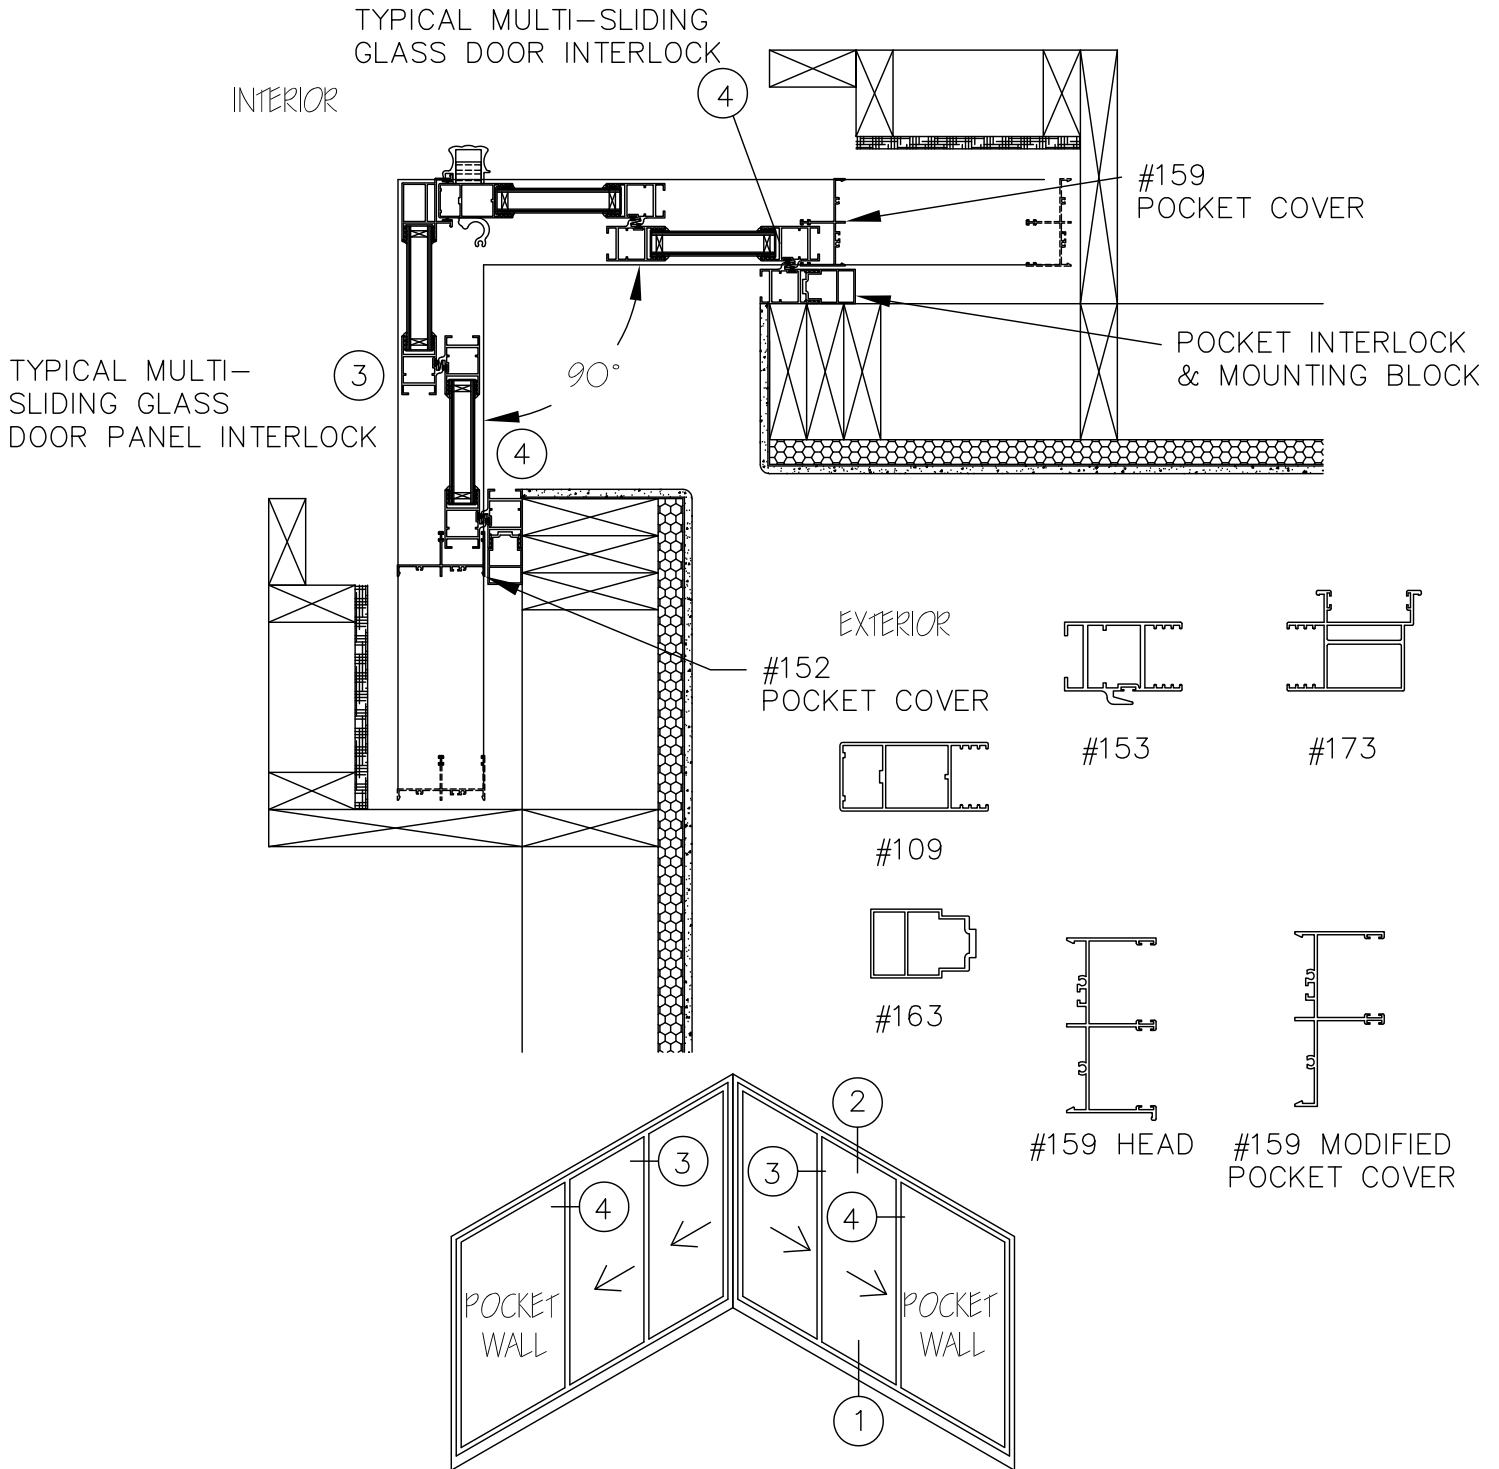

# DOOR SYSTEM – RESIDENTIAL

SERIES 151 – MULTI-SLIDING GLASS DOOR (MSD & MSD4)

1503 W. San Pedro St., Gilbert, Arizona 85233  
VOICE: 480-892-2600 / FAX : 480-892-0951

F8

DATE:  
6/20/13

DRAWINGS\BROCHURES\B-F\PS.DWG

90° P4XP MULTI-SLIDING GLASS DOOR EXTRUSIONS – POCKET DOUBLE GLAZED  
SCALE: 1:8