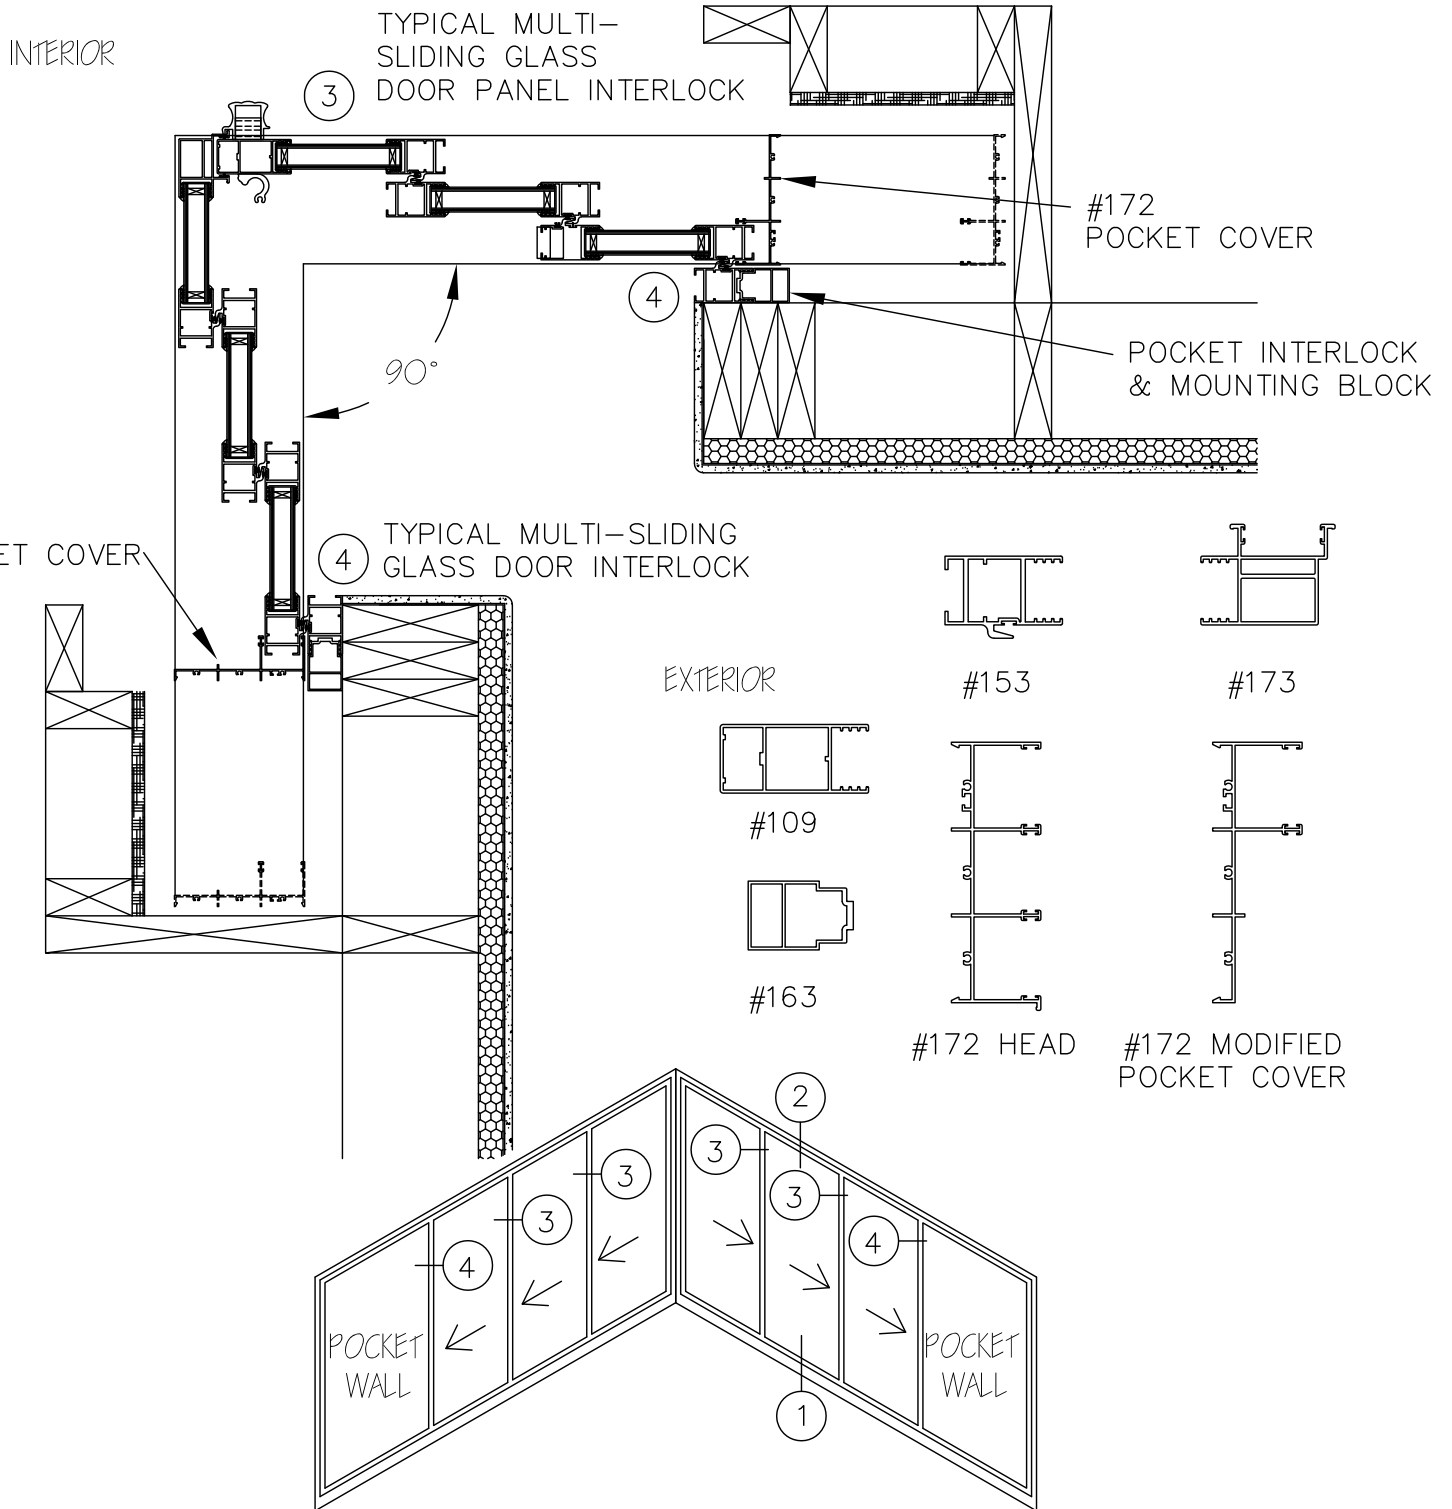

DOOR SYSTEM - RESIDENTIAL
 SERIES 151 - MULTI-SLIDING GLASS DOOR (MSD & MSD4)

1503 W. San Pedro St., Gilbert, Arizona 85233
 VOICE: 480-892-2600 / FAX : 480-892-0951

F6

DATE:
 6/20/13

DRAWINGS: BROPAGES\B-F\15.DWG

90° P6XP MULTI-SLIDING GLASS DOOR EXTRUSIONS - POCKET
 DOUBLE GLAZED
 SCALE: 1:8