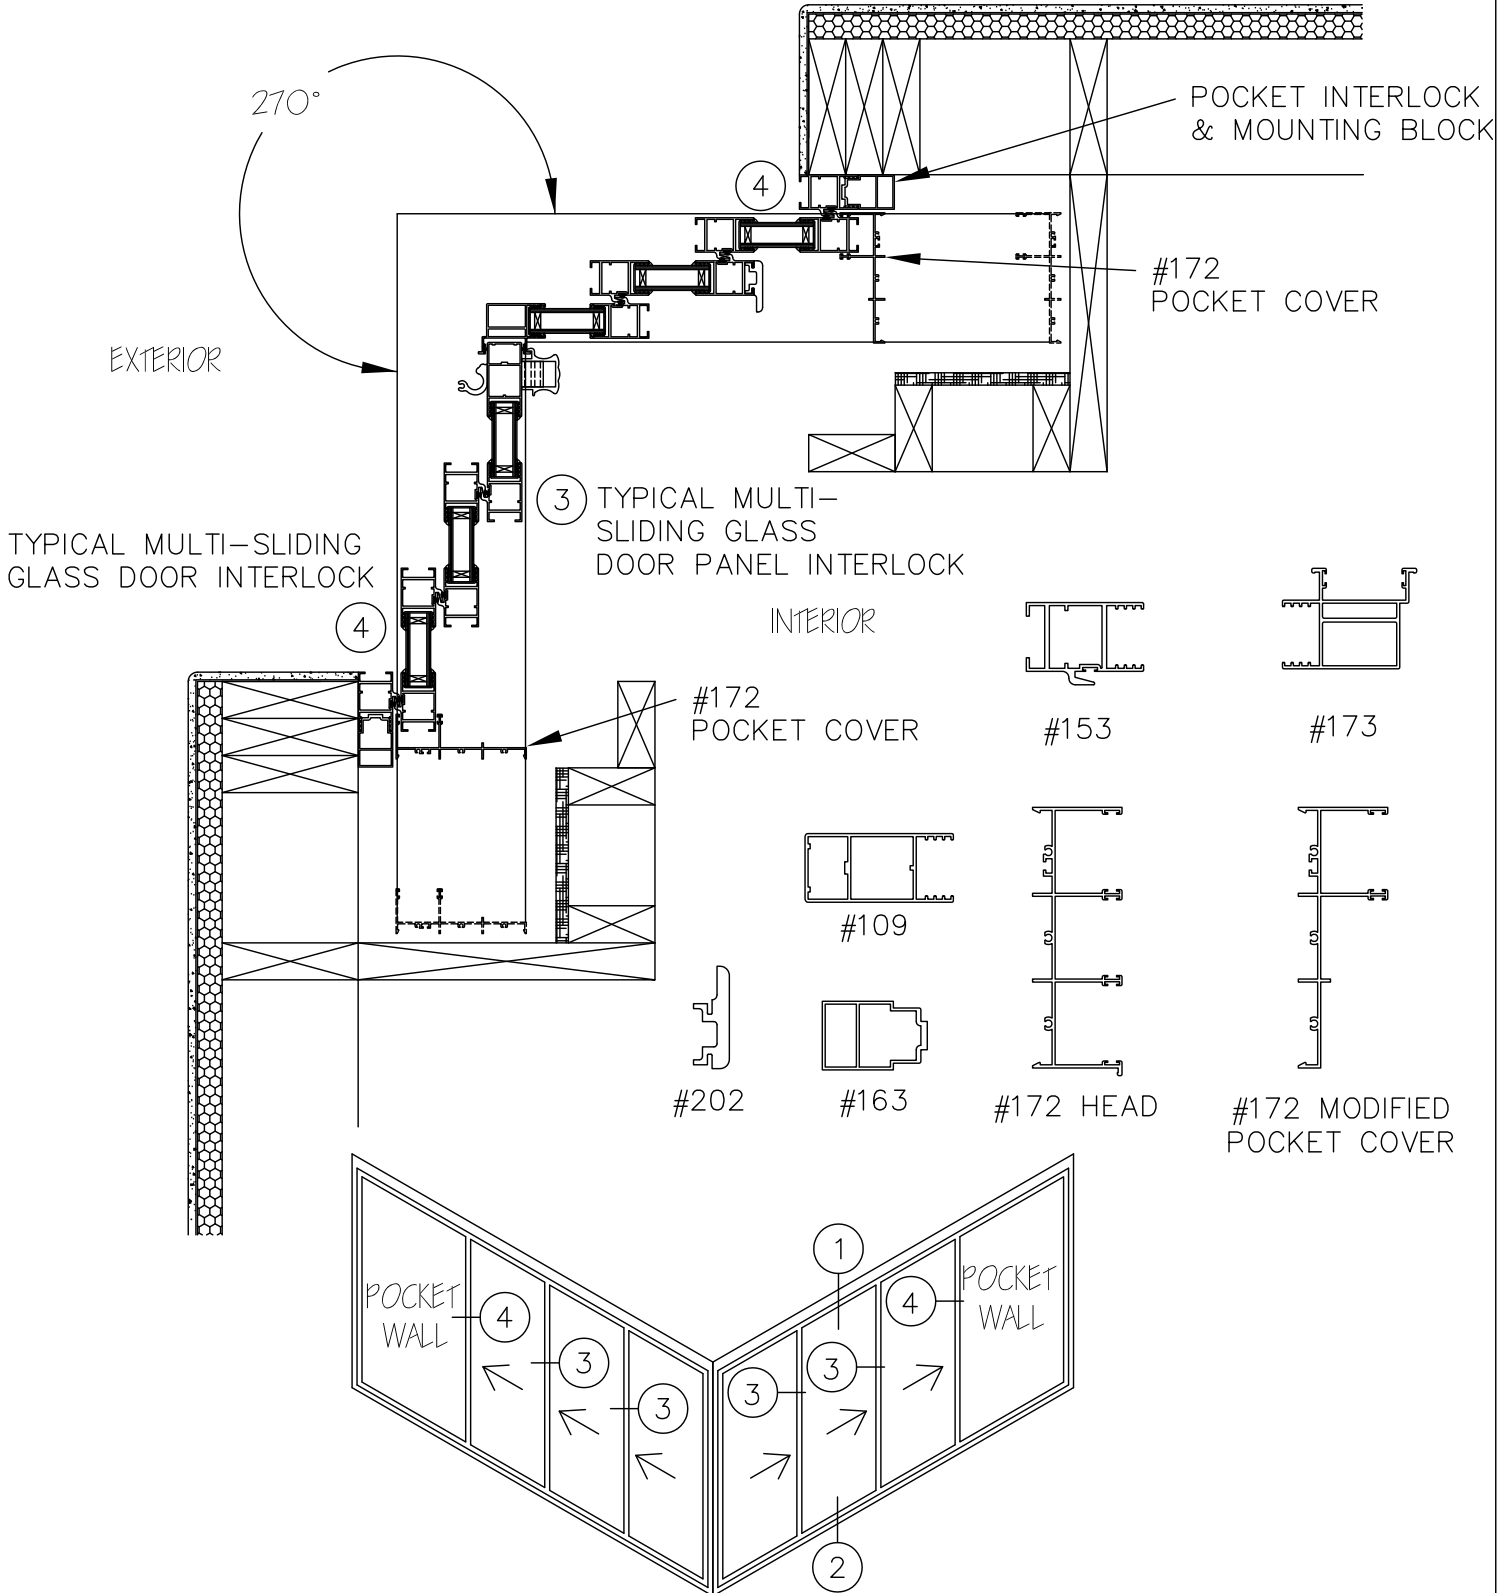

DOOR SYSTEM – RESIDENTIAL
 SERIES 151 – MULTI-SLIDING GLASS DOOR (MSD & MSD4)

1503 W. San Pedro St., Gilbert, Arizona 85233
 VOICE: 480-892-2600 / FAX : 480-892-0951

F5

DATE:
 6/20/13

DRAWINGS\BROPAGE\B-F\PS.DWG

270° P6XP MULTI-SLIDING GLASS DOOR EXTRUSIONS – POCKET
 DOUBLE GLAZED
 SCALE: 1:8