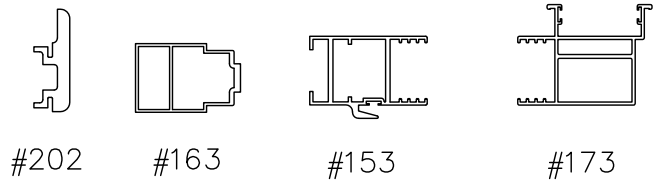

INTERIOR

③ TYPICAL MULTI-SLIDING GLASS DOOR PANEL INTERLOCK

#152 POCKET COVER

90°

④

POCKET INTERLOCK & MOUNTING BLOCK

EXTERIOR

④ TYPICAL MULTI-SLIDING GLASS DOOR INTERLOCK

#202 #163 #153 #173

#109

#152 HEAD

#152 MODIFIED POCKET COVER

#152 POCKET COVER

90° P8XP MULTI-SLIDING GLASS DOOR EXTRUSIONS - POCKET DOUBLE GLAZED
 SCALE: EIGHTH SIZE