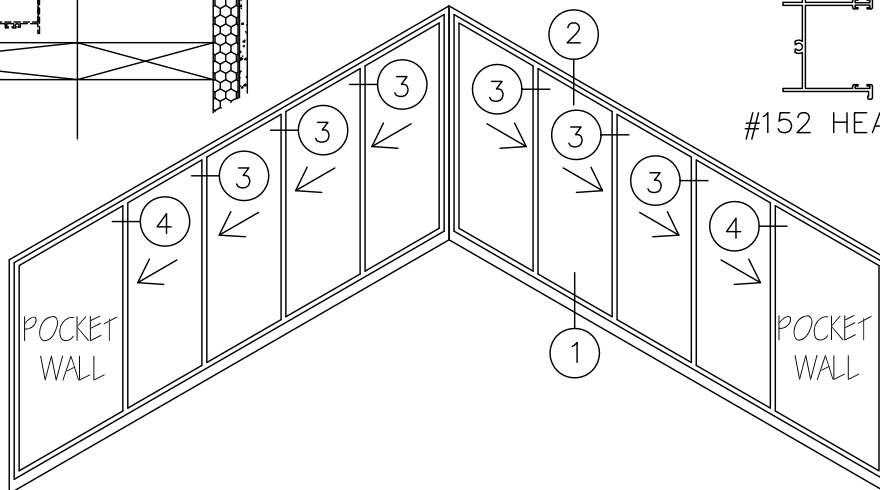

INTERIOR

③ TYPICAL MULTI-SLIDING GLASS DOOR PANEL INTERLOCK

#152 POCKET COVER

90°

④

POCKET INTERLOCK & MOUNTING BLOCK

EXTERIOR

④ TYPICAL MULTI-SLIDING GLASS DOOR INTERLOCK

#202 #163 #153 #173

#109

#152 HEAD

#152 MODIFIED POCKET COVER

#152 POCKET COVER

90° P8XP MULTI-SLIDING GLASS DOOR EXTRUSIONS - POCKET DOUBLE GLAZED
 SCALE: EIGHTH SIZE