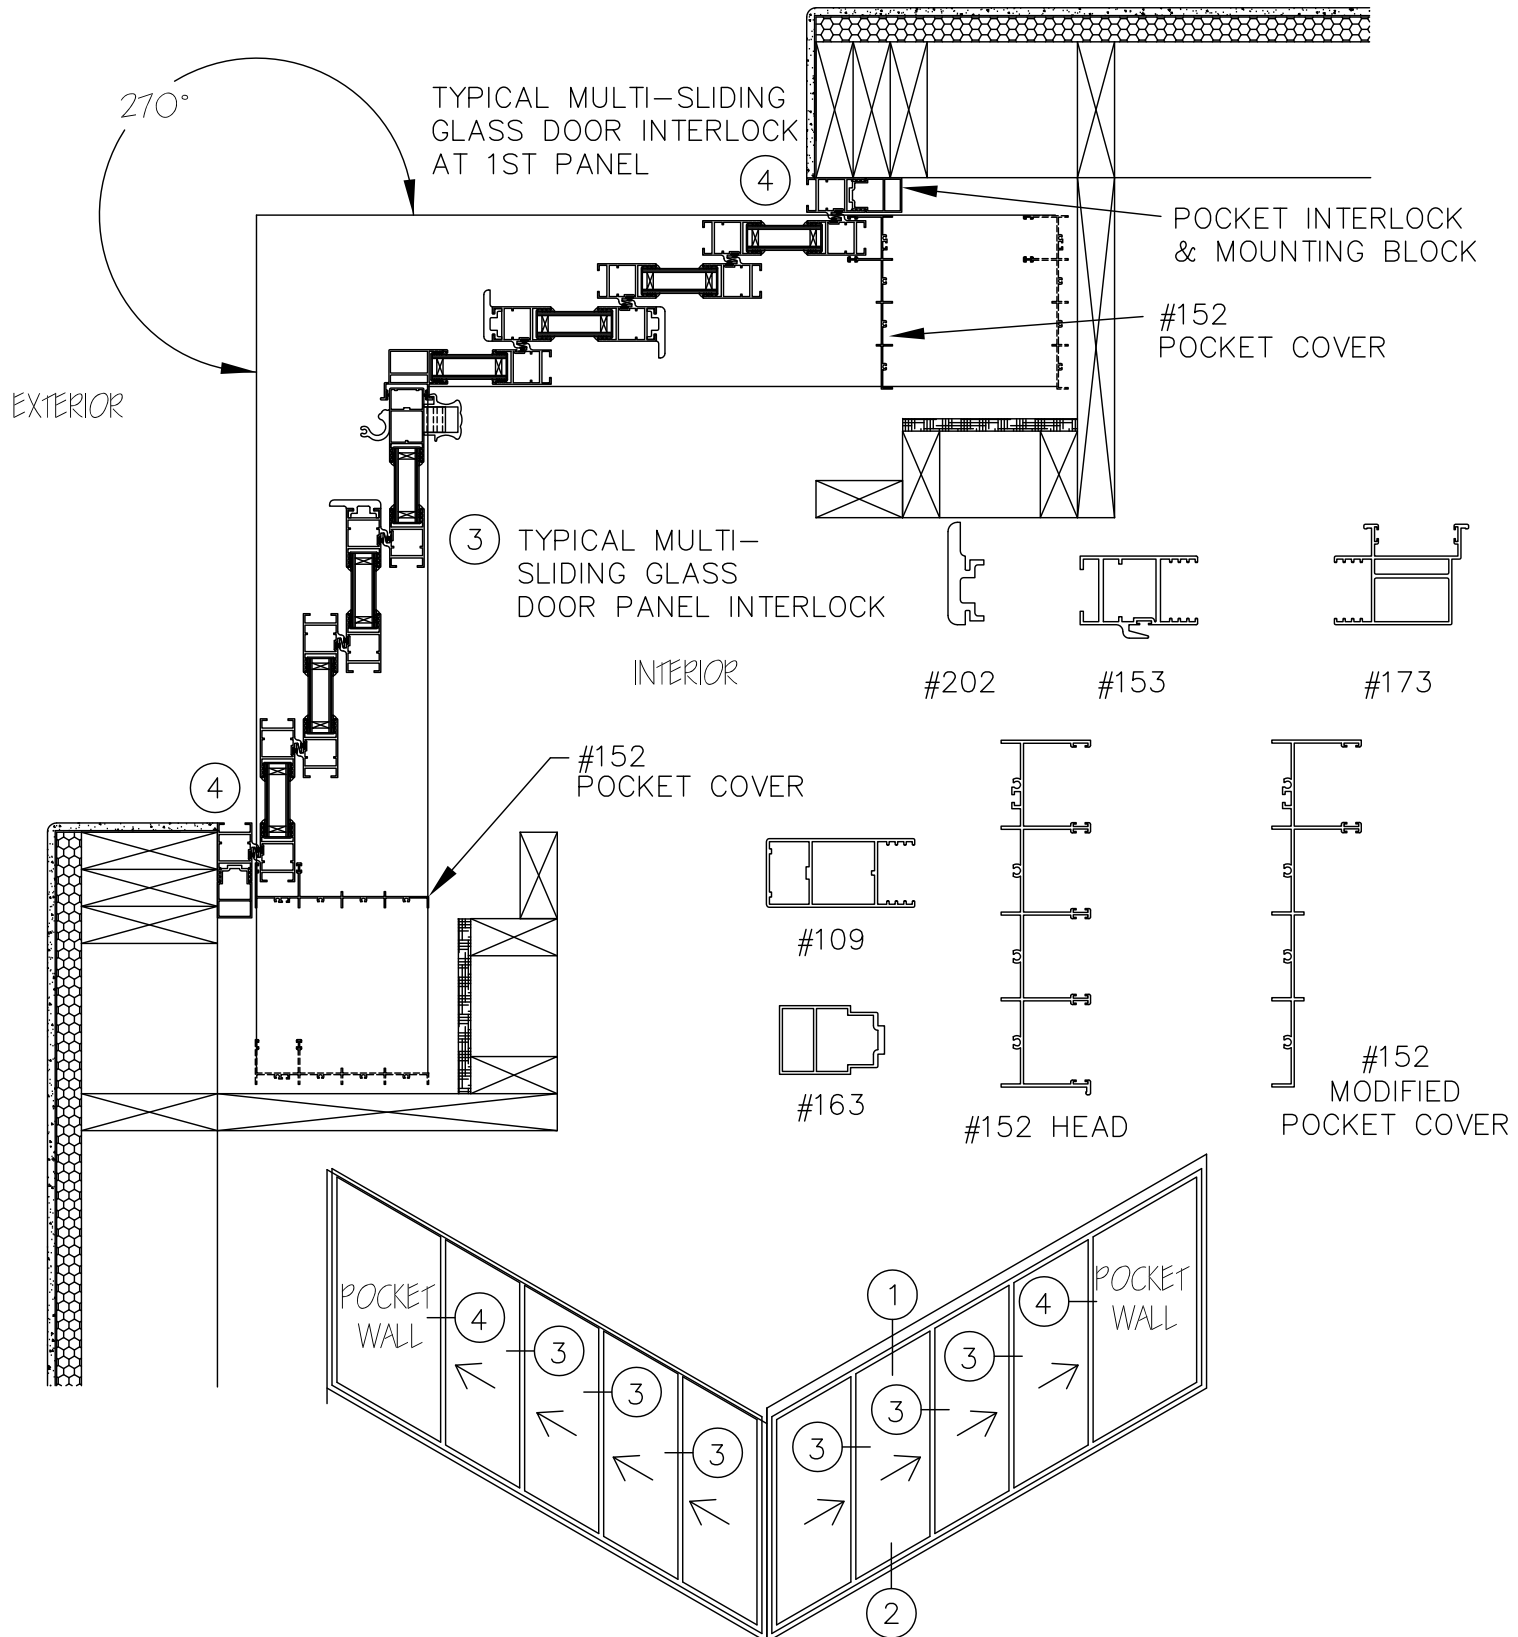

DOOR SYSTEM – RESIDENTIAL
 SERIES 151 – MULTI-SLIDING GLASS DOOR (MSD & MSD4)

1503 W. San Pedro St., Gilbert, Arizona 85233
 VOICE: 480-892-2600 / FAX : 480-892-0951

F3

DATE:
 6/20/13

DRAWINGS\BROPAGE\B-F\F3.DWG

270° P8XP MULTI-SLIDING GLASS DOOR EXTRUSIONS – POCKET
 DOUBLE GLAZED
 SCALE: 1:8