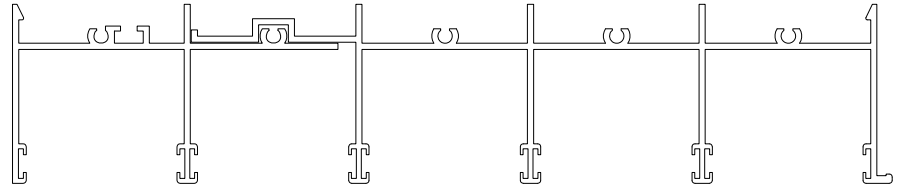

DOOR SYSTEM - RESIDENTIAL  
 SERIES 151 - MULTI-SLIDING GLASS DOOR (MSD4)

1503 W. San Pedro St., Gilbert, Arizona 85233  
 VOICE: 480-892-2600 / FAX : 480-892-0951

F22

DATE:  
 5/6/11

DRAWINGS\BROPAGES\B-F\P2.DWG

#159 + #175

① MULTI-SLIDING GLASS  
 DOOR HEAD

#171+158+155

② MULTI-SLIDING GLASS  
 DOOR SILL

VERTICAL SECTION THROUGH MULTI-SLIDING GLASS DOOR  
 DOUBLE GLAZED

SCALE: 1:2