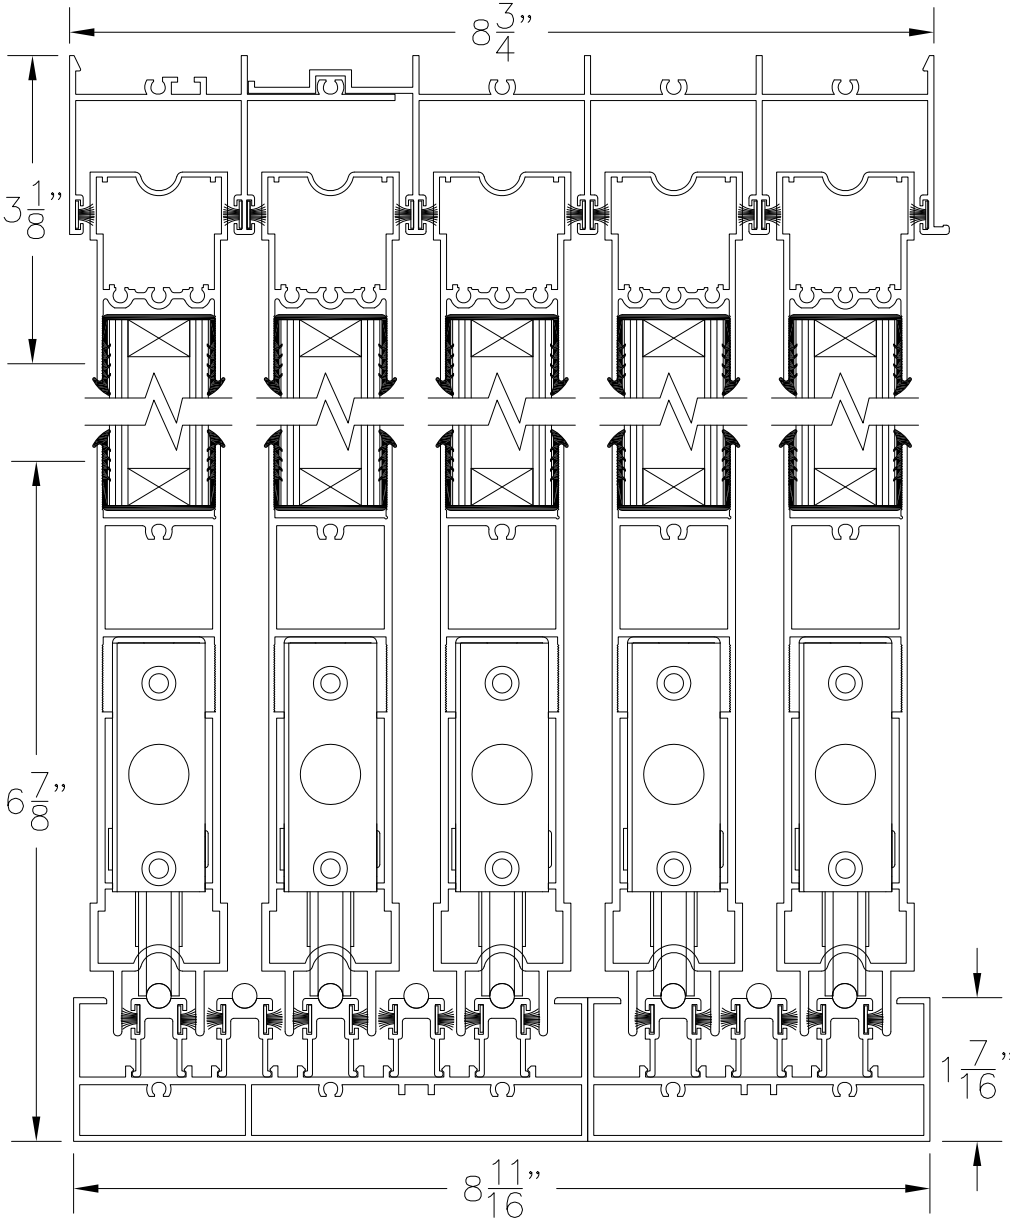

DOOR SYSTEM - RESIDENTIAL  
 SERIES 151 - MULTI-SLIDING GLASS DOOR (MSD4)

1503 W. San Pedro St., Gilbert, Arizona 85233  
 VOICE: 480-892-2600 / FAX : 480-892-0951

F22

DATE:  
 5/6/11

DRAWINGS\BROPAGES\B-F\P2.DWG

#159 + #175

① MULTI-SLIDING GLASS  
 DOOR HEAD

#171+158+155

② MULTI-SLIDING GLASS  
 DOOR SILL

VERTICAL SECTION THROUGH MULTI-SLIDING GLASS DOOR  
 DOUBLE GLAZED

SCALE: 1:2