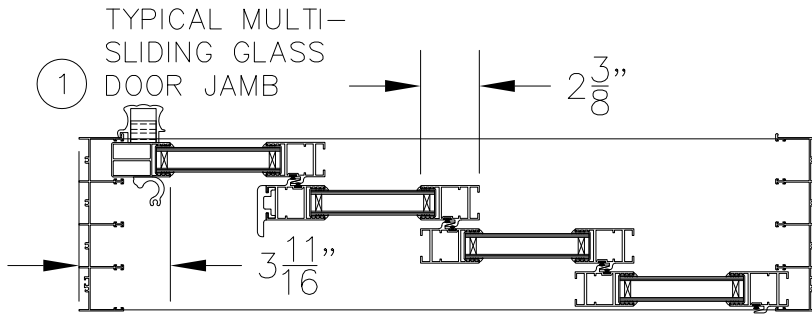

DOOR SYSTEM – RESIDENTIAL
 SERIES 151 – MULTI-SLIDING GLASS DOOR (MSD & MSD4)

1503 W. San Pedro St., Gilbert, Arizona 85233
 VOICE: 480-892-2600 / FAX : 480-892-0951

F18

DATE:
 6/1/08

DRAWINGS\BROGPAGES\E-F\F18.DWG

INTERIOR

①

TYPICAL MULTI-SLIDING GLASS DOOR JAMB

2 3/8"

3 11/16"

TYPICAL MULTI-SLIDING GLASS DOOR PANEL INTERLOCK

②

③

TYPICAL MULTI-SLIDING GLASS DOOR JAMB AT 1ST PANEL

EXTERIOR
 XXXO SHOWN

#152

#157

#153

#202

XXXO SHOWN

OXXX OR XXXO MULTI-SLIDING GLASS DOOR EXTRUSIONS – NO POCKET
 DOUBLE GLAZED
 SCALE: 1:8