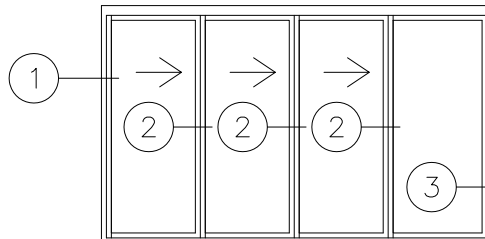

INTERIOR

①

TYPICAL MULTI-SLIDING GLASS DOOR JAMB

2 3/8"

3 11/16"

TYPICAL MULTI-SLIDING GLASS DOOR PANEL INTERLOCK

②

③

TYPICAL MULTI-SLIDING GLASS DOOR JAMB AT 1ST PANEL

EXTERIOR
 XXXO SHOWN

#152

#157

#153

#202

XXXO SHOWN

OXXX OR XXXO MULTI-SLIDING GLASS DOOR EXTRUSIONS – NO POCKET
 DOUBLE GLAZED
 SCALE: 1:8