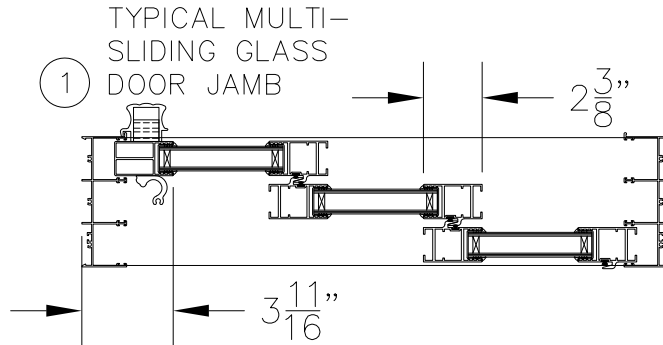

DOOR SYSTEM – RESIDENTIAL  
 SERIES 151 – MULTI-SLIDING GLASS DOOR (MSD & MSD4)

1503 W. San Pedro St., Gilbert, Arizona 85233  
 VOICE: 480-892-2600 / FAX : 480-892-0951

F17

DATE:  
 6/1/08

DRAWINGS\BROGPAGES\B-P\PI7.DWG

INTERIOR

TYPICAL MULTI-SLIDING GLASS DOOR JAMB

TYPICAL MULTI-SLIDING GLASS DOOR PANEL INTERLOCK

TYPICAL MULTI-SLIDING GLASS DOOR INTERLOCK AT 1ST PANEL

EXTERIOR  
 XXO SHOWN

XXO SHOWN

OXX OR XXO MULTI-SLIDING GLASS DOOR EXTRUSIONS – NO POCKET  
 DOUBLE GLAZED  
 SCALE: 1:8