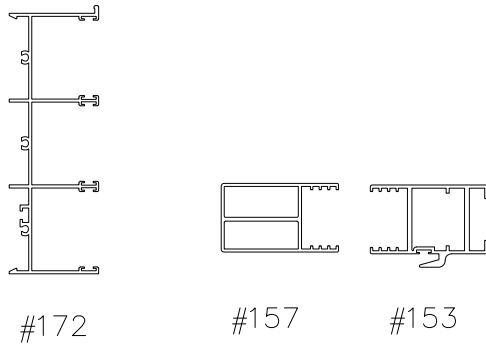

INTERIOR

TYPICAL MULTI-SLIDING GLASS DOOR JAMB

TYPICAL MULTI-SLIDING GLASS DOOR PANEL INTERLOCK

TYPICAL MULTI-SLIDING GLASS DOOR INTERLOCK AT 1ST PANEL

EXTERIOR  
 XXO SHOWN

XXO SHOWN

OXX OR XXO MULTI-SLIDING GLASS DOOR EXTRUSIONS – NO POCKET  
 DOUBLE GLAZED  
 SCALE: 1:8