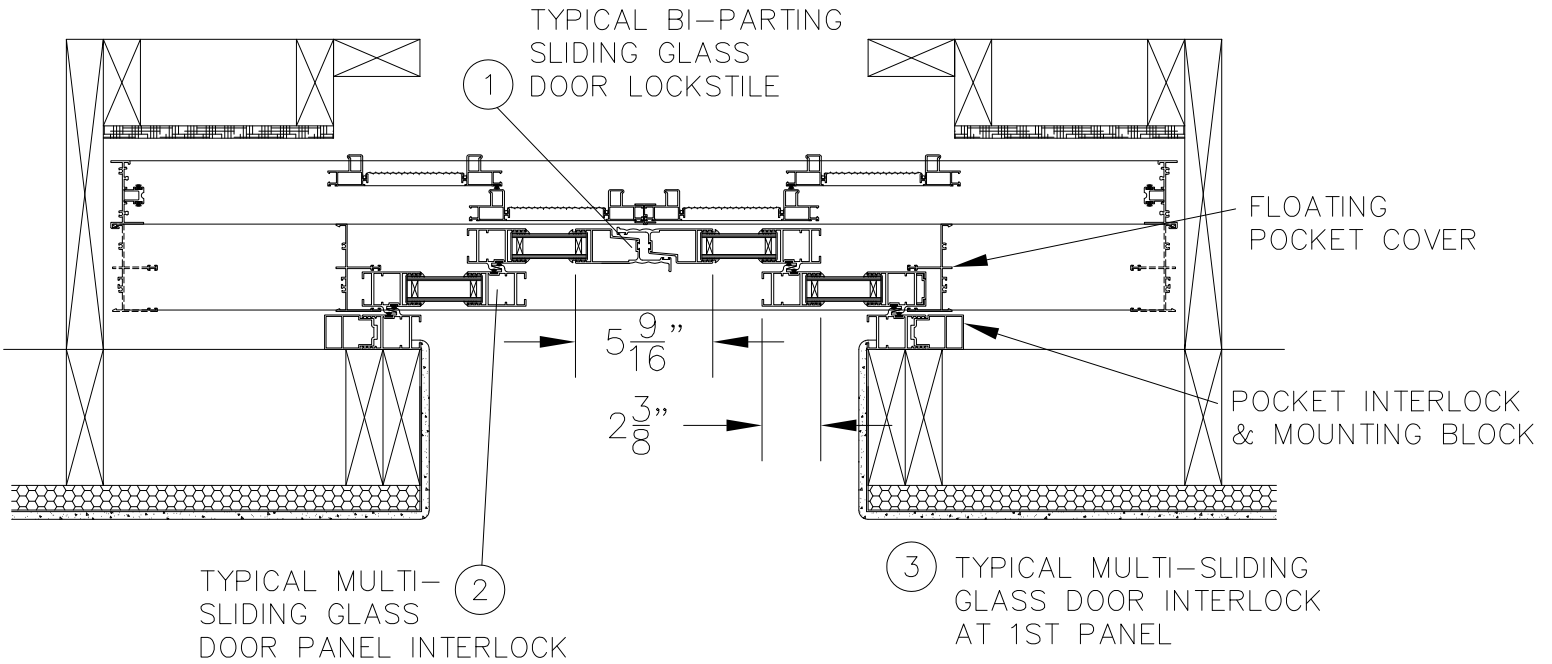

DOOR SYSTEM – RESIDENTIAL

SERIES 151 – MULTI-SLIDING GLASS DOOR (MSD & MSD4 SC)

1503 W. San Pedro St., Gilbert, Arizona 85233

VOICE: 480-892-2600 / FAX : 480-892-0951

F13A

DATE:
6/1/08

DRAWINGS\BROPAGES\E-P\F13.DWG

INTERIOR

EXTERIOR

P4XP MULTI-SLIDING GLASS DOOR WITH SCREENS – POCKET DOUBLE GLAZED

SCALE: 1:8