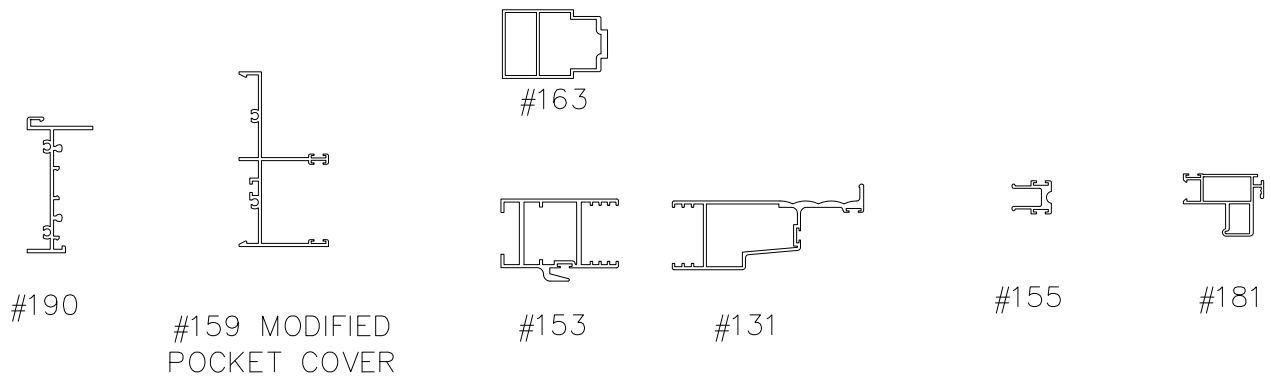

DOOR SYSTEM – RESIDENTIAL

SERIES 151 – MULTI-SLIDING GLASS DOOR (MSD & MSD4 SC)

1503 W. San Pedro St., Gilbert, Arizona 85233

VOICE: 480-892-2600 / FAX : 480-892-0951

F13A

DATE:
6/1/08

DRAWINGS\BROPAGES\E-P\F13.DWG

INTERIOR

EXTERIOR

P4XP MULTI-SLIDING GLASS DOOR WITH SCREENS – POCKET DOUBLE GLAZED

SCALE: 1:8