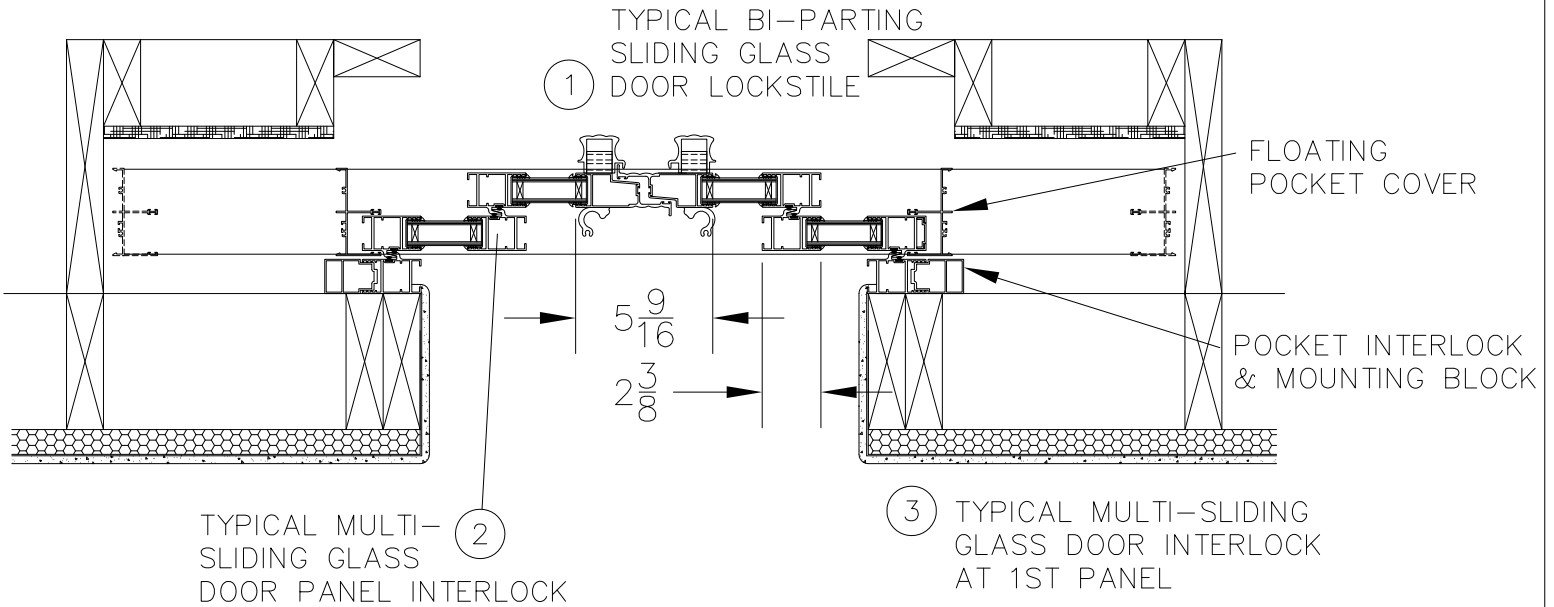

DOOR SYSTEM – RESIDENTIAL

SERIES 151 – MULTI-SLIDING GLASS DOOR (MSD & MSD4)

1503 W. San Pedro St., Gilbert, Arizona 85233

VOICE: 480-892-2600 / FAX : 480-892-0951

F13

DATE:
6/1/08

DRAWINGS\BROPAGES\B-P\F13.DWG

INTERIOR

EXTERIOR

P4XP MULTI-SLIDING GLASS DOOR EXTRUSIONS – POCKET DOUBLE GLAZED

SCALE: 1:8