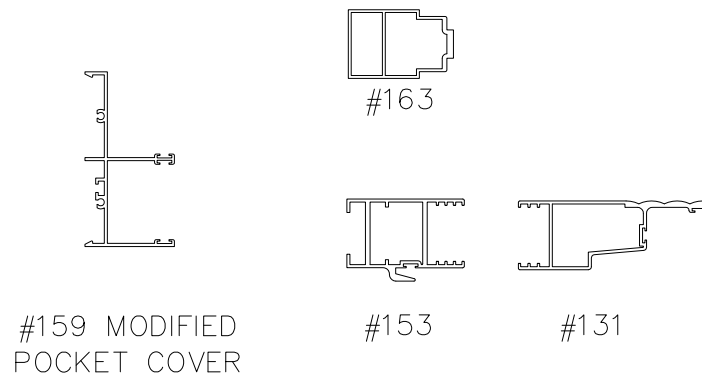

DOOR SYSTEM – RESIDENTIAL

SERIES 151 – MULTI-SLIDING GLASS DOOR (MSD & MSD4)

1503 W. San Pedro St., Gilbert, Arizona 85233

VOICE: 480-892-2600 / FAX : 480-892-0951

F13

DATE:
6/1/08

DRAWINGS\BROPAGES\B-P\F13.DWG

INTERIOR

EXTERIOR

P4XP MULTI-SLIDING GLASS DOOR EXTRUSIONS – POCKET DOUBLE GLAZED

SCALE: 1:8