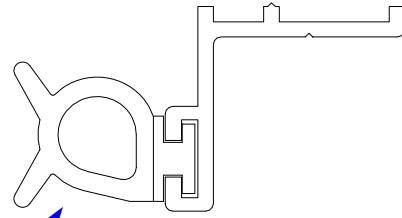

# ENTRY DOOR SYSTEM THAT LASTS... HERE IS WHY

FULLY ENCLOSED  
TOP RAILS

CO-EXTRUDED  
PROPRIETARY SEAL

- \*Closes on air bubbles
- \*Air infiltration 0.22SCFM

CONTINUOUS NON-  
OBTRUSIVE ROTON  
HINGE

DOUBLE SEALED  
INTEGRAL AS-  
TRAGAL