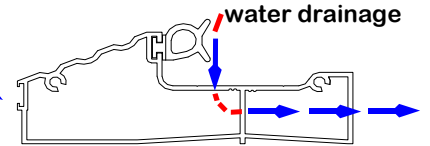

ADVANCED WATER  
RETURN THRESHOLD

- \*PERFECT FOR HEAVY ARIZONA  
THUNDER SHOWERS

MANUFACTURED BY  
TASHCO INDUSTRIES, INC.  
1503 W. SAN PEDRO STREET  
GILBERT, ARIZONA 85233  
PHONE: (480) 892-2600  
FAX: (480) 892-0951  
MANUFACTURER RESERVES RIGHTS TO  
REVISE PRODUCTS WITHOUT PRIOR NOTICE.  
PRINTED IN U.S.A. COPYRIGHT 2000.