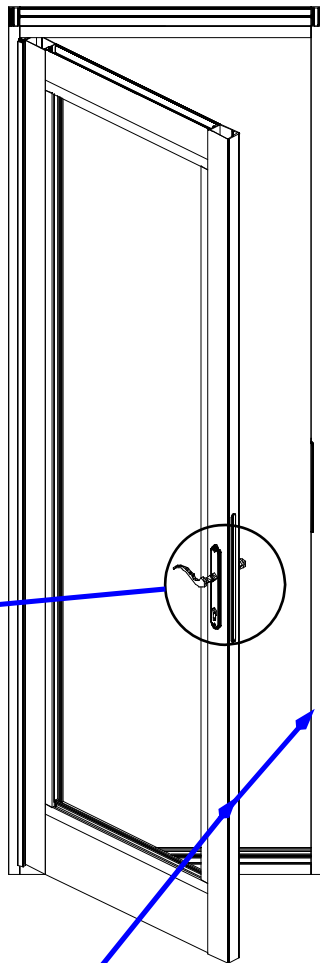

THE FRENCH DOOR THAT OFFERS THE BEST VALUE

HERITAGE aluminum French doors are very robust, perfectly fits Arizona climate, NEVER WARP or SAG. Closes like a luxury car door. Provides perfect dry powder paint match with windows. Lock with high security. Matched with side lights, and transom (square and elliptical). Can be built 10 foot high.

CLOSES AND SEALS LIKE
A LUXURY CAR DOOR

**HANDLE
OPTIONS**

*10 different
Martinelli handles
to choose from