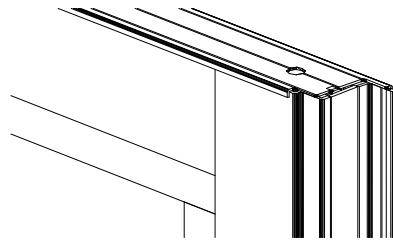

# ENTRY DOOR SYSTEM THAT LASTS... HERE IS WHY

FULLY ENCLOSED  
TOP RAILS

CO-EXTRUDED  
PROPRIETARY SEAL

- \*Closes on air bubbles
- \*Air infiltration 0.22SCFM

CONTINUOUS NON-  
OBTRUSIVE ROTON  
HINGE

DOUBLE SEALED  
INTEGRAL AS-  
TRAGAL