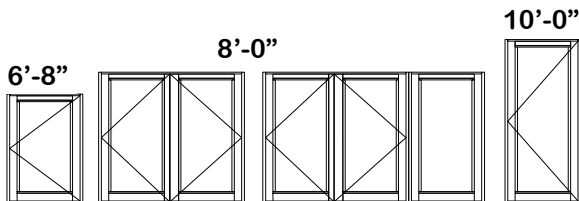

CLOSES AND SEALS LIKE  
A LUXURY CAR DOOR

**HANDLE  
OPTIONS**

\*10 different  
Martinelli handles  
to choose from

CLEAN ARCHITECTURAL

Transoms

Elliptical

Square

**HERITAGE**