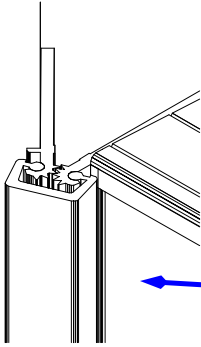

# ENTRY DOOR SYSTEM THAT LASTS... HERE IS WHY

FULLY ENCLOSED  
TOP RAILS

CO-EXTRUDED  
PROPRIETARY SEAL

- \*Closes on air bubbles
- \*Air infiltration 0.22SCFM

CONTINUOUS NON-  
OBTRUSIVE ROTON  
HINGE

DOUBLE SEALED  
INTEGRAL AS-  
TRAGAL