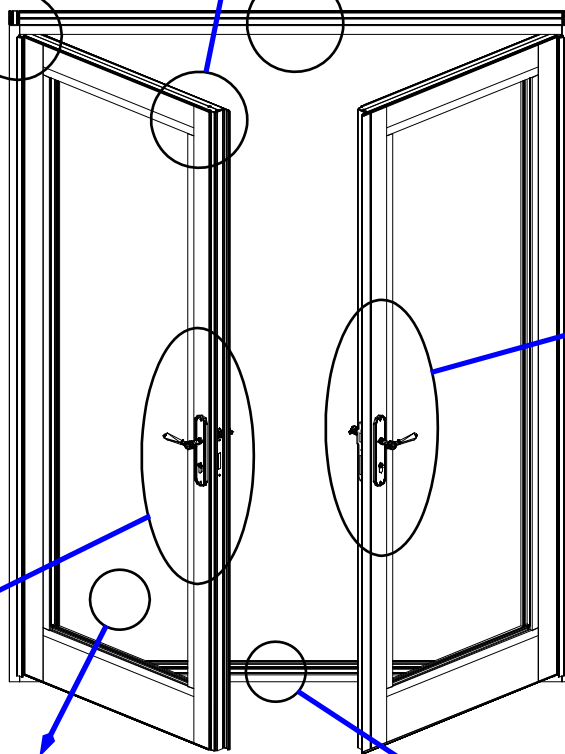

# ENTRY DOOR SYSTEM THAT LASTS... HERE IS WHY

FULLY ENCLOSED  
TOP RAILS

CO-EXTRUDED  
PROPRIETARY SEAL

- \*Closes on air bubbles
- \*Air infiltration 0.22SCFM

CONTINUOUS NON-  
OBTRUSIVE ROTON  
HINGE

DOUBLE SEALED  
INTEGRAL AS-  
TRAGAL