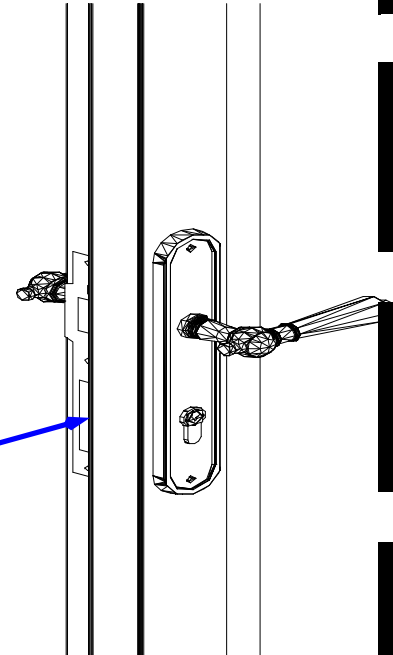

# ENTRY DOOR SYSTEM THAT LASTS... HERE IS WHY

FULLY ENCLOSED  
TOP RAILS

CO-EXTRUDED  
PROPRIETARY SEAL

- \*Closes on air bubbles
- \*Air infiltration 0.22SCFM

CONTINUOUS NON-  
OBTRUSIVE ROTON  
HINGE

DOUBLE SEALED  
INTEGRAL AS-  
TRAGAL