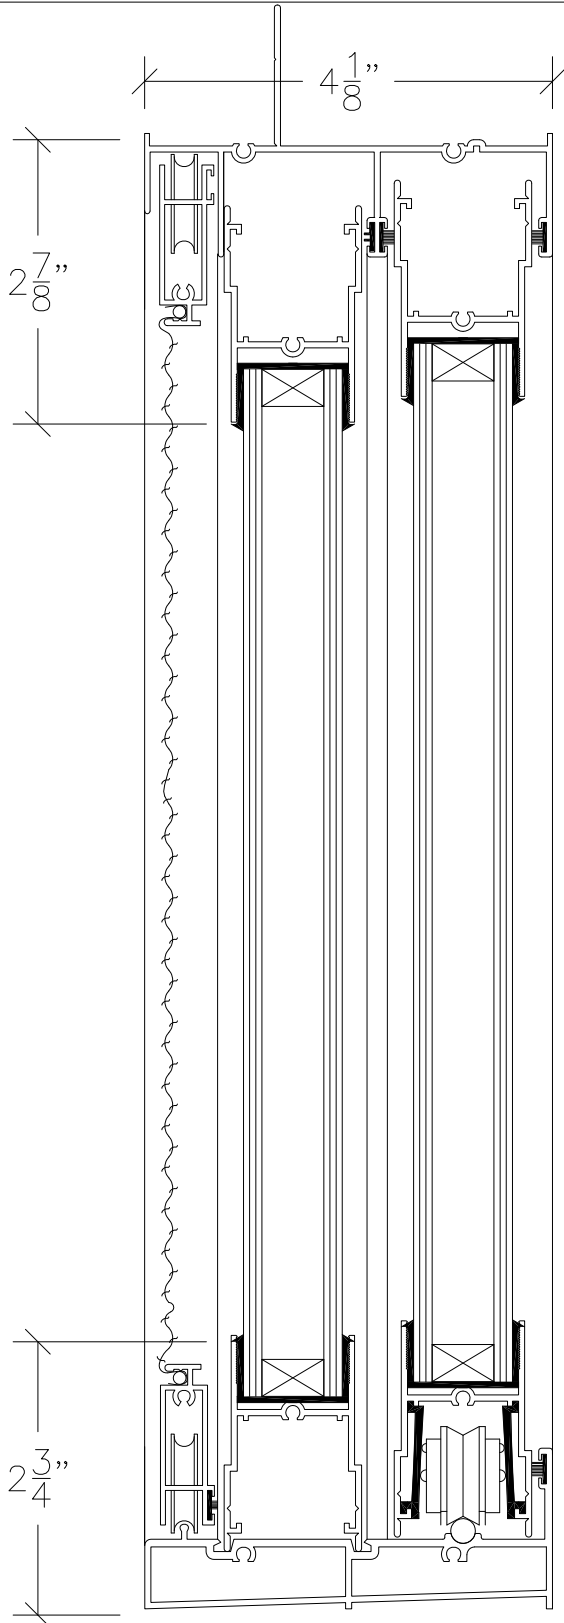

DOOR SYSTEM - RESIDENTIAL

C2

DATE:  
6/1/08

R:\DRAWINGS\BROPAGE\S-C-D\C2.DWG

VOIC

3

① SLIDING GLASS  
DOOR HEAD

② SLIDING GLASS  
DOOR SILL

VERTICAL SECTION THROUGH SLIDING GLASS DOOR - SGD2  
DOUBLE GLAZED

SCALE: 1:2