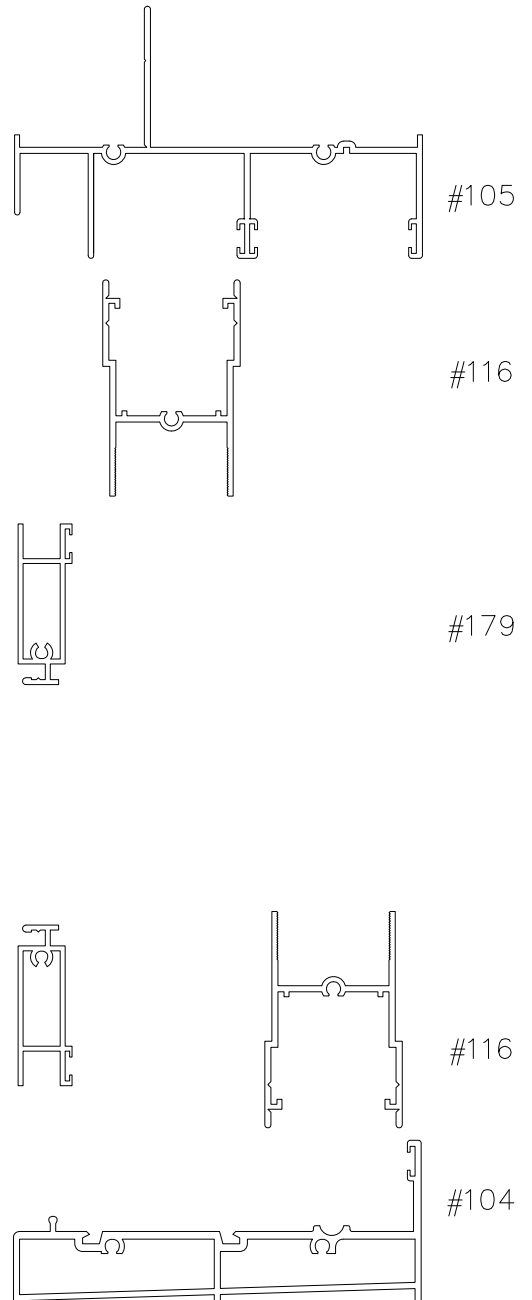

DOOR SYSTEM - RESIDENTIAL

C2

DATE:  
6/1/08

R:\DRAWINGS\BROPAGE\S-C-D\C2.DWG

VOIC

3

① SLIDING GLASS  
DOOR HEAD

② SLIDING GLASS  
DOOR SILL

VERTICAL SECTION THROUGH SLIDING GLASS DOOR - SGD2  
DOUBLE GLAZED

SCALE: 1:2