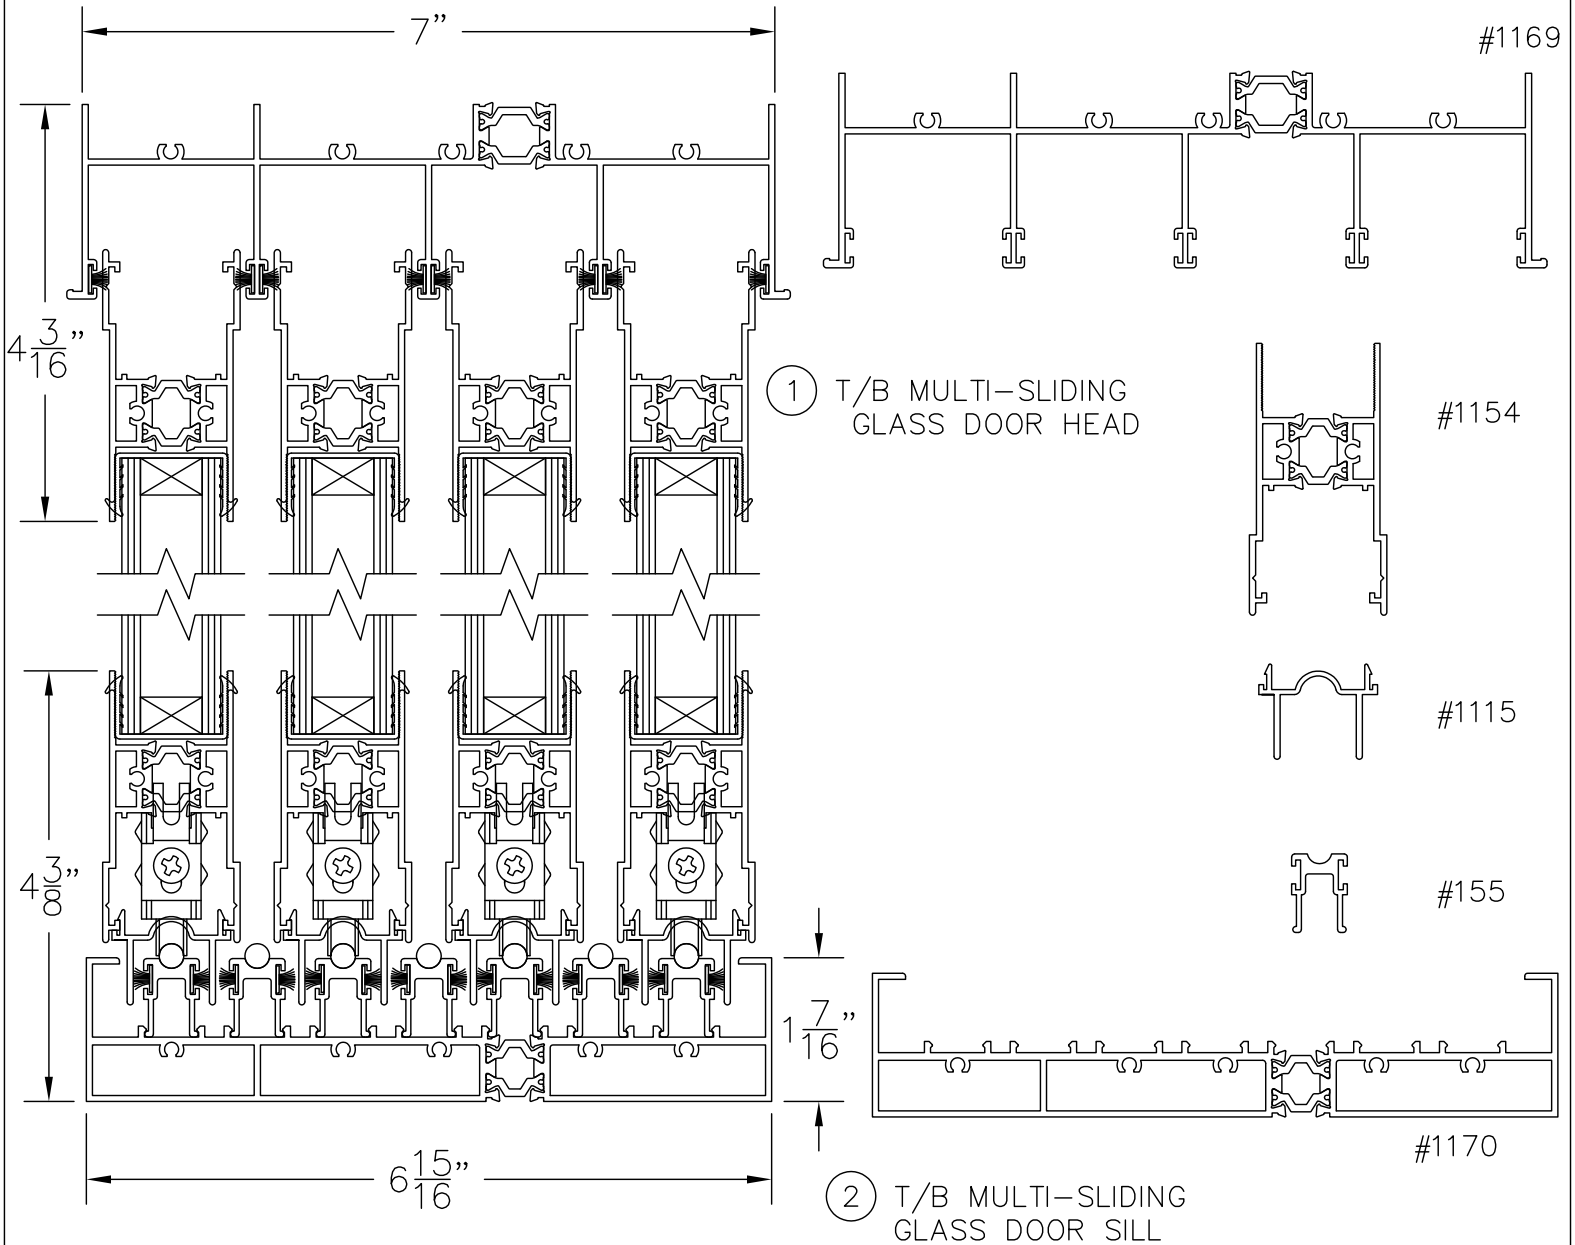

DOOR SYSTEM – RESIDENTIAL
SERIES 1151 – T/B MULTI-SLIDING GLASS DOOR (MSD)

1503 W. San Pedro St., Gilbert, Arizona 85233
VOICE: 480-892-2600 / FAX : 480-892-0951

FF2A

DATE:
3/12/14

DRAWINGS (BROGPAGES) VP VP2A.DWG

VERTICAL SECTION THROUGH T/B MULTI-SLIDING GLASS DOOR
DOUBLE GLAZED
SCALE: 1:2