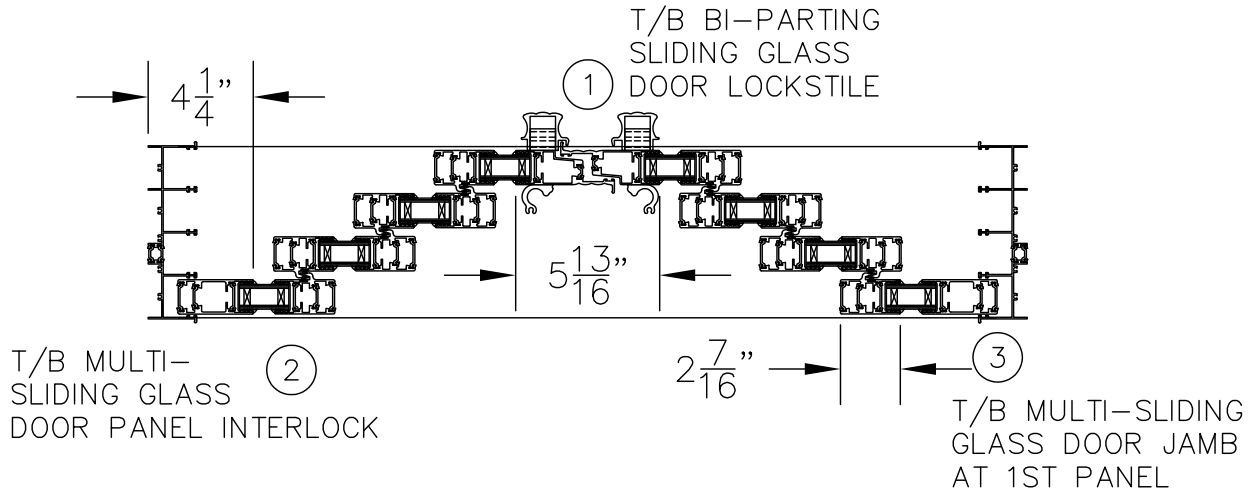

DOOR SYSTEM – RESIDENTIAL

SERIES 1151 – T/B MULTI-SLIDING GLASS DOOR (MSD & MSD4)

FF21

1503 W. San Pedro St., Gilbert, Arizona 85233

VOICE: 480-892-2600 / FAX : 480-892-0951

DATE:

3/12/14

DRAWINGS\BROFAGES\FF\FF21.DWG

INTERIOR

EXTERIOR

06X0 T/B MULTI-SLIDING GLASS DOOR EXTRUSIONS – NO POCKET
 DOUBLE GLAZED
 SCALE: 1:8