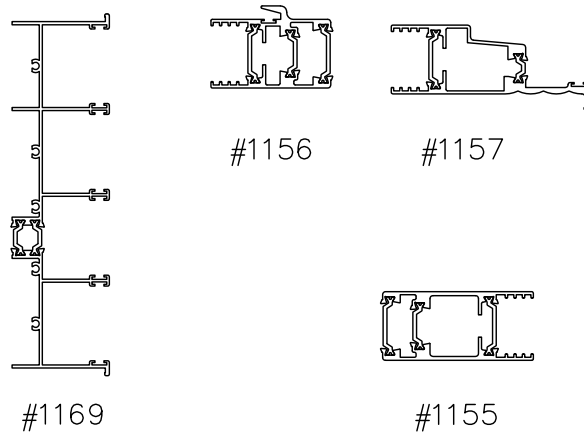

DOOR SYSTEM – RESIDENTIAL

SERIES 1151 – T/B MULTI-SLIDING GLASS DOOR (MSD & MSD4)

FF21

1503 W. San Pedro St., Gilbert, Arizona 85233

VOICE: 480-892-2600 / FAX : 480-892-0951

DATE:

3/12/14

DRAWINGS\BROFAGES\FF\FF21.DWG

INTERIOR

EXTERIOR

06X0 T/B MULTI-SLIDING GLASS DOOR EXTRUSIONS – NO POCKET
 DOUBLE GLAZED
 SCALE: 1:8