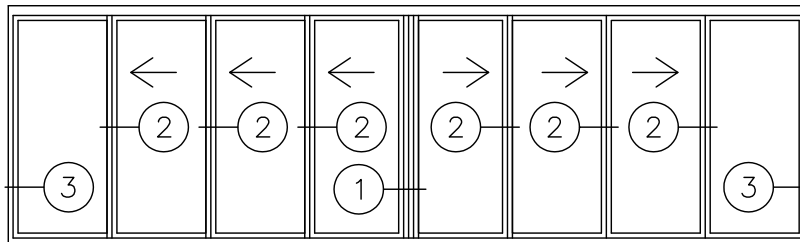

DOOR SYSTEM – RESIDENTIAL

SERIES 1151 – T/B MULTI-SLIDING GLASS DOOR (MSD & MSD4)

FF21

1503 W. San Pedro St., Gilbert, Arizona 85233

VOICE: 480-892-2600 / FAX : 480-892-0951

DATE:

3/12/14

DRAWINGS\BROFAGES\FF\FF21.DWG

INTERIOR

EXTERIOR

06X0 T/B MULTI-SLIDING GLASS DOOR EXTRUSIONS – NO POCKET
 DOUBLE GLAZED
 SCALE: 1:8