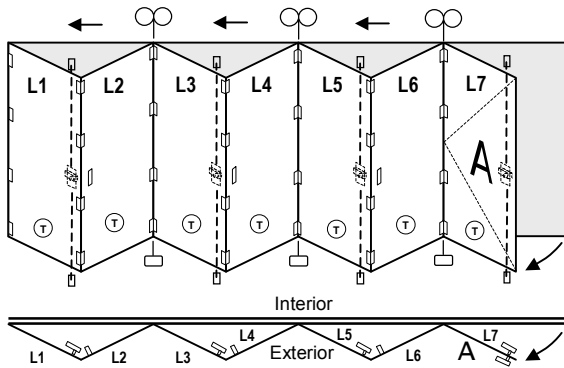

Folding Door (FD1) Configurations

Lc9

1503 W. San Pedro St., Gilbert, Arizona 85233
VOICE: 480-892-2600/FAX : 480-892-0951/WWW.HERITAGEWINDOWS.COM

DATE:
12/14/09

Height	745 Hinge Count
78 -108	20
109 - 120	26

Height	745 Hinge Count
78 -108	22
109 - 120	29

7LSOFD1DG