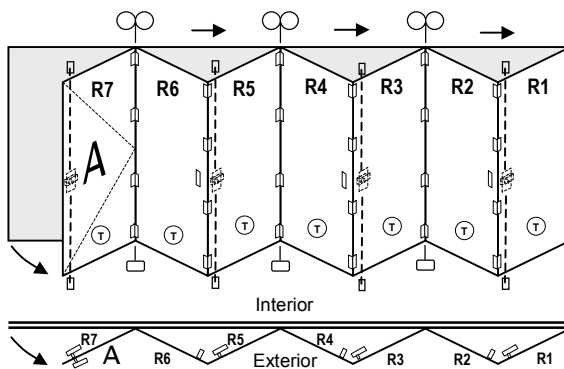

Folding Door (FD1) Configurations

Lc9

1503 W. San Pedro St., Gilbert, Arizona 85233
VOICE: 480-892-2600/FAX : 480-892-0951/WWW.HERITAGEWINDOWS.COM

DATE:
12/14/09

Height	745 Hinge Count
78 -108	20
109 - 120	26

Height	745 Hinge Count
78 -108	22
109 - 120	29

7RSOFD1DG