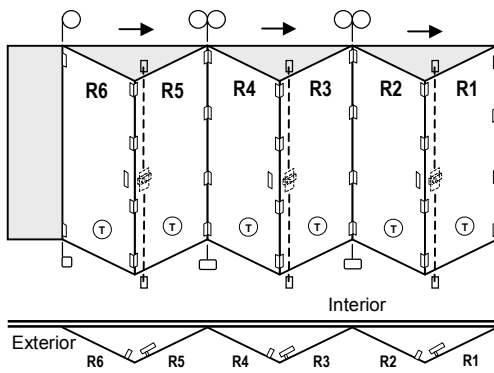

Folding Door (FD1) Configurations

Lc9

1503 W. San Pedro St., Gilbert, Arizona 85233
VOICE: 480-892-2600/FAX : 480-892-0951/WWW.HERITAGEWINDOWS.COM

DATE:
12/14/09

Height	745 Hinge Count
78 -108	20
109 - 120	26

6RSOFD1DG

Height	745 Hinge Count
78 -108	22
109 - 120	29