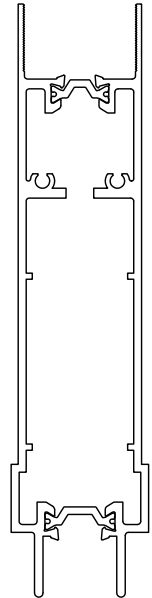

DOOR SYSTEM – RESIDENTIAL
SERIES 1151 – T/B MULTI-SLIDING GLASS DOOR (MSD4)

FF22B

1503 W. San Pedro St., Gilbert, Arizona 85233
VOICE: 480-892-2600 / FAX : 480-892-0951

DATE:
3/12/14
DRAWINGS\BROPAGES\FF\FF22B.DWG

① T/B MULTI-SLIDING
GLASS DOOR HEAD

#1167

#1154

#1164

#1155

#1168

② T/B MULTI-SLIDING
GLASS DOOR SILL

VERTICAL SECTION THROUGH T/B MULTI-SLIDING GLASS DOOR
DOUBLE GLAZED

SCALE: 1:2