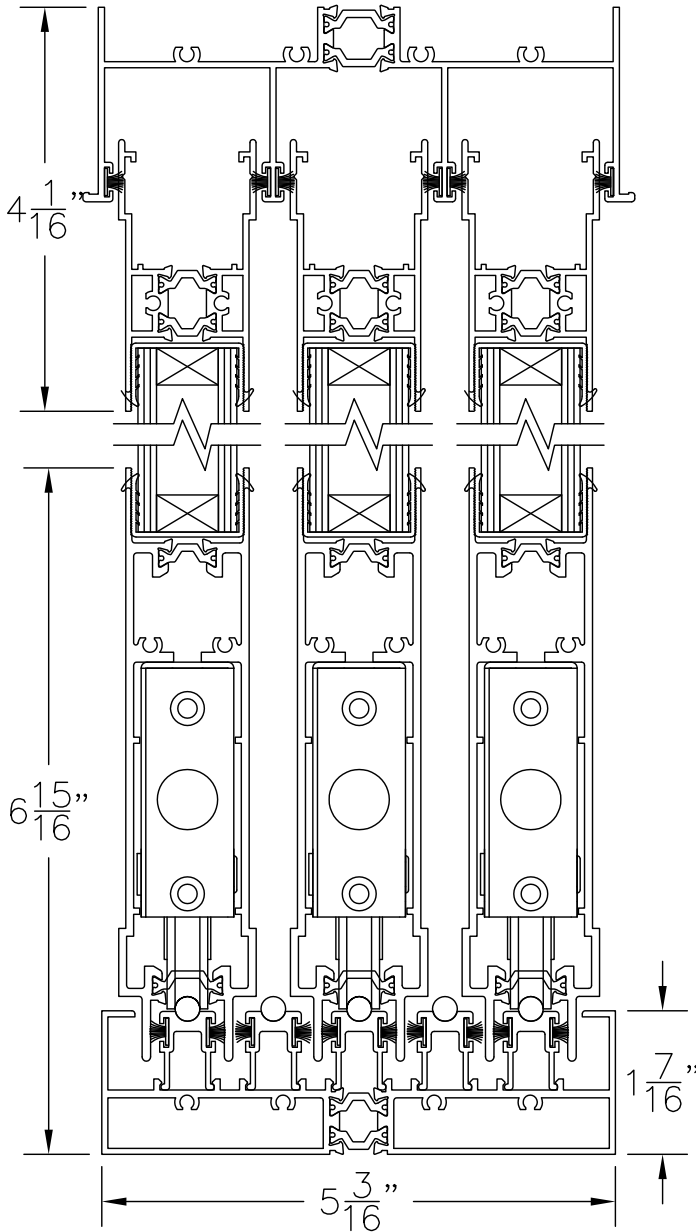

DOOR SYSTEM – RESIDENTIAL
SERIES 1151 – T/B MULTI-SLIDING GLASS DOOR (MSD4)

FF22B

1503 W. San Pedro St., Gilbert, Arizona 85233
VOICE: 480-892-2600 / FAX : 480-892-0951

DATE:
3/12/14
DRAWINGS\BROPAGES\FF\FF22B.DWG

① T/B MULTI-SLIDING
GLASS DOOR HEAD

#1167

#1154

#1164

#1155

#1168

② T/B MULTI-SLIDING
GLASS DOOR SILL

VERTICAL SECTION THROUGH T/B MULTI-SLIDING GLASS DOOR
DOUBLE GLAZED

SCALE: 1:2