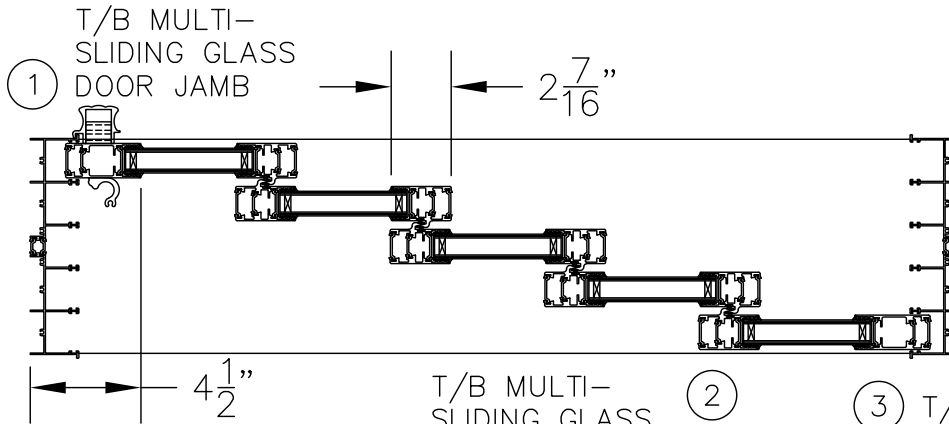

DOOR SYSTEM – RESIDENTIAL

SERIES 1151 – T/B MULTI-SLIDING GLASS DOOR (MSD & MSD4)

FF18A

1503 W. San Pedro St., Gilbert, Arizona 85233

VOICE: 480-892-2600 / FAX : 480-892-0951

DATE:

3/12/14

DRAWINGS\BROPPAGES\FF\FF18A.DWG

INTERIOR

EXTERIOR
4XO SHOWN

#1171

#1155

#1156

4XO SHOWN

04X OR 4XO T/B MULTI-SLIDING GLASS DOOR EXTRUSIONS – NO POCKET
DOUBLE GLAZED

SCALE: 1:8