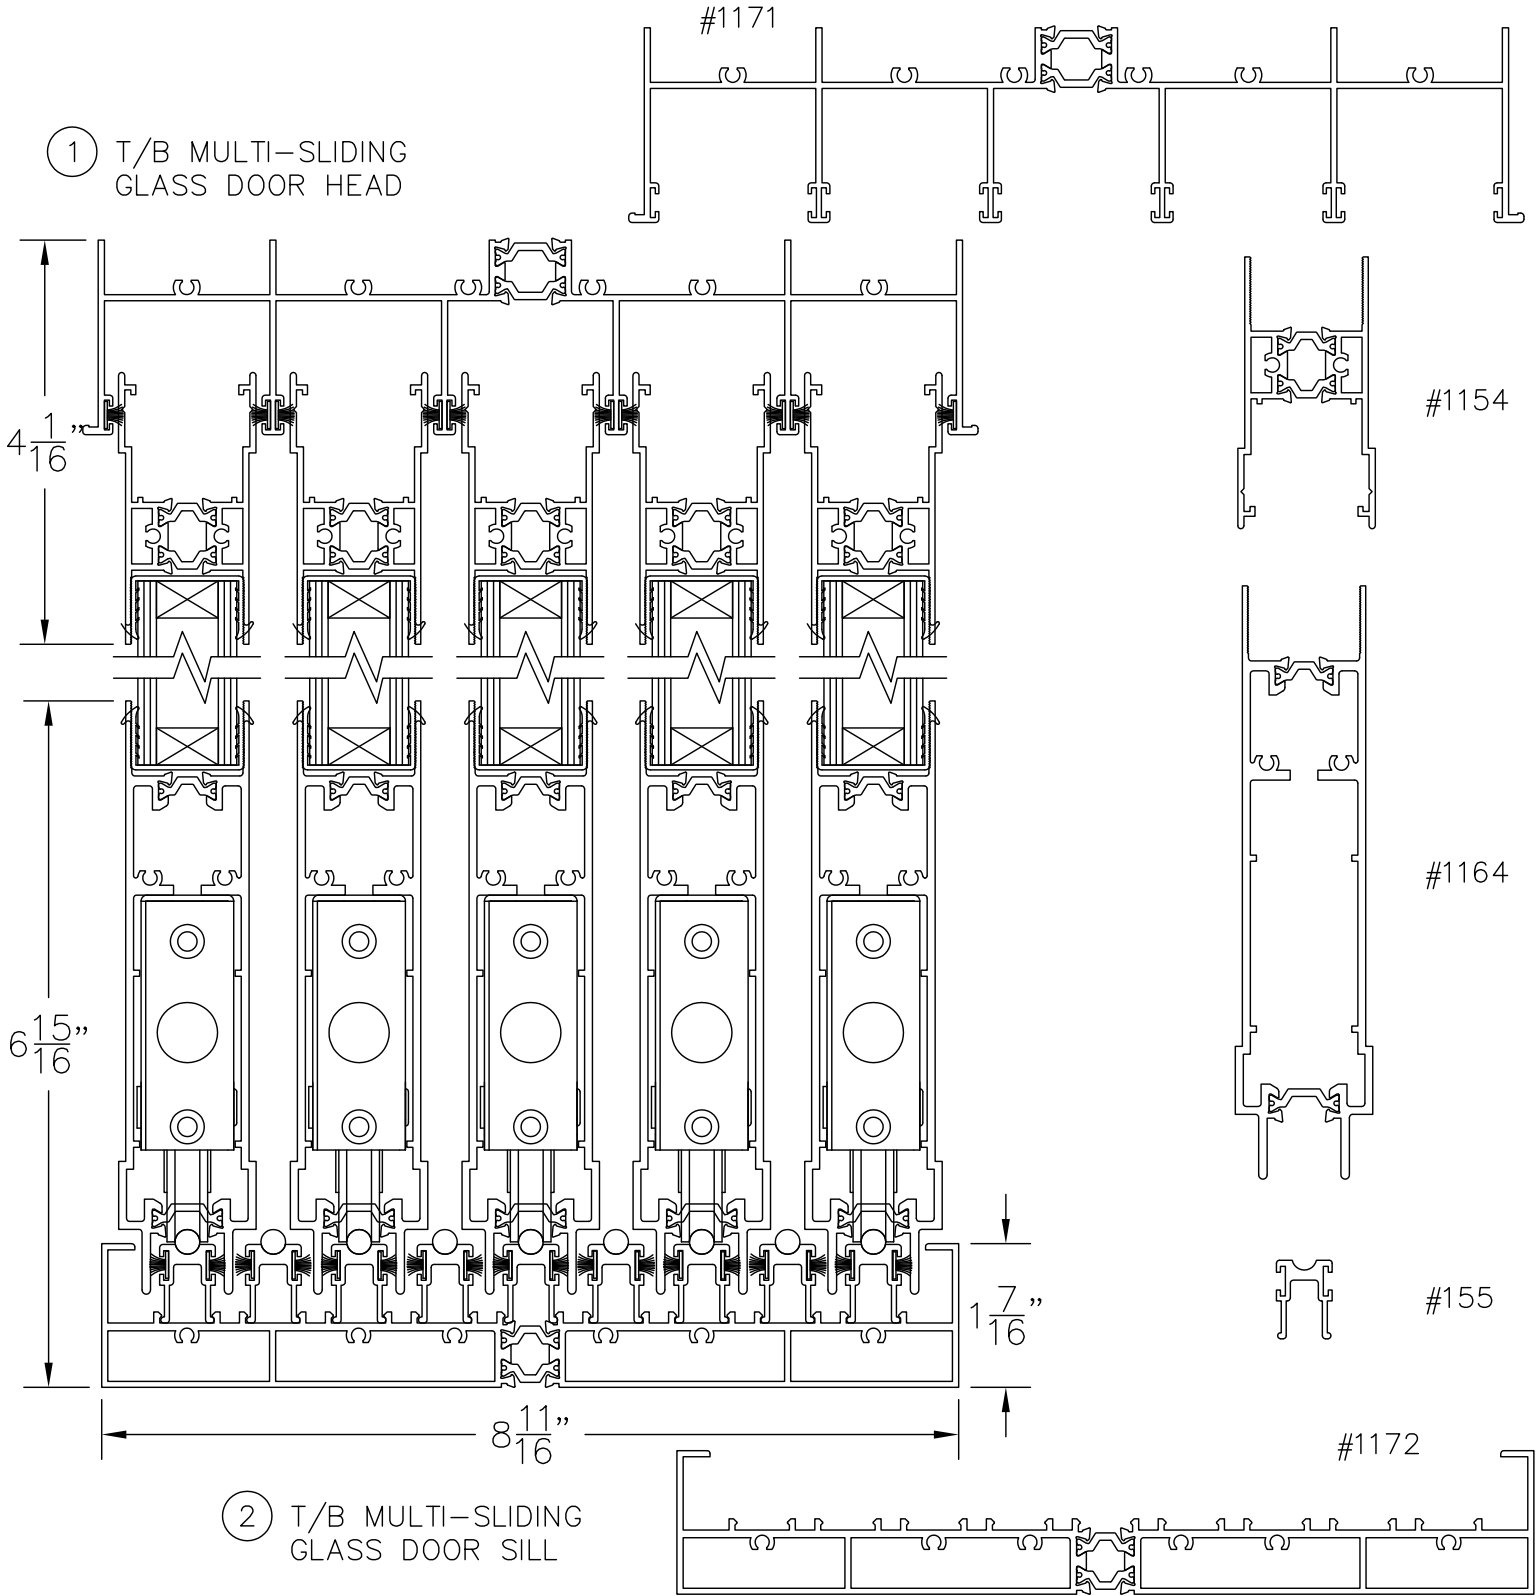

DOOR SYSTEM - RESIDENTIAL
SERIES 1151 - T/B MULTI-SLIDING GLASS DOOR (MSD4)

FF22

1503 W. San Pedro St., Gilbert, Arizona 85233
VOICE: 480-892-2600 / FAX : 480-892-0951

DATE:
3/12/14
DRAWINGS\BROFACGS\FF\FF22.DWG

VERTICAL SECTION THROUGH T/B MULTI-SLIDING GLASS DOOR
DOUBLE GLAZED
SCALE: 1:2