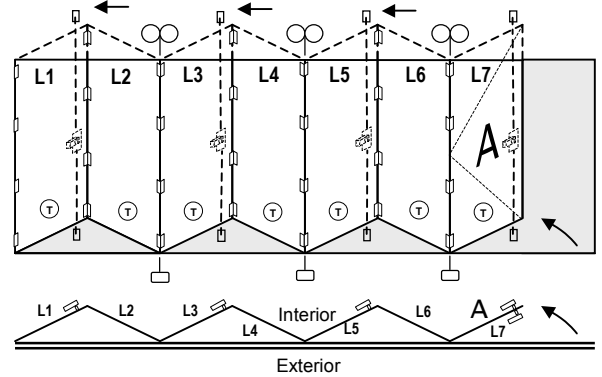

Folding Door (FD1) Configurations

Lc9

1503 W. San Pedro St., Gilbert, Arizona 85233
VOICE: 480-892-2600/FAX : 480-892-0951/WWW.HERITAGEWINDOWS.COM

DATE:
12/14/09

Height	745 Hinge Count
78 -108	20
109 - 120	26

Height	745 Hinge Count
78 -108	22
109 - 120	29

7LSIFD1DG