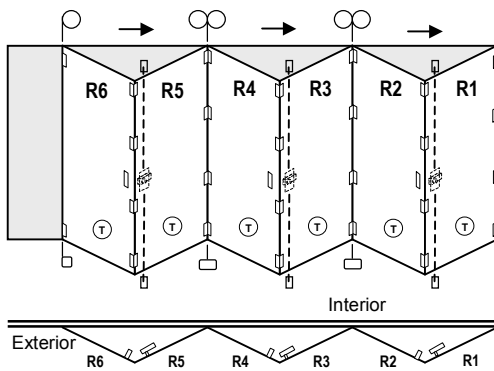

Folding Door (FD1) Configurations

Lc9

1503 W. San Pedro St., Gilbert, Arizona 85233
VOICE: 480-892-2600/FAX : 480-892-0951/WWW.HERITAGEWINDOWS.COM

DATE:
12/14/09

Height	745 Hinge Count
78 -108	20
109 - 120	26

6RSOFD1DG

Height	745 Hinge Count
78 -108	22
109 - 120	29