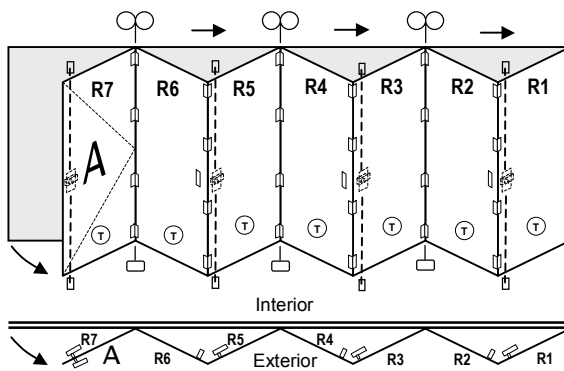

Folding Door (FD1) Configurations

Lc9

1503 W. San Pedro St., Gilbert, Arizona 85233
VOICE: 480-892-2600/FAX : 480-892-0951/WWW.HERITAGEWINDOWS.COM

DATE:
12/14/09

Height	745 Hinge Count
78 -108	20
109 - 120	26

Height	745 Hinge Count
78 -108	22
109 - 120	29

7RSOFD1DG