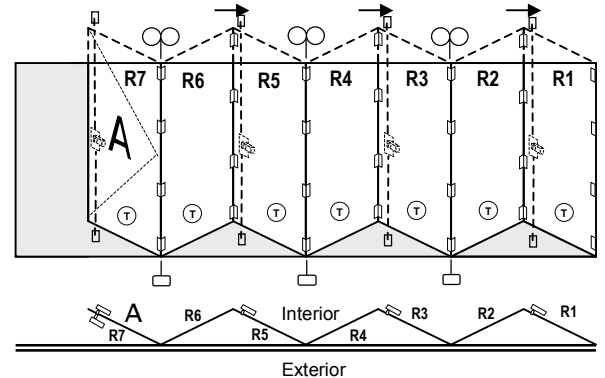

Folding Door (FD1) Configurations

Lc9

1503 W. San Pedro St., Gilbert, Arizona 85233
VOICE: 480-892-2600/FAX : 480-892-0951/WWW.HERITAGEWINDOWS.COM

DATE:
12/14/09

Height	745 Hinge Count
78 -108	20
109 - 120	26

Height	745 Hinge Count
78 -108	22
109 - 120	29

7RSIFD1DG