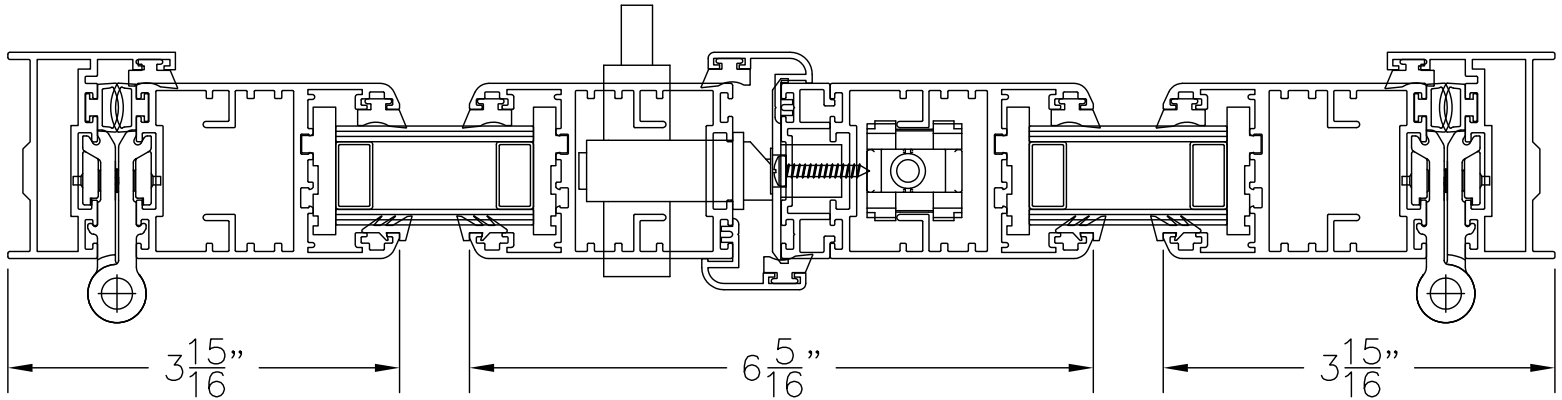

FOLDING DOOR SYSTEM

SERIES 700 - FOLDING DOORS (FD1)

1503 W. San Pedro St., Gilbert, Arizona 85233

VOICE: 480-892-2600 / FAX : 480-892-0951

L4

DATE:

1/25/13

DRAWINGS\BROPAGES\L4.DWG

#703