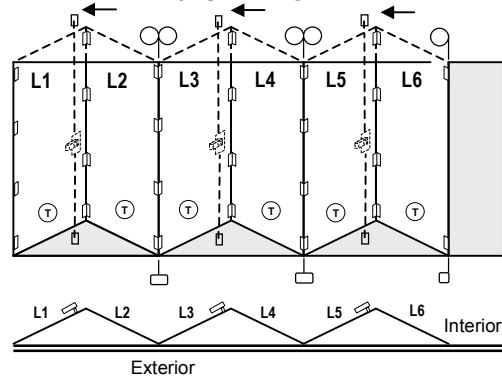

Folding Door (FD1) Configurations

Lc9

1503 W. San Pedro St., Gilbert, Arizona 85233
VOICE: 480-892-2600/FAX : 480-892-0951/WWW.HERITAGEWINDOWS.COM

DATE:
12/14/09

Height	745 Hinge Count
78 -108	20
109 - 120	26

6LSIFD1DG

Height	745 Hinge Count
78 -108	22
109 - 120	29