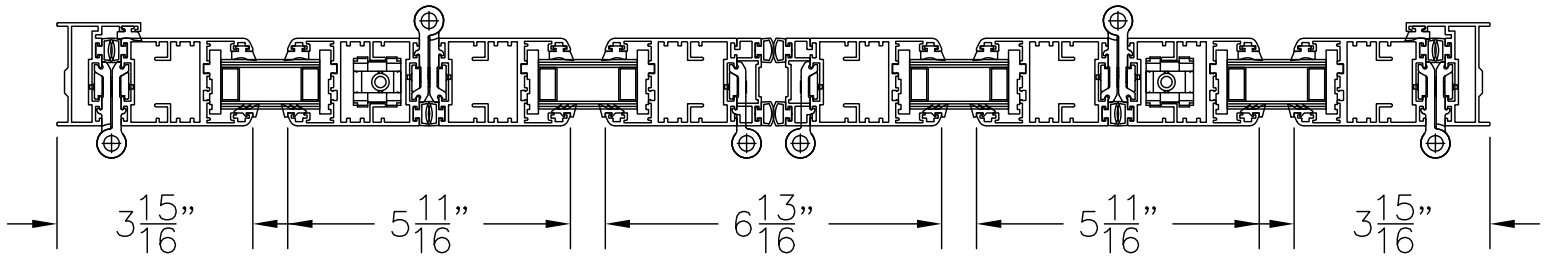

FOLDING DOOR SYSTEM

SERIES 700 - FOLDING DOORS (FD1)

1503 W. San Pedro St., Gilbert, Arizona 85233

VOICE: 480-892-2600 / FAX : 480-892-0951

L7

DATE:

1/25/13

DRAWINGS\BROPAGRS\L7.DWG

SCALE: 1:4

#704

#701

#706

#701

#704