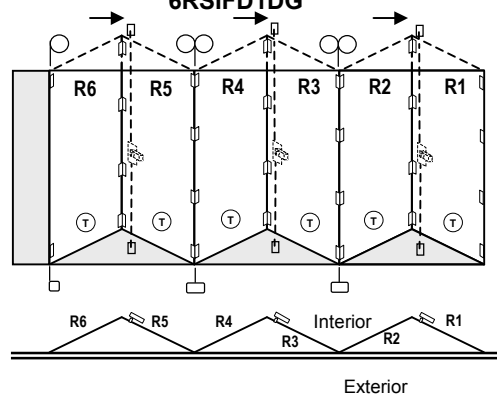

Folding Door (FD1) Configurations

Lc9

1503 W. San Pedro St., Gilbert, Arizona 85233
VOICE: 480-892-2600/FAX : 480-892-0951/WWW.HERITAGEWINDOWS.COM

DATE:
12/14/09

Height	745 Hinge Count
78 -108	20
109 - 120	26

6RSIFD1DG

Height	745 Hinge Count
78 -108	22
109 - 120	29