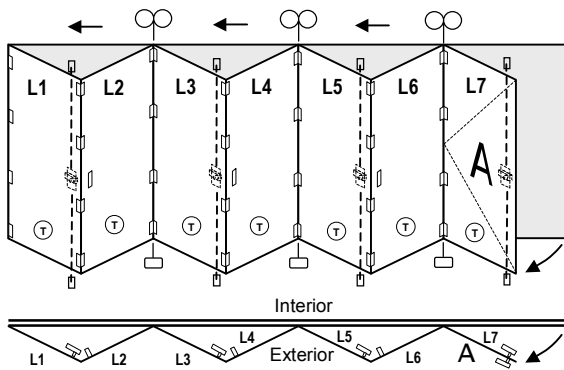

Folding Door (FD1) Configurations

Lc9

1503 W. San Pedro St., Gilbert, Arizona 85233
VOICE: 480-892-2600/FAX : 480-892-0951/WWW.HERITAGEWINDOWS.COM

DATE:
12/14/09

Height	745 Hinge Count
78 -108	20
109 - 120	26

Height	745 Hinge Count
78 -108	22
109 - 120	29

7LSOFD1DG