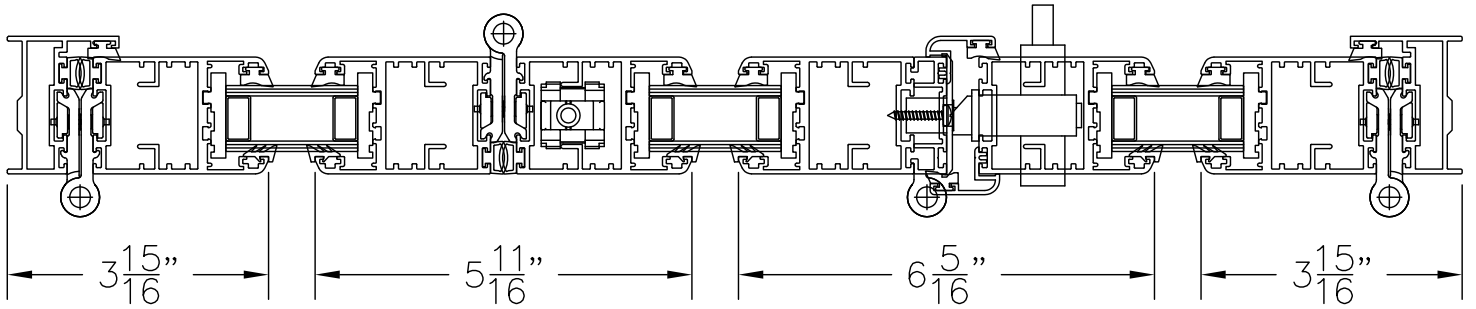

FOLDING DOOR SYSTEM

SERIES 700 - FOLDING DOORS (FD1)

1503 W. San Pedro St., Gilbert, Arizona 85233

VOICE: 480-892-2600 / FAX : 480-892-0951

L6

DATE:

1/25/13

DRAWINGS\BROPAGES\L6.DWG