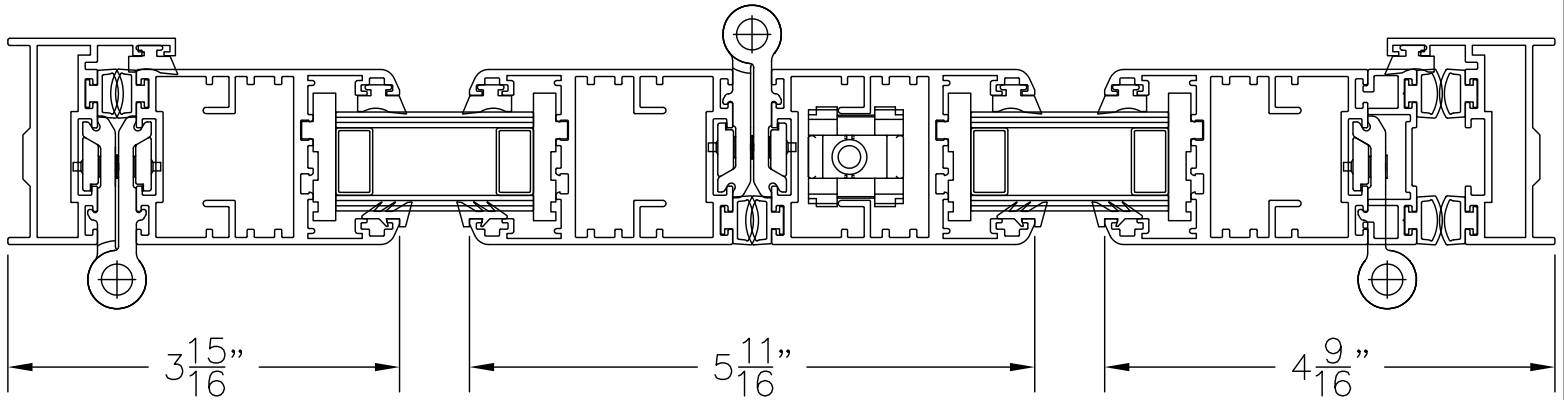

VERTICAL SECTION THROUGH FOLDING DOOR
DOUBLE GLAZED

FOLDING DOOR SYSTEM

SERIES 700 - FOLDING DOORS (FD1)

1503 W. San Pedro St., Gilbert, Arizona 85233

VOICE: 480-892-2600 / FAX : 480-892-0951

L3

DATE:

1/25/13

DRAWINGS\BROPAGES\L3.DWG