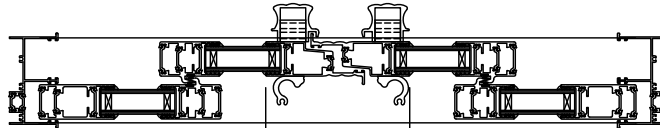

DOOR SYSTEM – RESIDENTIAL

SERIES 1151 – T/B MULTI-SLIDING GLASS DOOR (MSD & MSD4)

1503 W. San Pedro St., Gilbert, Arizona 85233

VOICE: 480-892-2600 / FAX : 480-892-0951

FF19

DATE:

3/12/14

DRAWINGS\BROGPAGES\FF\FF19.DWG

CONFIGURATION NOT YET AVAILABLE

INTERIOR

T/B BI-PARTING
SLIDING GLASS

① DOOR LOCKSTILE

T/B MULTI-SLIDING
GLASS
DOOR PANEL INTERLOCK

②

5 ¹³/₁₆"
2 ⁷/₁₆"

③