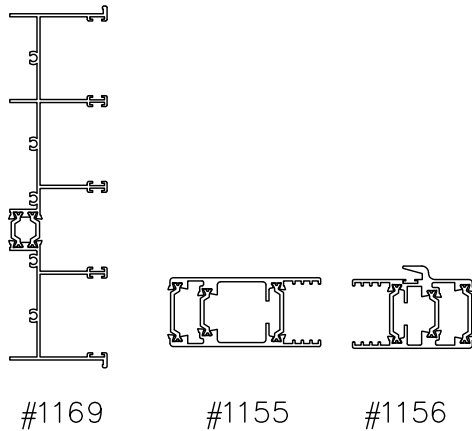

DOOR SYSTEM – RESIDENTIAL

SERIES 1151 – T/B MULTI-SLIDING GLASS DOOR (MSD & MSD4)

FF18

1503 W. San Pedro St., Gilbert, Arizona 85233

VOICE: 480-892-2600 / FAX : 480-892-0951

DATE:

3/12/14

DRAWINGS\BROPAGES\FF\FF18.DWG

INTERIOR

EXTERIOR
3XO SHOWN

3XO SHOWN

03X OR 3XO T/B MULTI-SLIDING GLASS DOOR EXTRUSIONS – NO POCKET
DOUBLE GLAZED
SCALE: 1:8