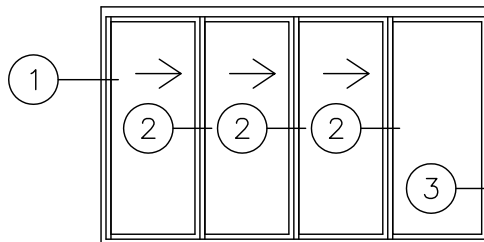

DOOR SYSTEM – RESIDENTIAL

SERIES 1151 – T/B MULTI-SLIDING GLASS DOOR (MSD & MSD4)

FF18

1503 W. San Pedro St., Gilbert, Arizona 85233

VOICE: 480-892-2600 / FAX : 480-892-0951

DATE:

3/12/14

DRAWINGS\BROPAGES\FF\FF18.DWG

INTERIOR

EXTERIOR
3XO SHOWN

3XO SHOWN

03X OR 3XO T/B MULTI-SLIDING GLASS DOOR EXTRUSIONS – NO POCKET
DOUBLE GLAZED
SCALE: 1:8