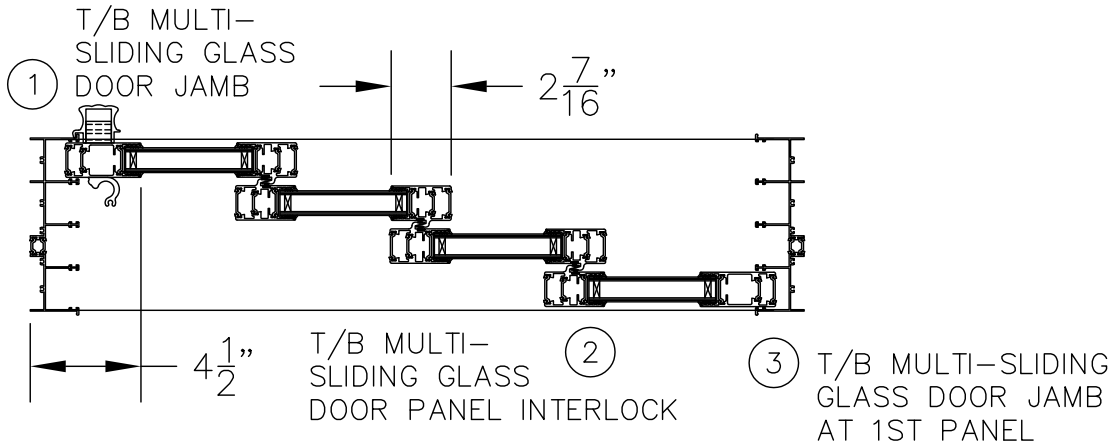

DOOR SYSTEM – RESIDENTIAL

SERIES 1151 – T/B MULTI-SLIDING GLASS DOOR (MSD & MSD4)

FF18

1503 W. San Pedro St., Gilbert, Arizona 85233

VOICE: 480-892-2600 / FAX : 480-892-0951

DATE:

3/12/14

DRAWINGS\BROPAGES\FF\FF18.DWG

INTERIOR

EXTERIOR
3XO SHOWN

3XO SHOWN

03X OR 3XO T/B MULTI-SLIDING GLASS DOOR EXTRUSIONS – NO POCKET
DOUBLE GLAZED
SCALE: 1:8