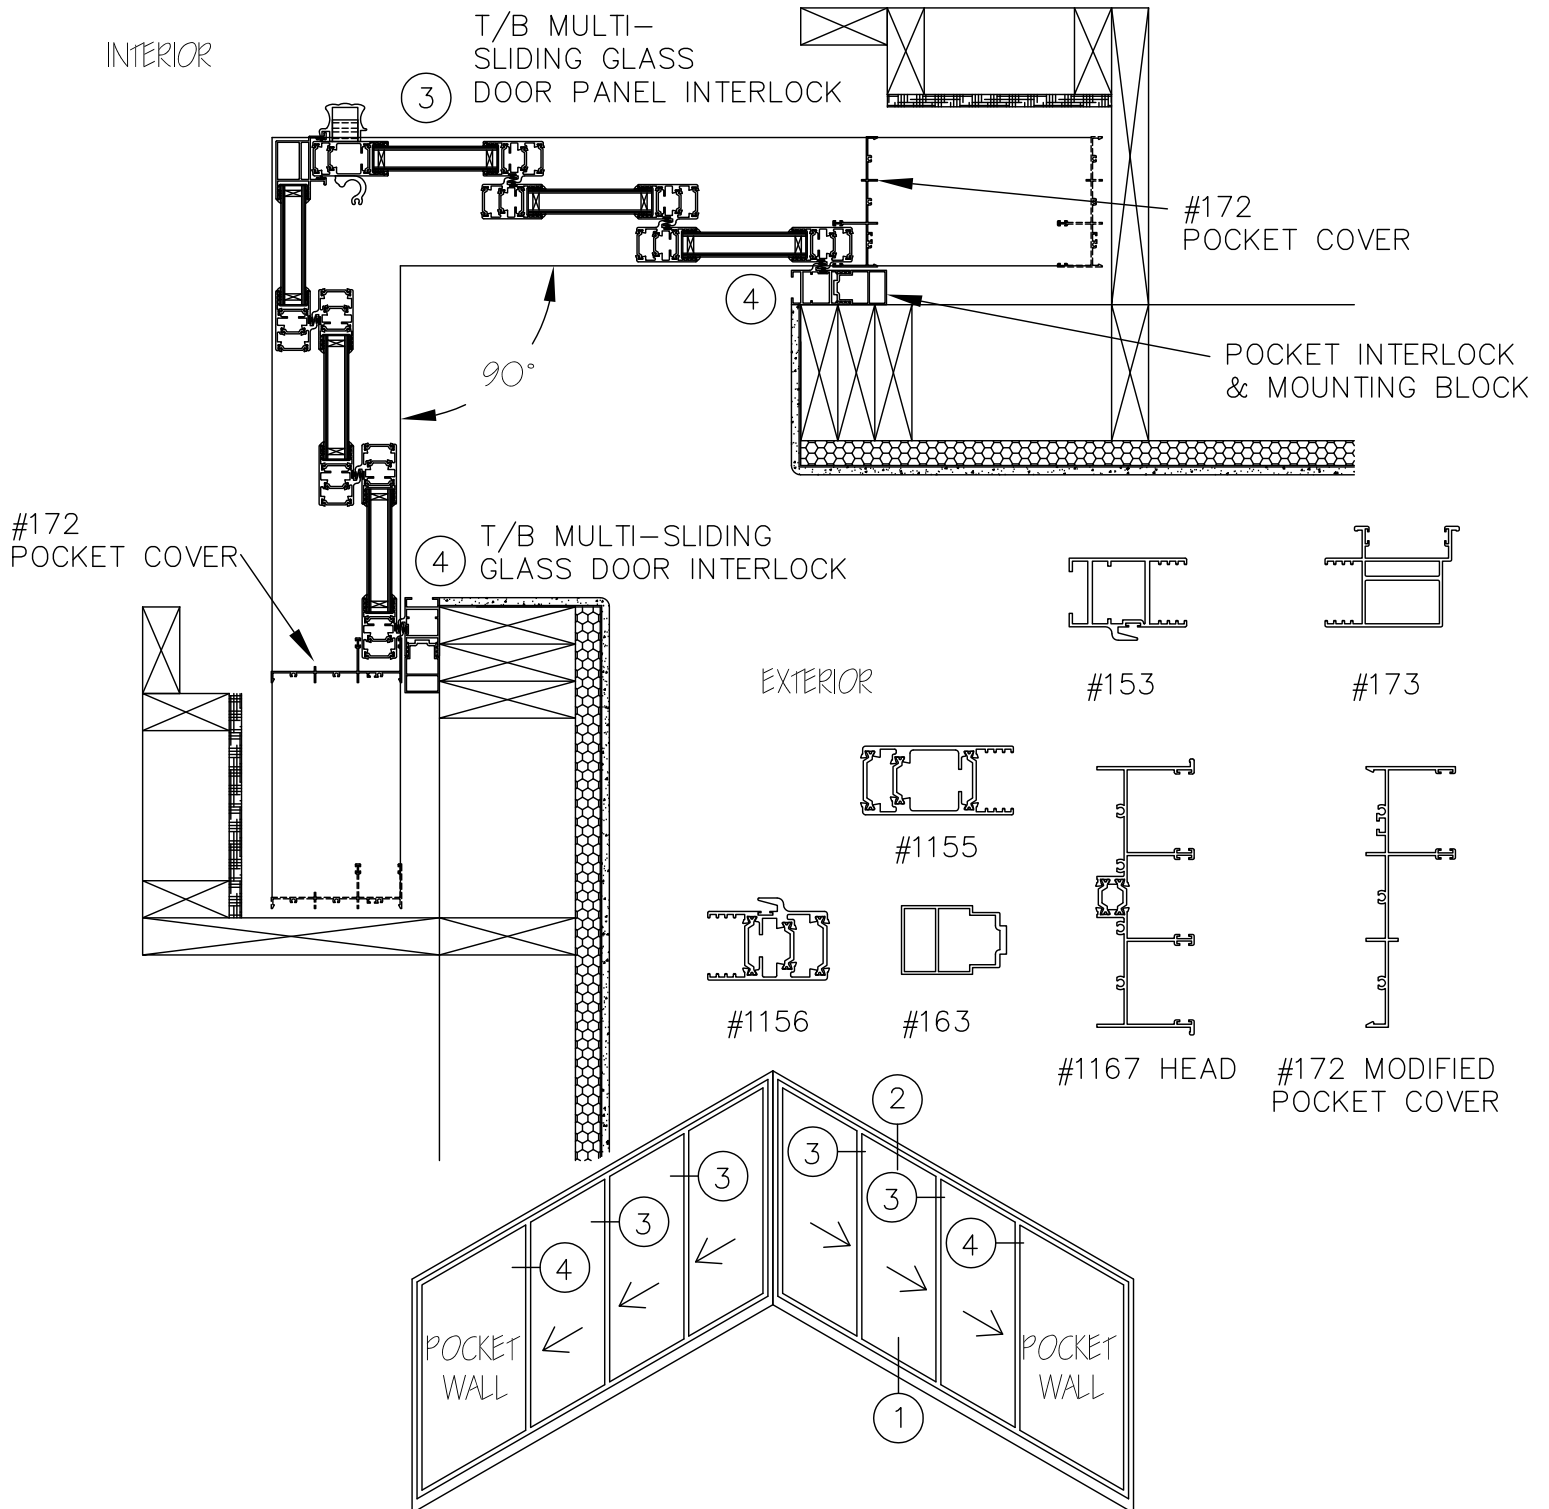

DOOR SYSTEM - RESIDENTIAL

SERIES 1151 - T/B MULTI-SLIDING GLASS DOOR (MSD & MSD4)

1503 W. San Pedro St., Gilbert, Arizona 85233

VOICE: 480-892-2600 / FAX : 480-892-0951

FF6

DATE:
3/12/14

DRAWINGS\BROGPAGES\FF\FF6.DWG

90° P6XP T/B MULTI-SLIDING GLASS DOOR EXTRUSIONS - POCKET DOUBLE GLAZED

SCALE: 1:8