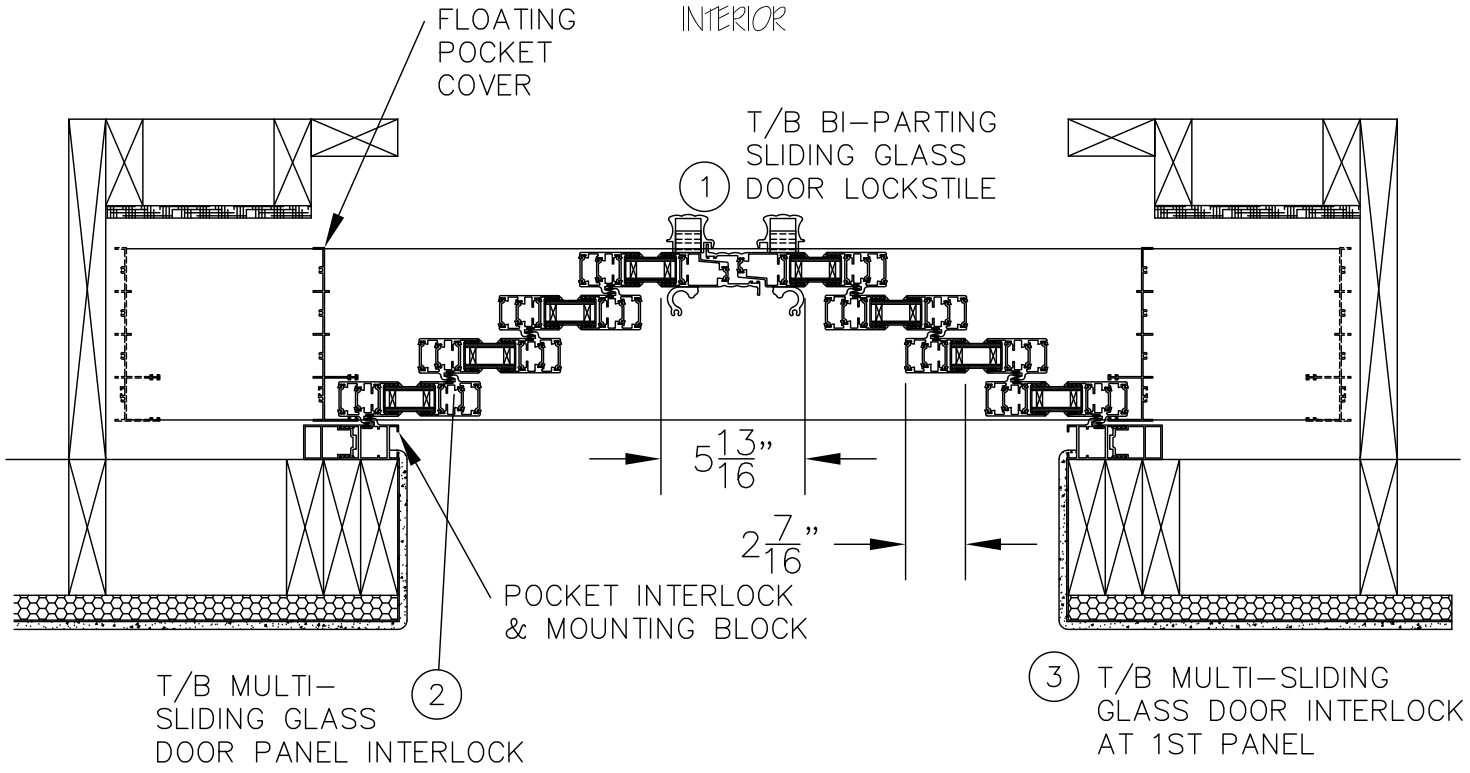

# DOOR SYSTEM – RESIDENTIAL

SERIES 1151 – T/B MULTI-SLIDING GLASS DOOR (MSD & MSD4)

1503 W. San Pedro St., Gilbert, Arizona 85233

VOICE: 480-892-2600 / FAX : 480-892-0951

## FF15

DATE:

3/12/14

DRAWINGS\BROFAGES\FF\FF15.DWG

INTERIOR

EXTERIOR

P8XP T/B MULTI-SLIDING GLASS DOOR EXTRUSIONS – POCKET  
 DOUBLE GLAZED  
 SCALE: 1:8