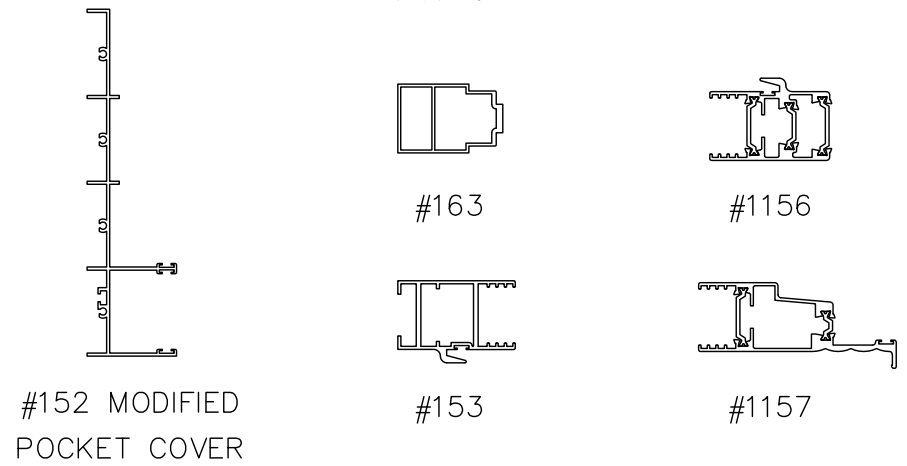

## FF15

DATE:

3/12/14

DRAWINGS\BROFAGES\FF\FF15.DWG

INTERIOR

EXTERIOR

P8XP T/B MULTI-SLIDING GLASS DOOR EXTRUSIONS – POCKET  
 DOUBLE GLAZED  
 SCALE: 1:8