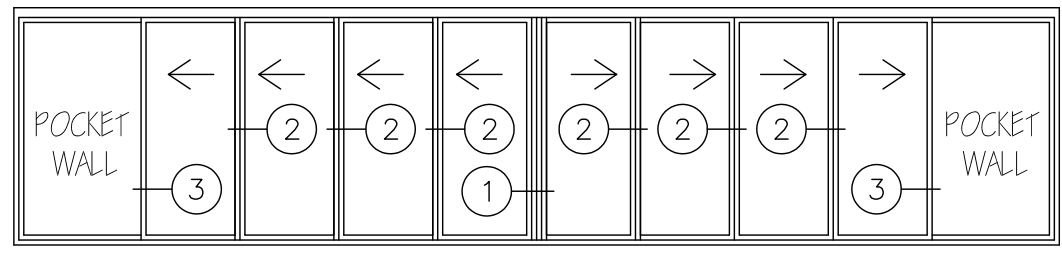

## FF15

DATE:

3/12/14

DRAWINGS\BROFAGES\FF\FF15.DWG

INTERIOR

EXTERIOR

P8XP T/B MULTI-SLIDING GLASS DOOR EXTRUSIONS – POCKET  
 DOUBLE GLAZED  
 SCALE: 1:8