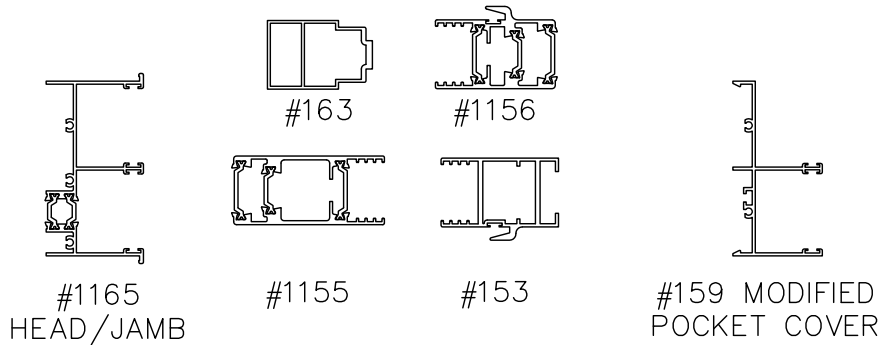

# DOOR SYSTEM – RESIDENTIAL

SERIES 1151 – T/B MULTI-SLIDING GLASS DOOR (MSD & MSD4)

1503 W. San Pedro St., Gilbert, Arizona 85233

VOICE: 480-892-2600 / FAX : 480-892-0951

# FF10

DATE:  
3/12/14

DRAWINGS\BROGPAGES\FF\FF10.DWG

CONFIGURATION NOT YET AVAILABLE

2XP SHOWN

P2X OR 2XP T/B MULTI-SLIDING GLASS DOOR EXTRUSIONS – POCKET DOUBLE GLAZED

SCALE: 1:8