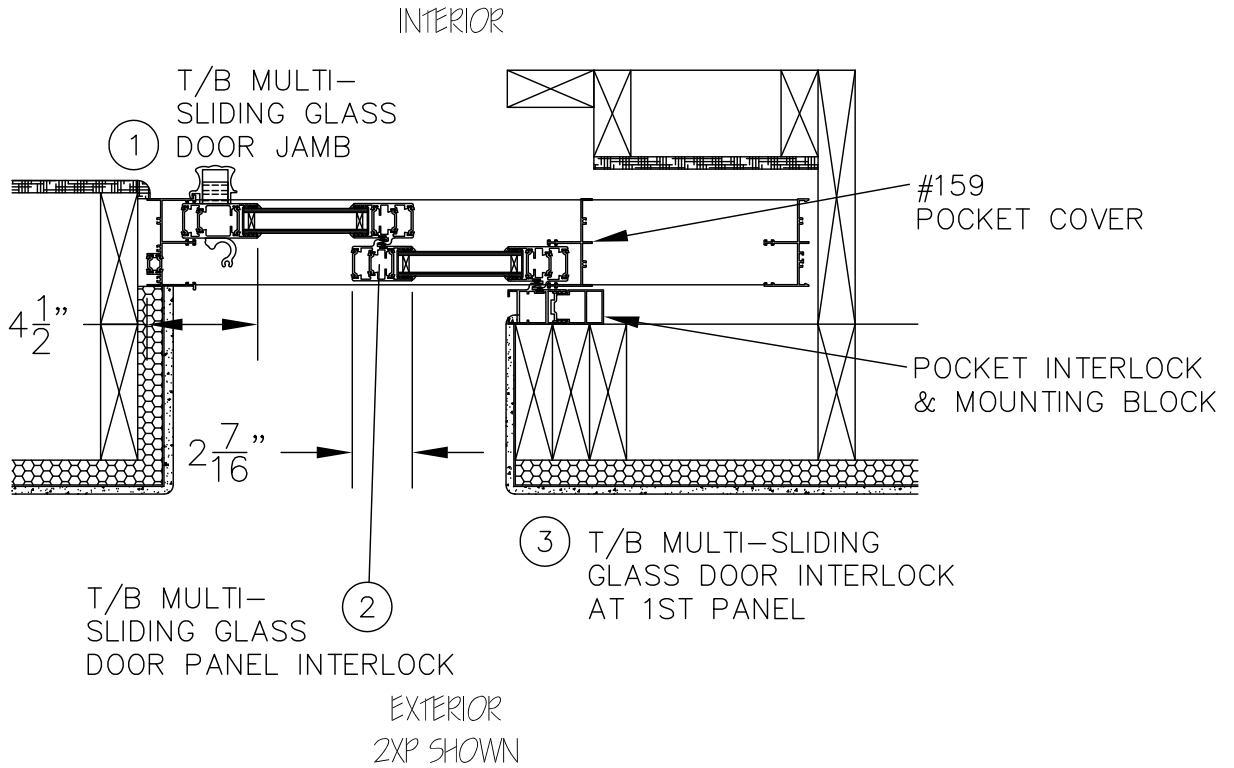

# DOOR SYSTEM – RESIDENTIAL

SERIES 1151 – T/B MULTI-SLIDING GLASS DOOR (MSD & MSD4)

1503 W. San Pedro St., Gilbert, Arizona 85233

VOICE: 480-892-2600 / FAX : 480-892-0951

# FF10

DATE:  
3/12/14

DRAWINGS\BROGPAGES\FF\FF10.DWG

CONFIGURATION NOT YET AVAILABLE

2XP SHOWN

P2X OR 2XP T/B MULTI-SLIDING GLASS DOOR EXTRUSIONS – POCKET DOUBLE GLAZED

SCALE: 1:8