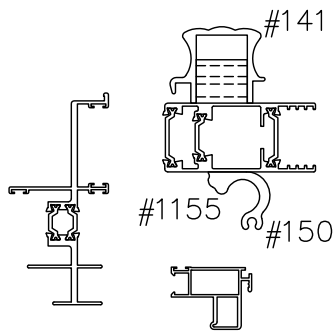

R:\DRAWINGS\BROPAGE\DD_DD4.DWG

① SLIDING GLASS DOOR JAMB

② SLIDING GLASS DOOR INTERLOCK

HORIZONTAL SECTION THROUGH THERMAL BREAK SGD
DOUBLE GLAZED

SCALE: 1:2

DOOR SYSTEM – RESIDENTIAL
SERIES 1100 – THERMAL BREAK SLIDING GLASS DOOR

1503 W. San Pedro St., Gilbert, Arizona 85233
VOICE: 480-892-2600/FAX : 480-892-0951/WWW.HERITAGEWINDOWS.COM

DD5

DATE:
1/6/14

R:\DRAWINGS\BROFAGES\DD\DD5.DWG

① SLIDING GLASS DOOR JAMB

② TYPICAL SGD JAMB ADAPTOR OXO

③ SLIDING GLASS DOOR INTERLOCK

#1153

#1158

#181

#1156

#1155

HORIZONTAL SECTION THROUGH THERMAL BREAK SGD
DOUBLE GLAZED

SCALE: 1:4