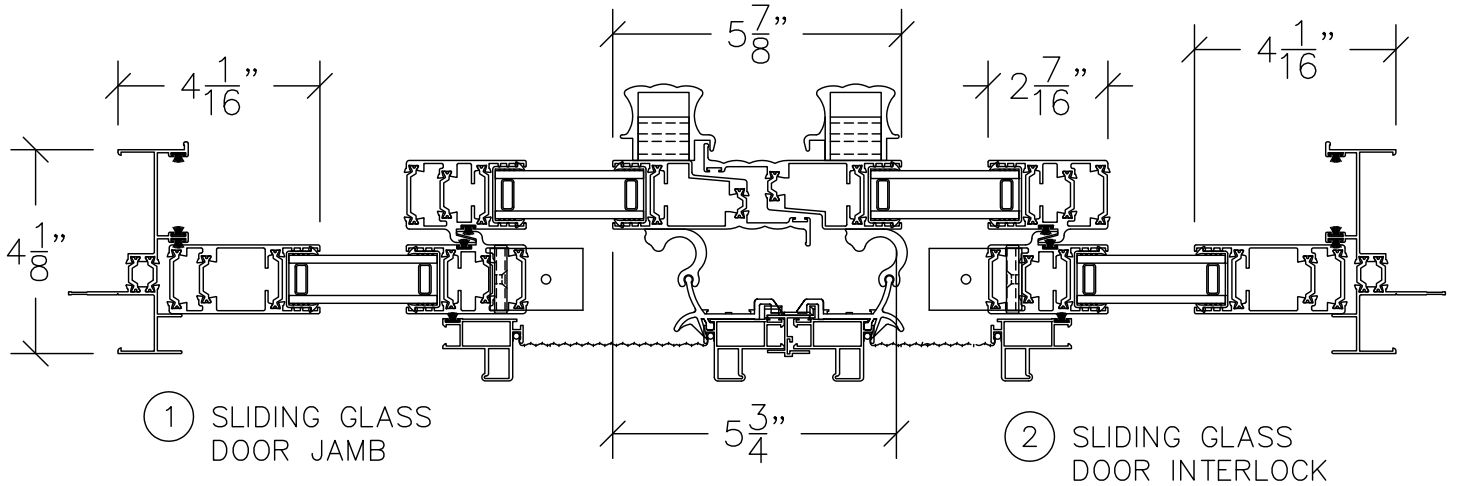

DOOR SYSTEM – RESIDENTIAL
SERIES 1100 – THERMAL BREAK SLIDING GLASS DOOR
1503 W. San Pedro St., Gilbert, Arizona 85233
VOICE: 480-892-2600/FAX : 480-892-0951/WWW.HERITAGEWINDOWS.COM

DD6

DATE:
12/4/13

R:\DRAWINGS\BROGPAGES\DD\DD6.DWG

③ SLIDING GLASS
DOOR OXXO INTERLOCK

HORIZONTAL SECTION THROUGH THERMAL BREAK SGD
DOUBLE GLAZED

SCALE: 1:4