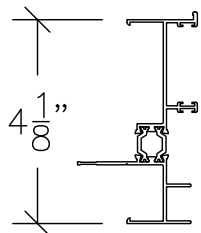

③ SLIDING GLASS DOOR INTERLOCK

#1153

#1158

#181

#1156

#1155

HORIZONTAL SECTION THROUGH THERMAL BREAK SGD
DOUBLE GLAZED

SCALE: 1:4