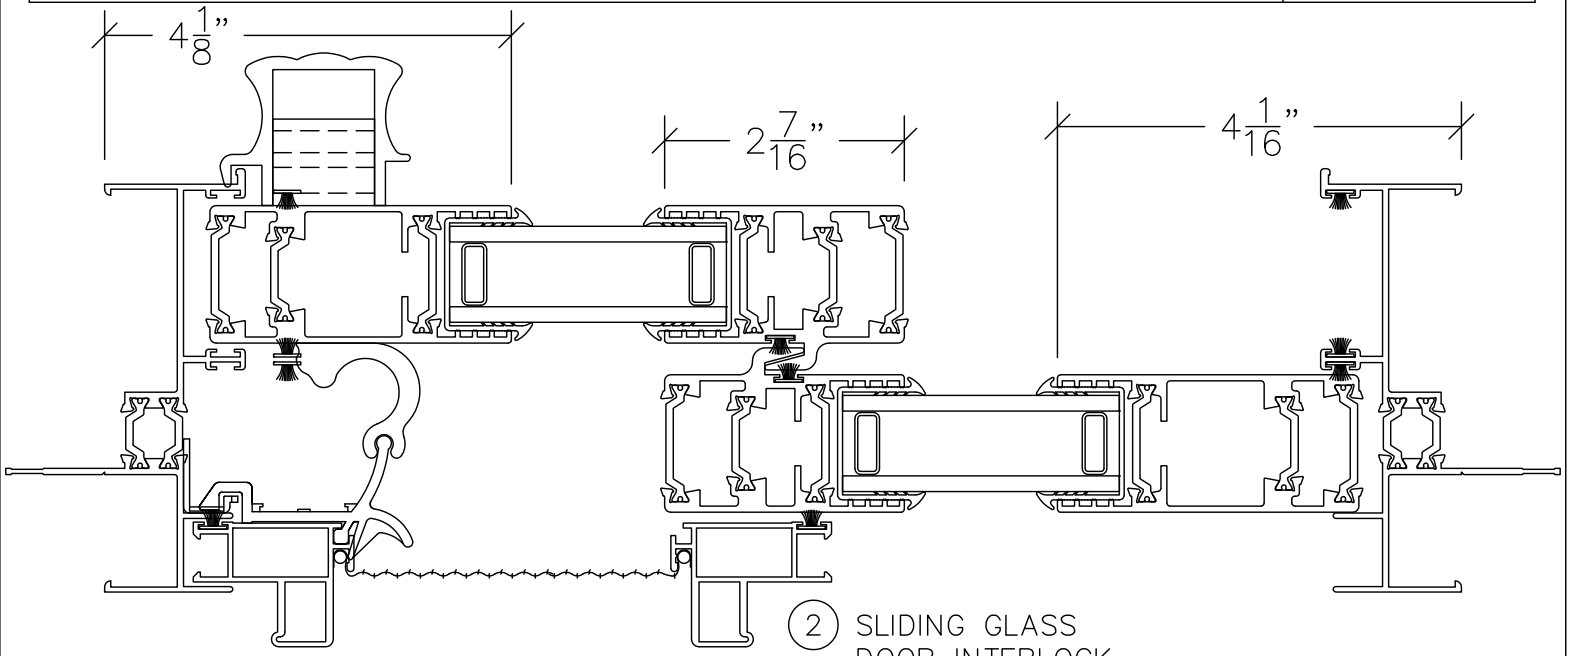

R:\DRAWINGS\BROPAGE\DD_DD4.DWG

① SLIDING GLASS DOOR JAMB

② SLIDING GLASS DOOR INTERLOCK

HORIZONTAL SECTION THROUGH THERMAL BREAK SGD
DOUBLE GLAZED

SCALE: 1:2

DOOR SYSTEM – RESIDENTIAL
SERIES 1100 – THERMAL BREAK SLIDING GLASS DOOR