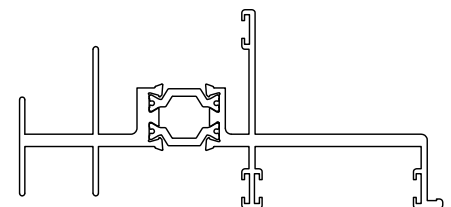

#1151
UNIVERSAL SILL

4 1/8"

#1152
HEAD

#118
SILL COVER

#1155
LEAD STILE

#1156
INTERLOCKER

#1157
LOCKSTILE OXXO

#1154
RAIL SGD3

#1439

WINDOW WALL SILL/SLIDING GLASS DOOR
HEAD USED FOR TRANSOM WINDOW OVER
OVER SLIDING GLASS DOOR APPLICATIONS

#1153
JAMB

#1158
OXO ADAPTOR
NOT YET AVAILABLE

MASONRY FRAMES CAN BE MARRIED TO
ANY WINDOW WALL (1400 SERIES) PRODUCTS
INCLUDING OPERATING WINDOW INSERTS.