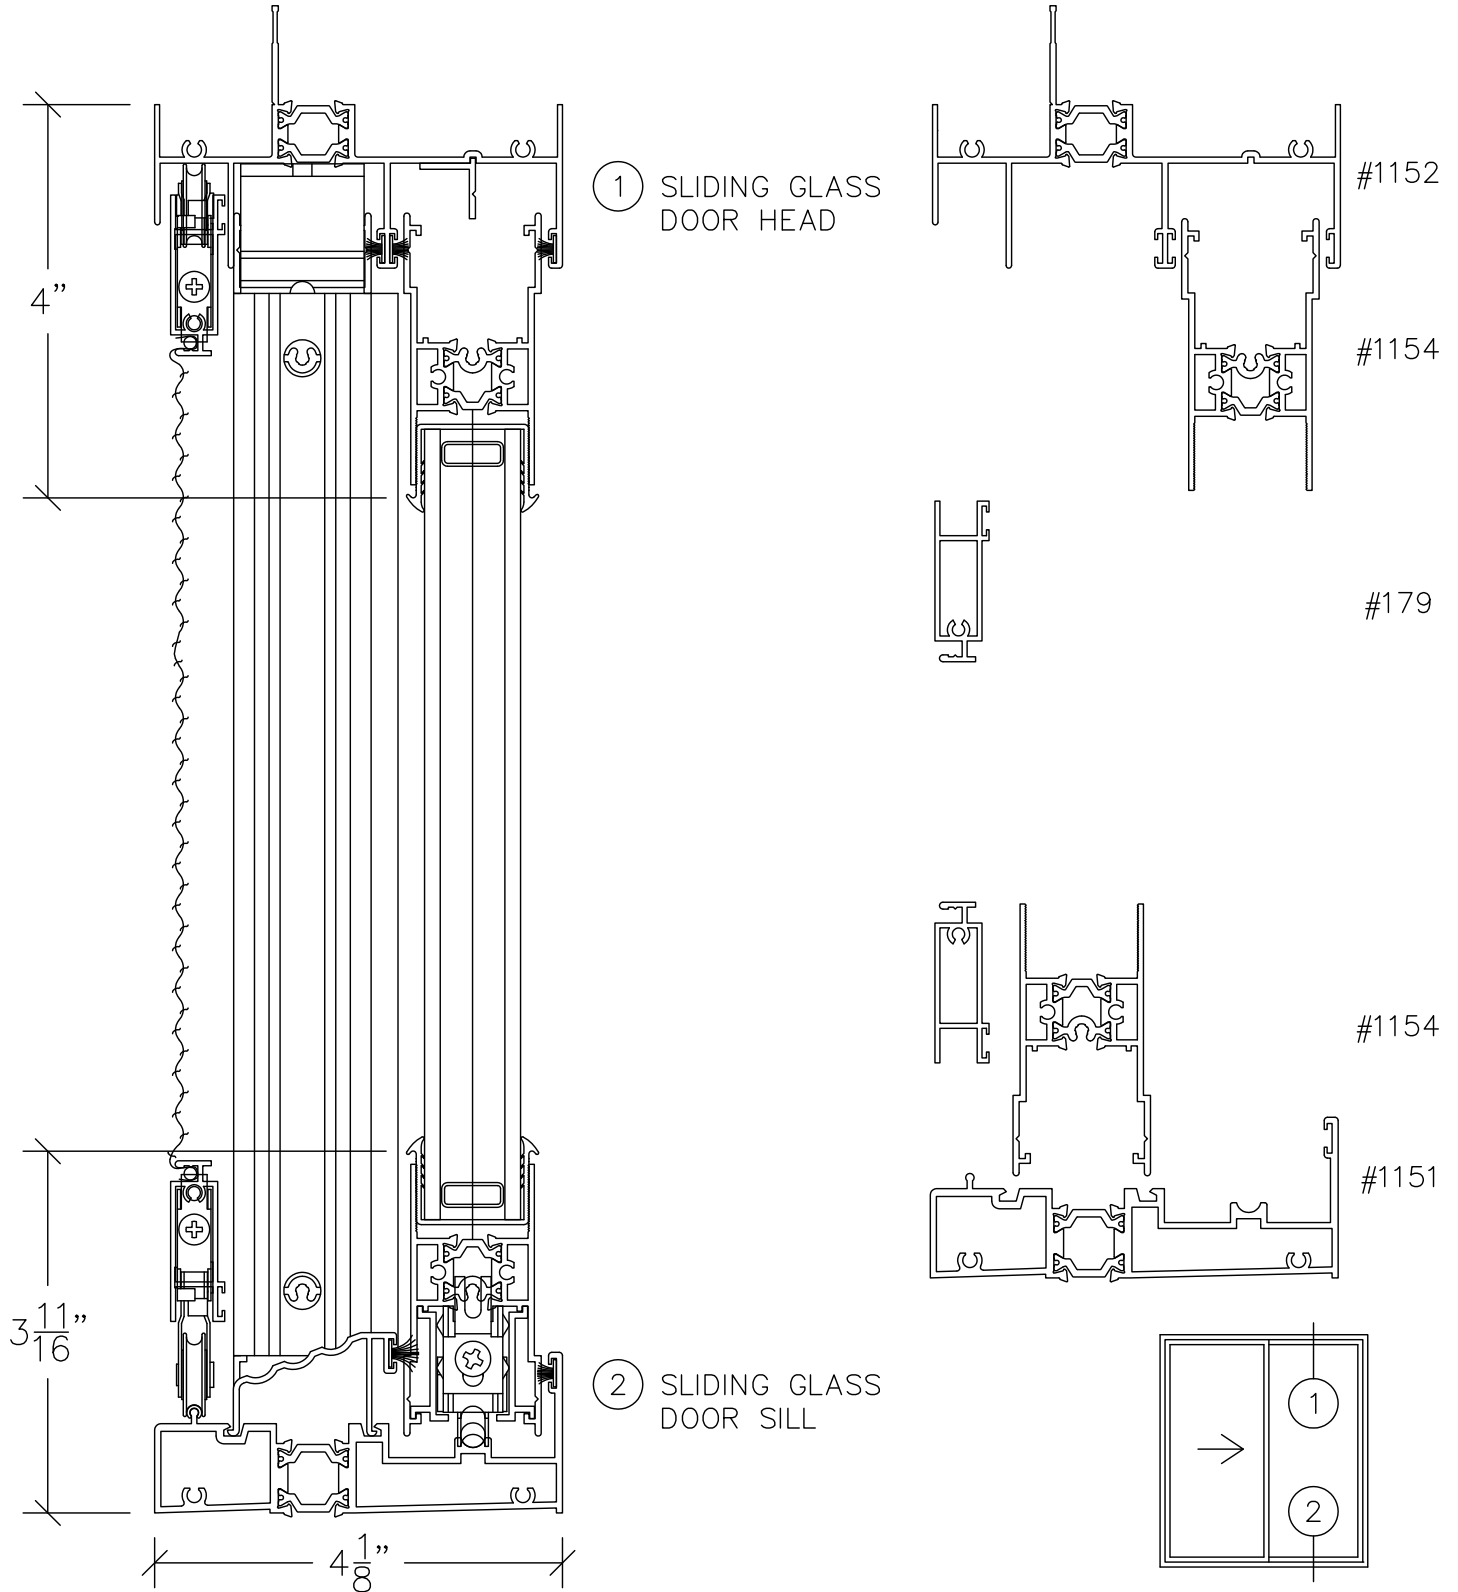

DOOR SYSTEM – RESIDENTIAL

SERIES 1100 – THERMAL BREAK SLIDING GLASS DOOR

1503 W. San Pedro St., Gilbert, Arizona 85233
VOICE: 480-892-2600/FAX : 480-892-0951/WWW.HERITAGEWINDOWS.COM

DD3

DATE:
12/4/13

R:\DRAWINGS\BROGPAGES\DD_DD3.DWG

VERTICAL SECTION THROUGH THERMAL BREAK SGD
@ SILL COVER DOUBLE GLAZED

SCALE: 1:2