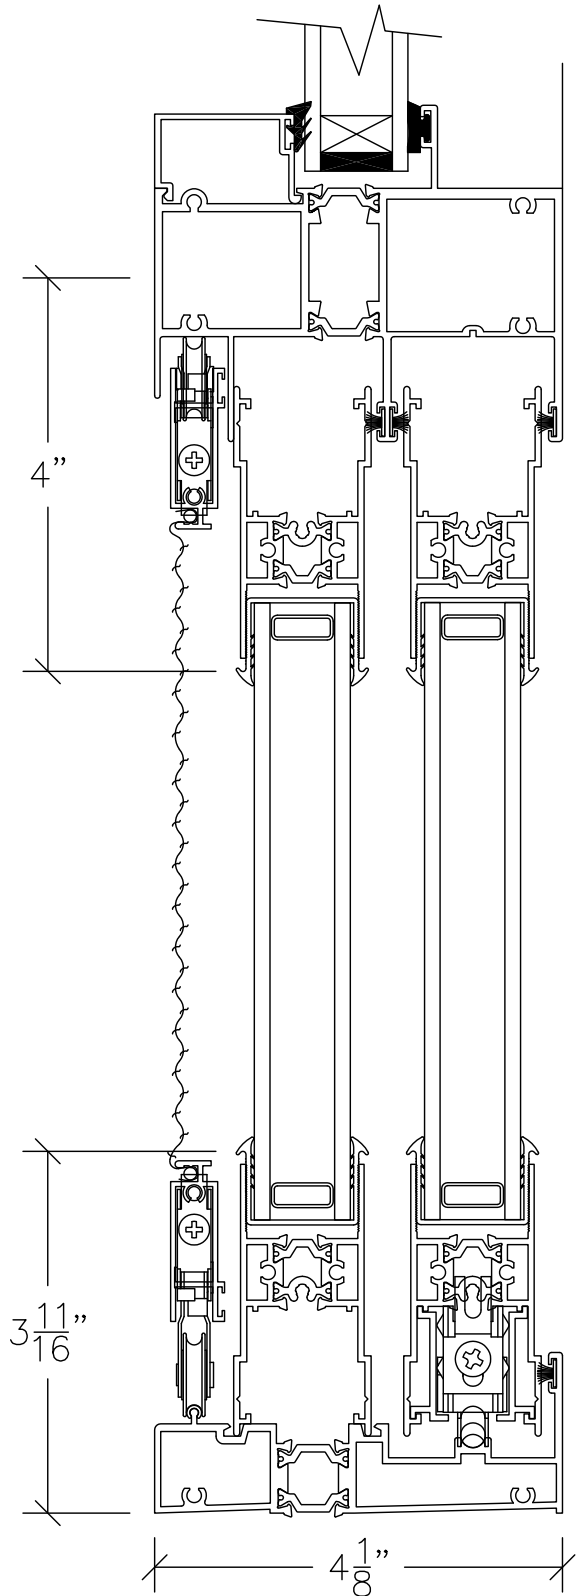

#1439

WINDOW WALL SILL/SLIDING GLASS DOOR
HEAD USED FOR TRANSOM WINDOW OVER
OVER SLIDING GLASS DOOR APPLICATIONS

#1153
JAMB

#1158
OXO ADAPTOR
NOT YET AVAILABLE

MASONRY FRAMES CAN BE MARRIED TO
ANY WINDOW WALL (1400 SERIES) PRODUCTS
INCLUDING OPERATING WINDOW INSERTS.

DD7

DATE:
12/4/13

R:\DRAWINGS\BROGPAGES\DD_DD7.DWG

① SLIDING GLASS DOOR HEAD

② SLIDING GLASS DOOR SILL

#411

#1439

#179