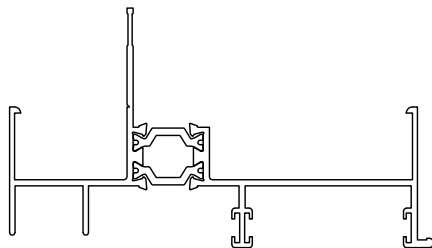

#1151
UNIVERSAL SILL

4 1/8"

#1152
HEAD

#118
SILL COVER

#1155
LEAD STILE

#1156
INTERLOCKER

#1157
LOCKSTILE OXXO

#1154
RAIL SGD3

#1439

WINDOW WALL SILL/SLIDING GLASS DOOR
HEAD USED FOR TRANSOM WINDOW OVER
OVER SLIDING GLASS DOOR APPLICATIONS

#1153
JAMB

#1158
OXO ADAPTOR
NOT YET AVAILABLE

MASONRY FRAMES CAN BE MARRIED TO
ANY WINDOW WALL (1400 SERIES) PRODUCTS
INCLUDING OPERATING WINDOW INSERTS.