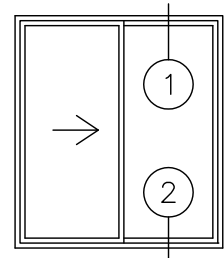

R:\DRAWINGS\BROPAGE\DD_DD4.DWG

① SLIDING GLASS DOOR JAMB

② SLIDING GLASS DOOR INTERLOCK

HORIZONTAL SECTION THROUGH THERMAL BREAK SGD
DOUBLE GLAZED

SCALE: 1:2

DOOR SYSTEM – RESIDENTIAL
SERIES 1100 – THERMAL BREAK SLIDING GLASS DOOR