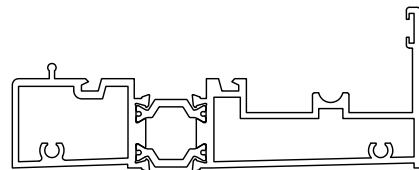

DOOR SYSTEM – RESIDENTIAL

SERIES 1100 – THERMAL BREAK SLIDING GLASS DOOR

1503 W. San Pedro St., Gilbert, Arizona 85233
VOICE: 480-892-2600/FAX : 480-892-0951/WWW.HERITAGEWINDOWS.COM

DD7

DATE:
12/4/13

R:\DRAWINGS\BROGPAGES\DD_DD7.DWG

① SLIDING GLASS DOOR HEAD

② SLIDING GLASS DOOR SILL

#411

#1439

#179

#1154

#1151

SCALE: 1:2