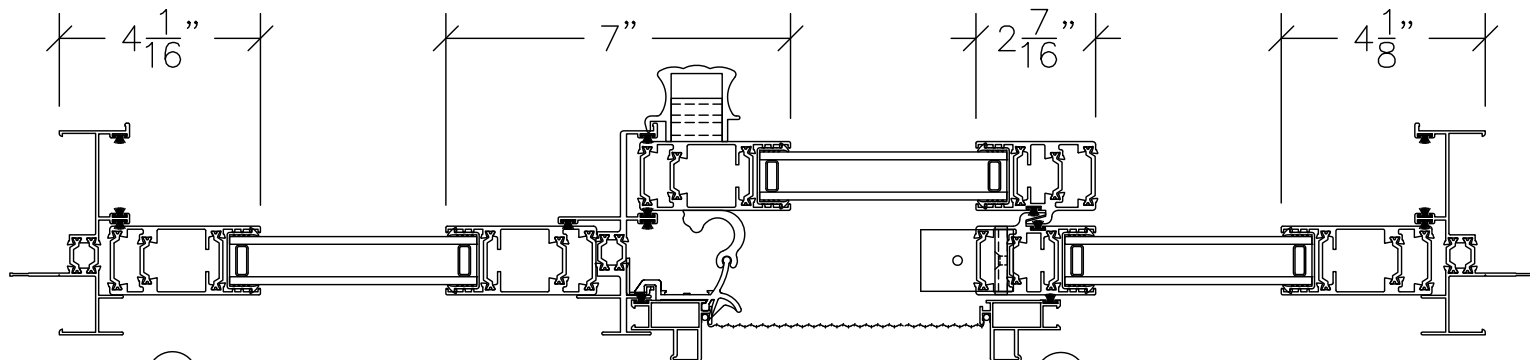

DOOR SYSTEM – RESIDENTIAL
SERIES 1100 – THERMAL BREAK SLIDING GLASS DOOR

1503 W. San Pedro St., Gilbert, Arizona 85233
VOICE: 480-892-2600/FAX : 480-892-0951/WWW.HERITAGEWINDOWS.COM

DD5

DATE:
1/6/14

R:\DRAWINGS\BROFAGES\DD\DD5.DWG

① SLIDING GLASS DOOR JAMB

② TYPICAL SGD JAMB ADAPTOR OXO

③ SLIDING GLASS DOOR INTERLOCK