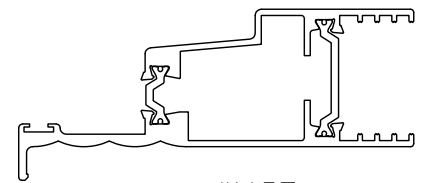

#1151
UNIVERSAL SILL

4 1/8"

#1152
HEAD

#118
SILL COVER

#1155
LEAD STILE

#1156
INTERLOCKER

#1157
LOCKSTILE OXXO

#1154
RAIL SGD3

#1439

WINDOW WALL SILL/SLIDING GLASS DOOR
HEAD USED FOR TRANSOM WINDOW OVER
OVER SLIDING GLASS DOOR APPLICATIONS

#1153
JAMB

#1158
OXO ADAPTOR
NOT YET AVAILABLE

MASONRY FRAMES CAN BE MARRIED TO
ANY WINDOW WALL (1400 SERIES) PRODUCTS
INCLUDING OPERATING WINDOW INSERTS.