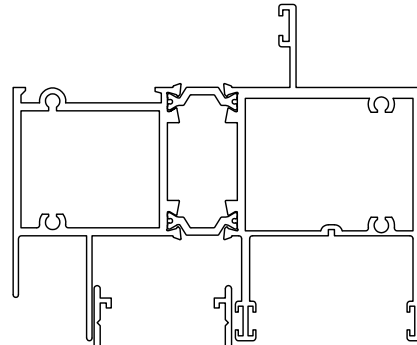

#1439

WINDOW WALL SILL/SLIDING GLASS DOOR
HEAD USED FOR TRANSOM WINDOW OVER
OVER SLIDING GLASS DOOR APPLICATIONS

#1153
JAMB

#1158
OXO ADAPTOR
NOT YET AVAILABLE

MASONRY FRAMES CAN BE MARRIED TO
ANY WINDOW WALL (1400 SERIES) PRODUCTS
INCLUDING OPERATING WINDOW INSERTS.

DD7

DATE:
12/4/13

R:\DRAWINGS\BROGPAGES\DD_DD7.DWG

① SLIDING GLASS DOOR HEAD

② SLIDING GLASS DOOR SILL

#411

#1439

#179