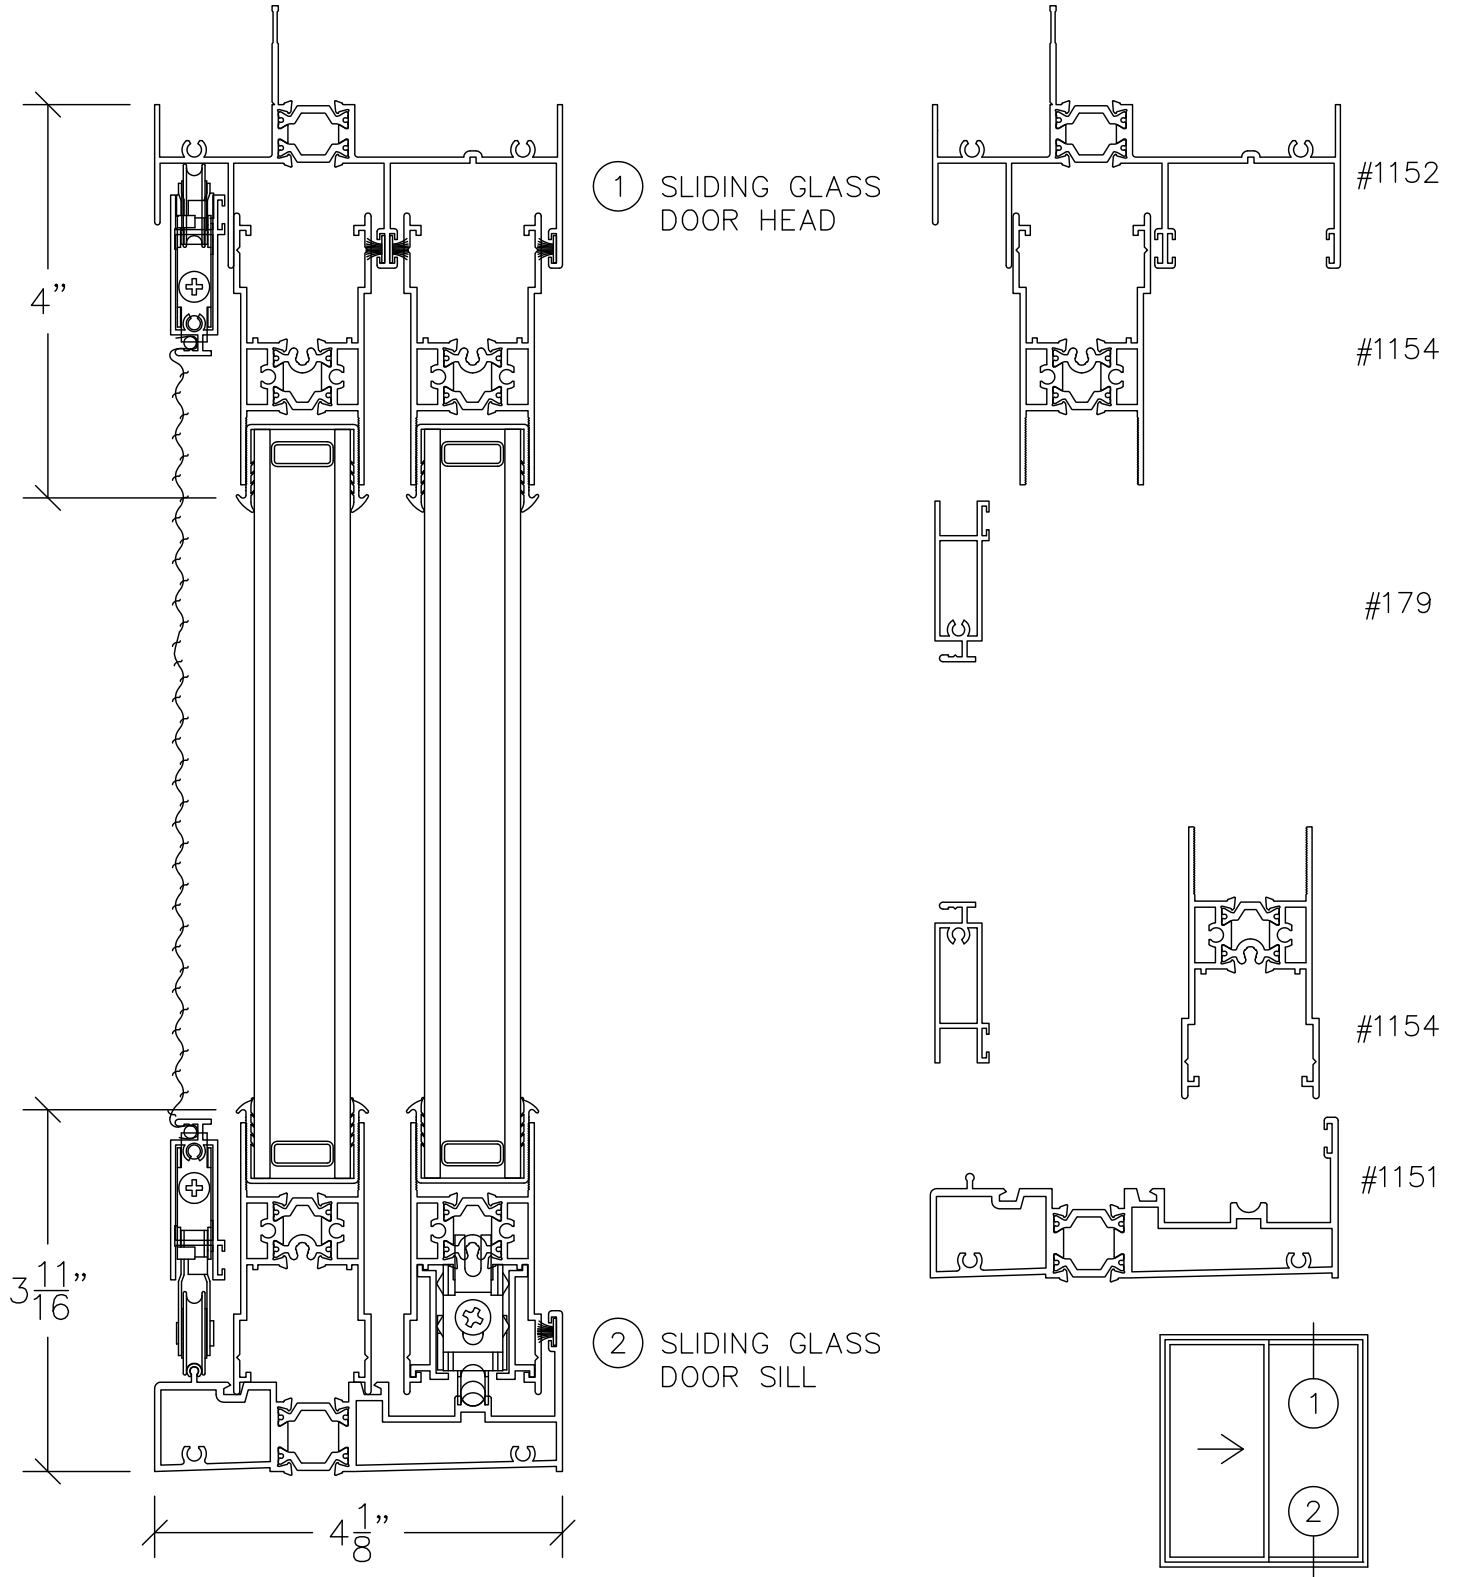

DOOR SYSTEM – RESIDENTIAL

SERIES 1100 – THERMAL BREAK SLIDING GLASS DOOR

1503 W. San Pedro St., Gilbert, Arizona 85233
VOICE: 480-892-2600/FAX : 480-892-0951/WWW.HERITAGEWINDOWS.COM

DD2

DATE:
12/4/13

R:\DRAWINGS\BROGPAGES\DD_DD2.DWG

VERTICAL SECTION THROUGH THERMAL BREAK
SLIDING GLASS DOOR DOUBLE GLAZED

SCALE: 1:2