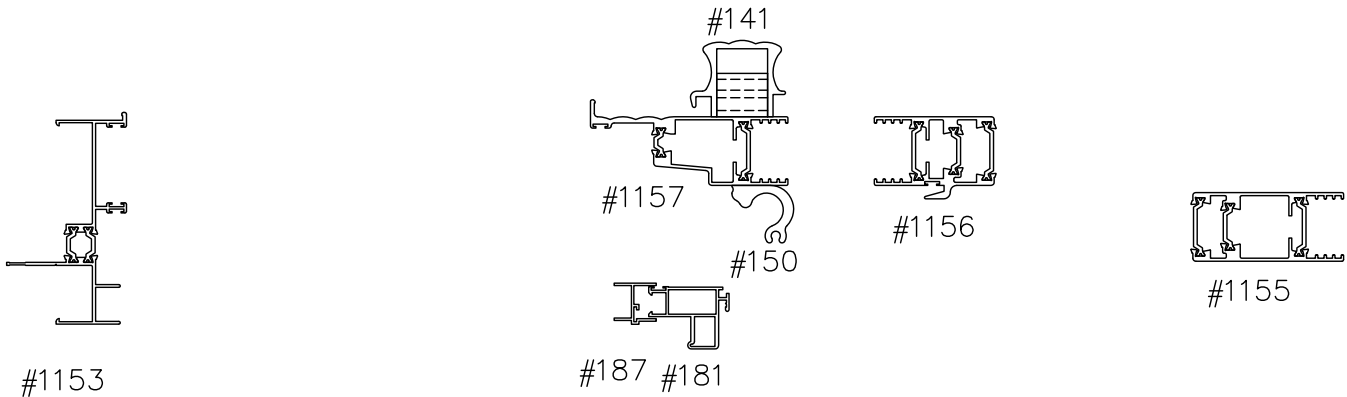

DOOR SYSTEM – RESIDENTIAL
SERIES 1100 – THERMAL BREAK SLIDING GLASS DOOR
1503 W. San Pedro St., Gilbert, Arizona 85233
VOICE: 480-892-2600/FAX : 480-892-0951/WWW.HERITAGEWINDOWS.COM

DD6

DATE:
12/4/13

R:\DRAWINGS\BROGPAGES\DD\DD6.DWG

③ SLIDING GLASS
DOOR OXXO INTERLOCK

HORIZONTAL SECTION THROUGH THERMAL BREAK SGD
DOUBLE GLAZED

SCALE: 1:4