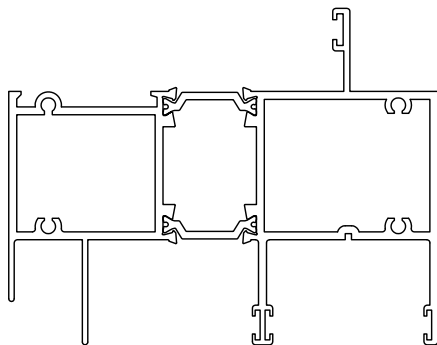

#1151
UNIVERSAL SILL

4 1/8"

#1152
HEAD

#118
SILL COVER

#1155
LEAD STILE

#1156
INTERLOCKER

#1157
LOCKSTILE OXXO

#1154
RAIL SGD3

#1439

WINDOW WALL SILL/SLIDING GLASS DOOR
HEAD USED FOR TRANSOM WINDOW OVER
OVER SLIDING GLASS DOOR APPLICATIONS

#1153
JAMB

#1158
OXO ADAPTOR
NOT YET AVAILABLE

MASONRY FRAMES CAN BE MARRIED TO
ANY WINDOW WALL (1400 SERIES) PRODUCTS
INCLUDING OPERATING WINDOW INSERTS.