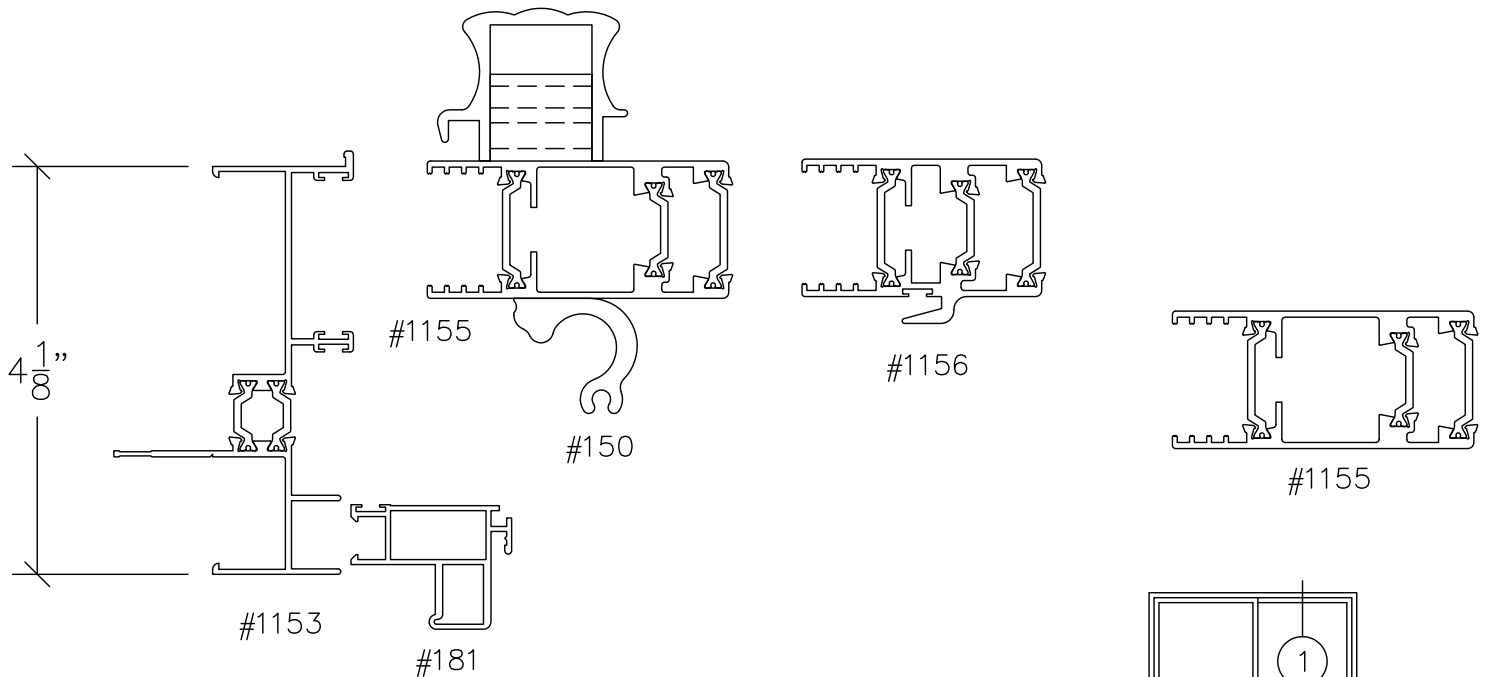

R:\DRAWINGS\BROPAGE\DD_DD4.DWG

① SLIDING GLASS DOOR JAMB

② SLIDING GLASS DOOR INTERLOCK

HORIZONTAL SECTION THROUGH THERMAL BREAK SGD
DOUBLE GLAZED

SCALE: 1:2

DOOR SYSTEM – RESIDENTIAL
SERIES 1100 – THERMAL BREAK SLIDING GLASS DOOR