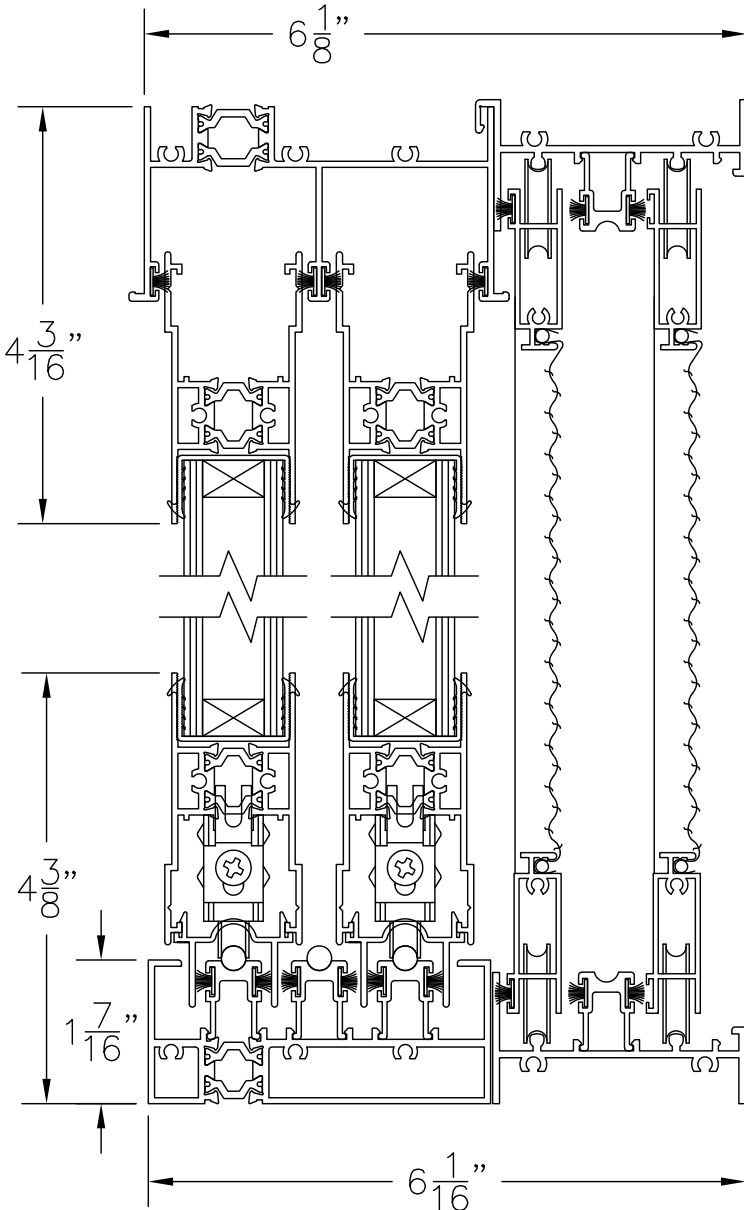

DOOR SYSTEM – RESIDENTIAL  
 SERIES 1151 – T/B MULTI-SLIDING GLASS DOOR (S1 MSD)

FF2E

1503 W. San Pedro St., Gilbert, Arizona 85233  
 VOICE: 480-892-2600 / FAX : 480-892-0951

DATE:  
 3/12/14  
DRAWINGS\BROFAGES\FF\FF2E.DWG

CONFIGURATION NOT YET AVAILABLE

① T/B MULTI-SLIDING  
 GLASS DOOR HEAD  
 WITH SCREEN TRACK

② T/B MULTI-SLIDING  
 GLASS DOOR SILL  
 WITH SCREEN TRACK

VERTICAL SECTION THROUGH T/B MULTI-SLIDING GLASS DOOR WITH SCREENS  
 POCKET – DOUBLE GLAZED  
 SCALE: 1:2