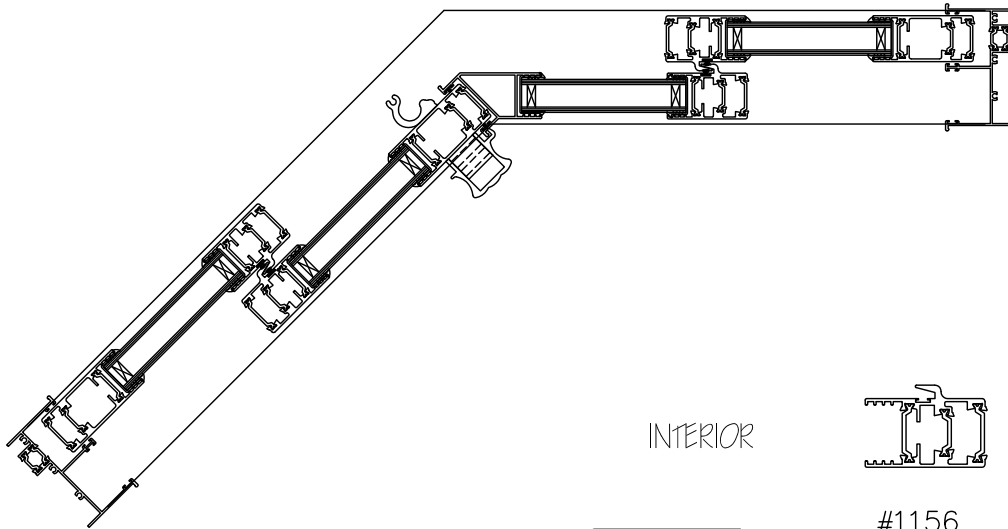

DOOR SYSTEM – RESIDENTIAL

SERIES 1151 – T/B MULTI-SLIDING GLASS DOOR (MSD & MSD4)

FF23

1503 W. San Pedro St., Gilbert, Arizona 85233

VOICE: 480-892-2600 / FAX : 480-892-0951

DATE:

3/12/14

DRAWINGS\BROPAGES\FF\FF23.DWG

CONFIGURATION NOT YET AVAILABLE

INTERIOR

#1156

#174

#1155

#1165 JAMB
(COMING SOON)

225° T/B MULTI-SLIDING GLASS DOOR EXTRUSIONS
DOUBLE GLAZED

SCALE: 1:6