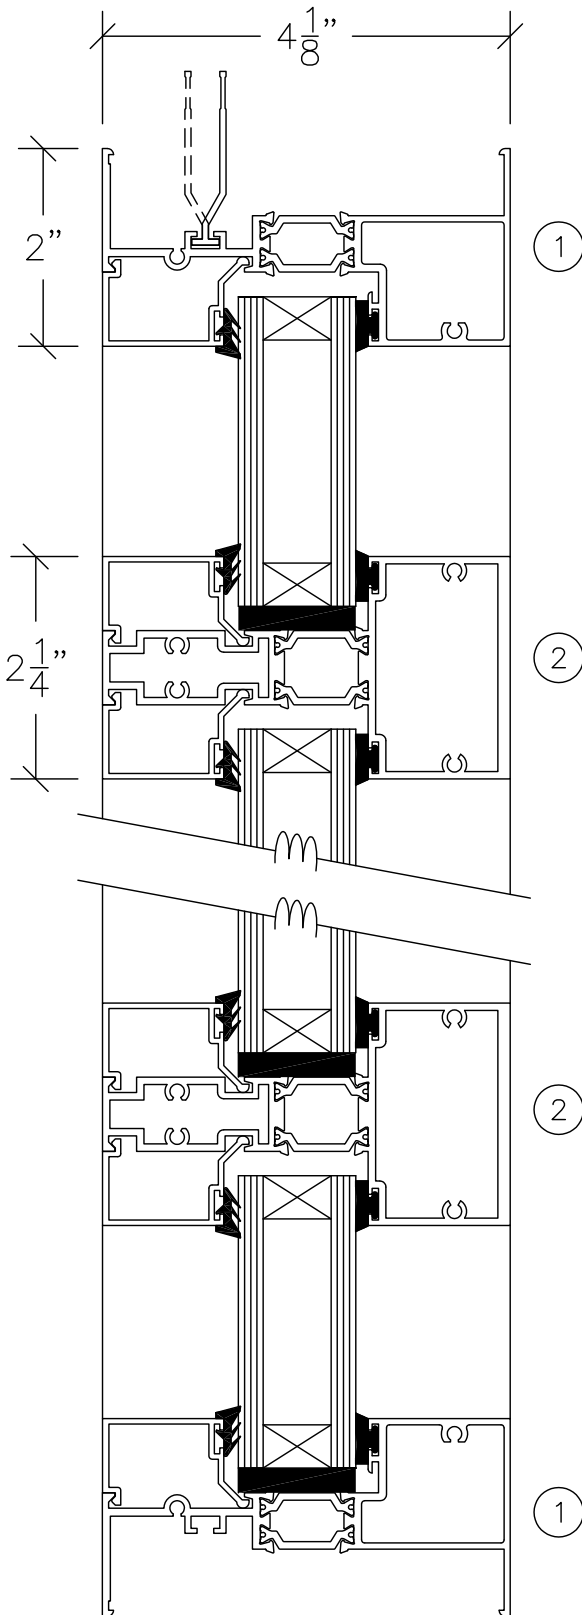

WINDOW SYSTEM

SERIES 1400 - THERMAL BREAK WINDOW WALL

1503 W. San Pedro St., Gilbert, Arizona 85233
VOICE: 480-892-2600/FAX : 480-892-0951/WWW.HERITAGEWINDOWS.COM

AA3

DATE:
12/5/13

R:\DRAWINGS\BROGPAGES\AA\AA3.DWG

NW CONFIGURATION
*NU-WALL

NO CONFIGURATION
*NAIL-ON

#404

#1452

#410

#1447

② VERTICAL /
HORIZONTAL
TUBULAR
STEPPED MULLION

① TYPICAL PERIMETER
FRAME

4 1/8" PERIMETER FRAME & MULLION DETAIL - DOUBLE GLAZED
6mm GLASS W/ OFFSET STOPS FOR LARGE OPENINGS

SCALE: HALF SIZE