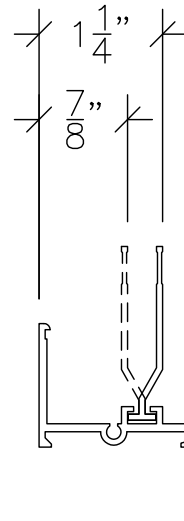

WINDOW SYSTEM

SERIES 1400 - THERMAL BREAK WINDOW WALL

1503 W. San Pedro St., Gilbert, Arizona 85233
VOICE: 480-892-2600/FAX : 480-892-0951/WWW.HERITAGEWINDOWS.COM

AA3

DATE:
12/5/13

R:\DRAWINGS\BROGPAGES\AA\AA3.DWG

NW CONFIGURATION
*NU-WALL

NO CONFIGURATION
*NAIL-ON

#404

#1452

#410

#1447

② VERTICAL /
HORIZONTAL
TUBULAR
STEPPED MULLION

① TYPICAL PERIMETER
FRAME

4 1/8" PERIMETER FRAME & MULLION DETAIL - DOUBLE GLAZED
6mm GLASS W/ OFFSET STOPS FOR LARGE OPENINGS

SCALE: HALF SIZE