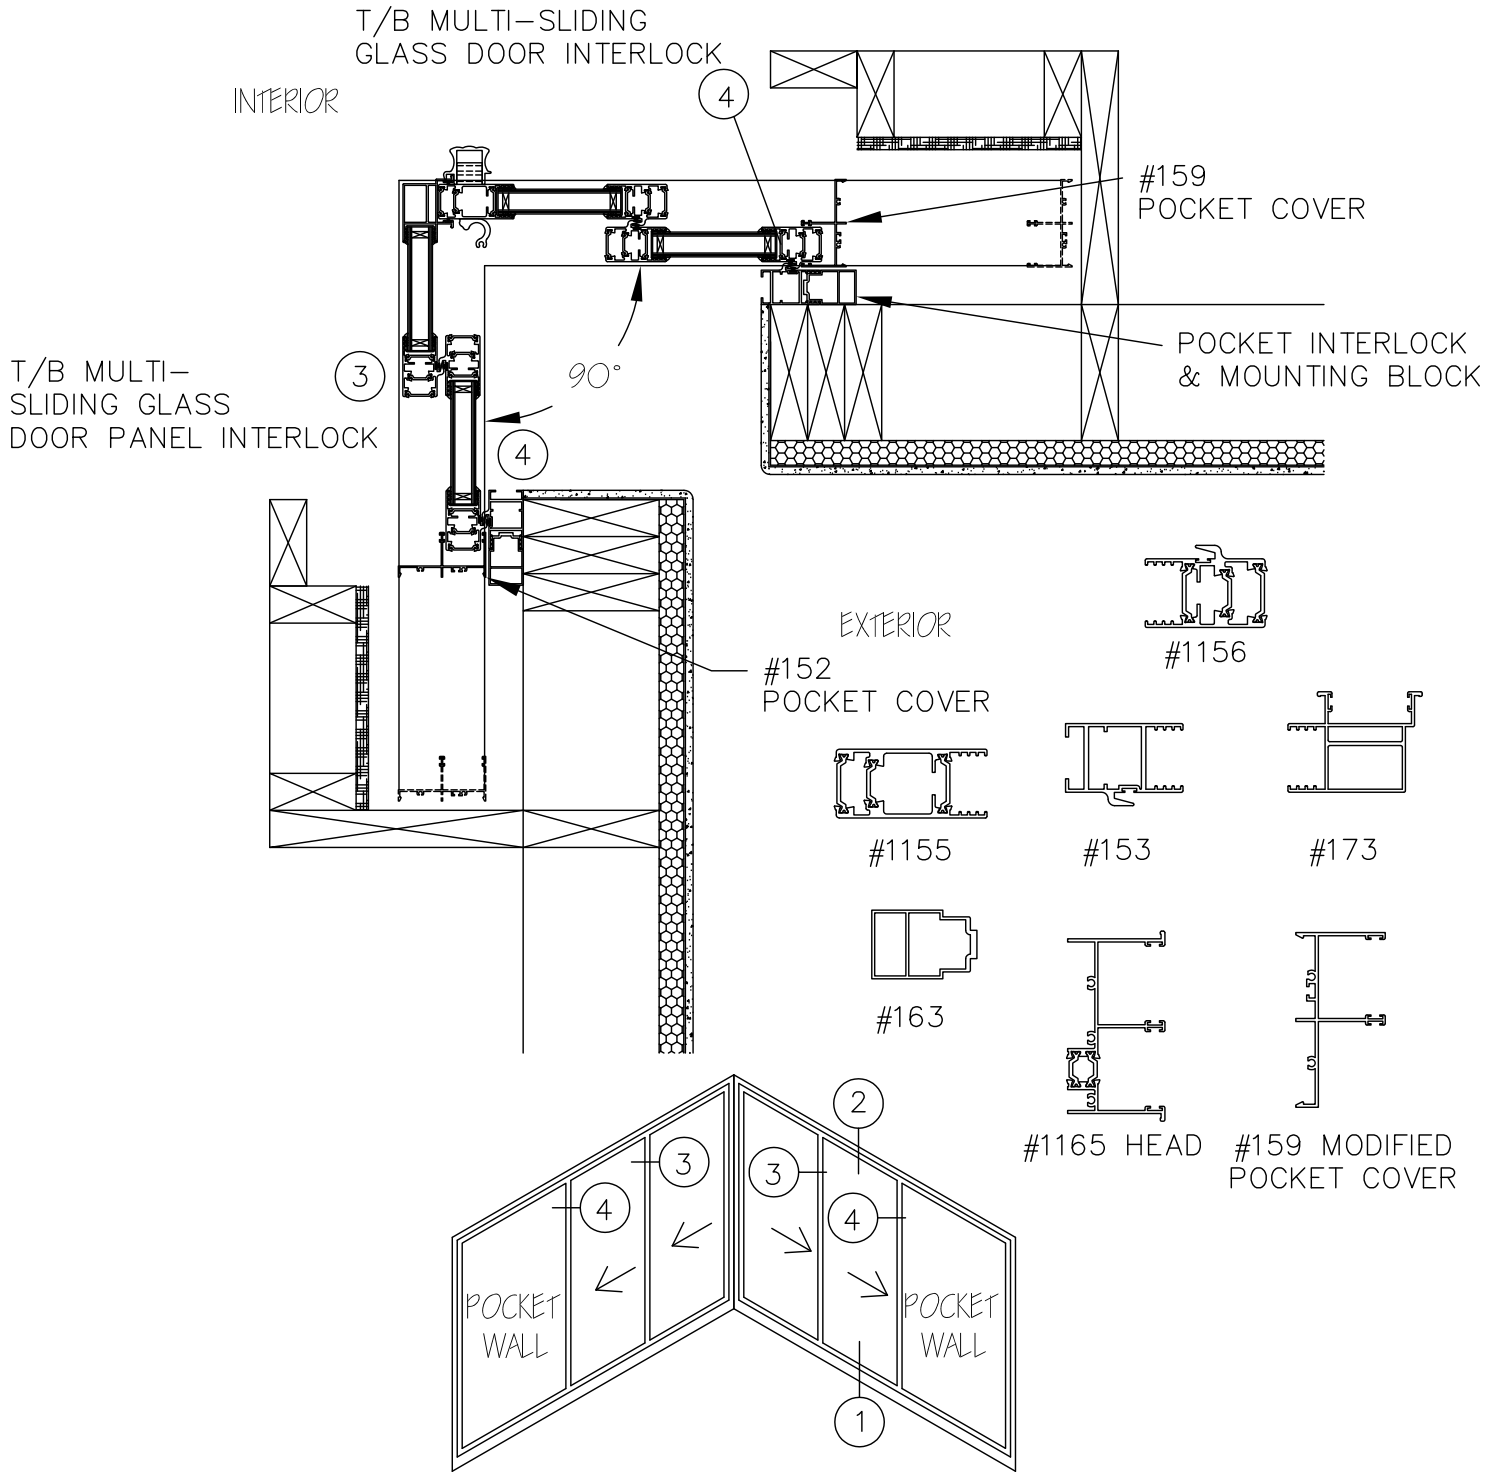

DOOR SYSTEM – RESIDENTIAL

SERIES 1151 – T/B MULTI-SLIDING GLASS DOOR (MSD & MSD4)

1503 W. San Pedro St., Gilbert, Arizona 85233

VOICE: 480-892-2600 / FAX : 480-892-0951

FF8

DATE:
3/12/14

DRAWINGS\BROCHURES\FF\FF8.DWG

CONFIGURATION NOT YET AVAILABLE

90° P4XP T/B MULTI-SLIDING GLASS DOOR EXTRUSIONS – POCKET DOUBLE GLAZED

SCALE: 1:8