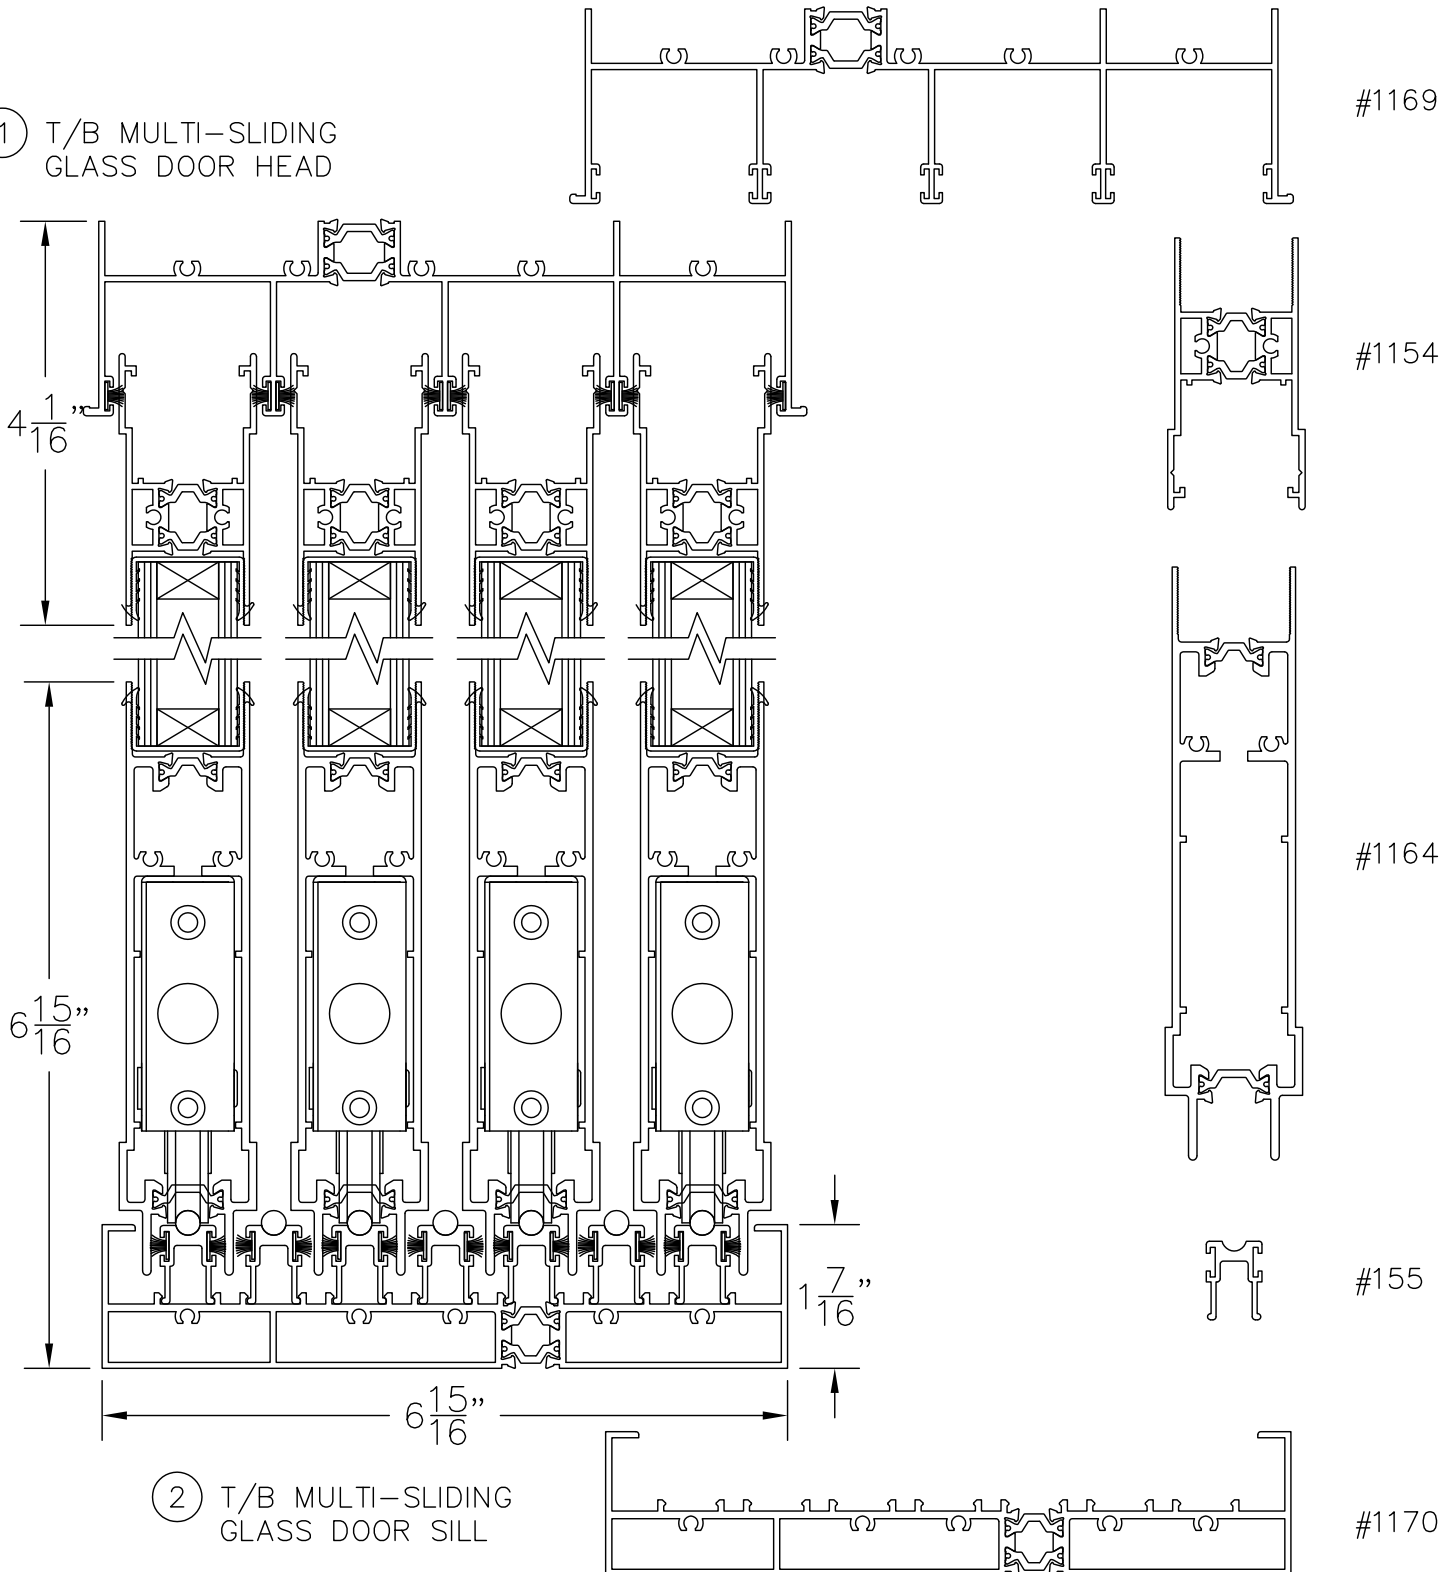

DOOR SYSTEM - RESIDENTIAL
SERIES 1151 - T/B MULTI-SLIDING GLASS DOOR (MSD4)

FF22A

1503 W. San Pedro St., Gilbert, Arizona 85233
VOICE: 480-892-2600 / FAX : 480-892-0951

DATE:
3/12/14
DRAWINGS\BROPAGES\FF\FF22A.DWG

① T/B MULTI-SLIDING
GLASS DOOR HEAD

② T/B MULTI-SLIDING
GLASS DOOR SILL

VERTICAL SECTION THROUGH T/B MULTI-SLIDING GLASS DOOR
DOUBLE GLAZED
SCALE: 1:2