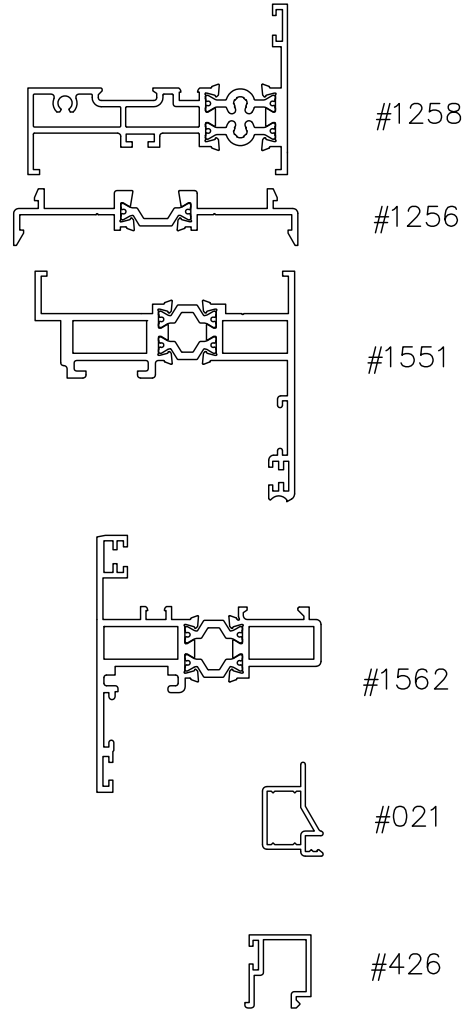

WINDOW SYSTEM

SERIES 1500 - CASEMENT

KK4

1503 W. San Pedro St., Gilbert, Arizona 85233
VOICE: 480-892-2600/FAX : 480-892-0951/WWW.HERITAGEWINDOWS.COM

DATE:
5/6/11

R:\DRAWINGS\BROPAGES\KK\KK4.DWG

① ROUND TOP SILL & CASEMENT PERIMETER FRAME HEAD

② TYPICAL PERIMETER FRAME & LEAF

VERTICAL SECTION THROUGH THERMAL BREAK CASEMENT/
ROUND TOP STACK WINDOW DOUBLE GLAZED
SCALE: HALF SIZE