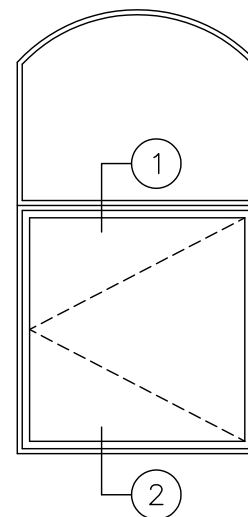

WINDOW SYSTEM

SERIES 1500 - CASEMENT

KK4

1503 W. San Pedro St., Gilbert, Arizona 85233
VOICE: 480-892-2600/FAX : 480-892-0951/WWW.HERITAGEWINDOWS.COM

DATE:
5/6/11

R:\DRAWINGS\BROPAGES\KK\KK4.DWG

① ROUND TOP SILL & CASEMENT PERIMETER FRAME HEAD

② TYPICAL PERIMETER FRAME & LEAF

VERTICAL SECTION THROUGH THERMAL BREAK CASEMENT/
ROUND TOP STACK WINDOW DOUBLE GLAZED
SCALE: HALF SIZE