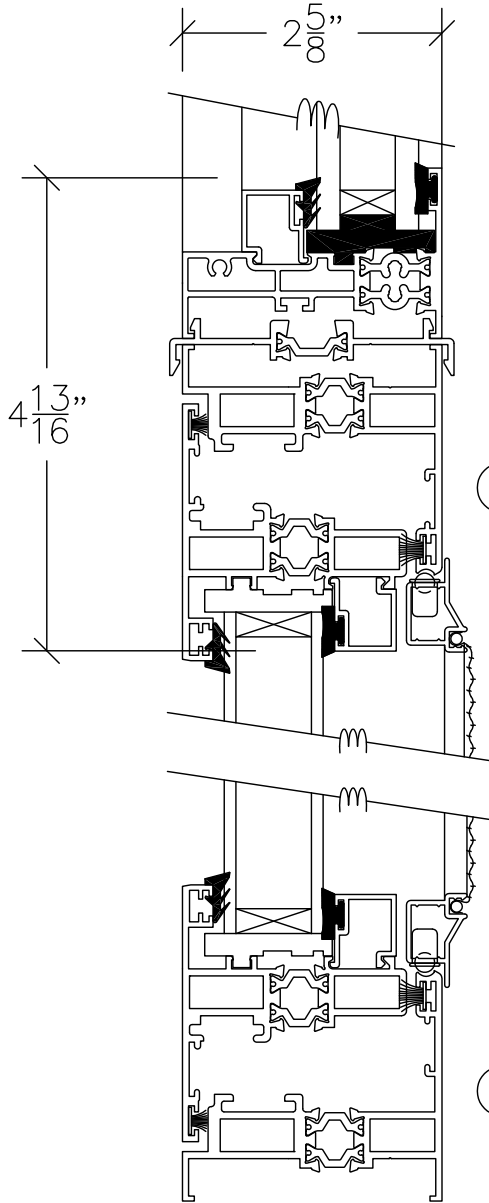

WINDOW SYSTEM

SERIES 1500 - CASEMENT

KK4

1503 W. San Pedro St., Gilbert, Arizona 85233
VOICE: 480-892-2600/FAX : 480-892-0951/WWW.HERITAGEWINDOWS.COM

DATE:
5/6/11

R:\DRAWINGS\BROPAGES\KK\KK4.DWG

① ROUND TOP SILL & CASEMENT PERIMETER FRAME HEAD

② TYPICAL PERIMETER FRAME & LEAF

VERTICAL SECTION THROUGH THERMAL BREAK CASEMENT/
ROUND TOP STACK WINDOW DOUBLE GLAZED
SCALE: HALF SIZE