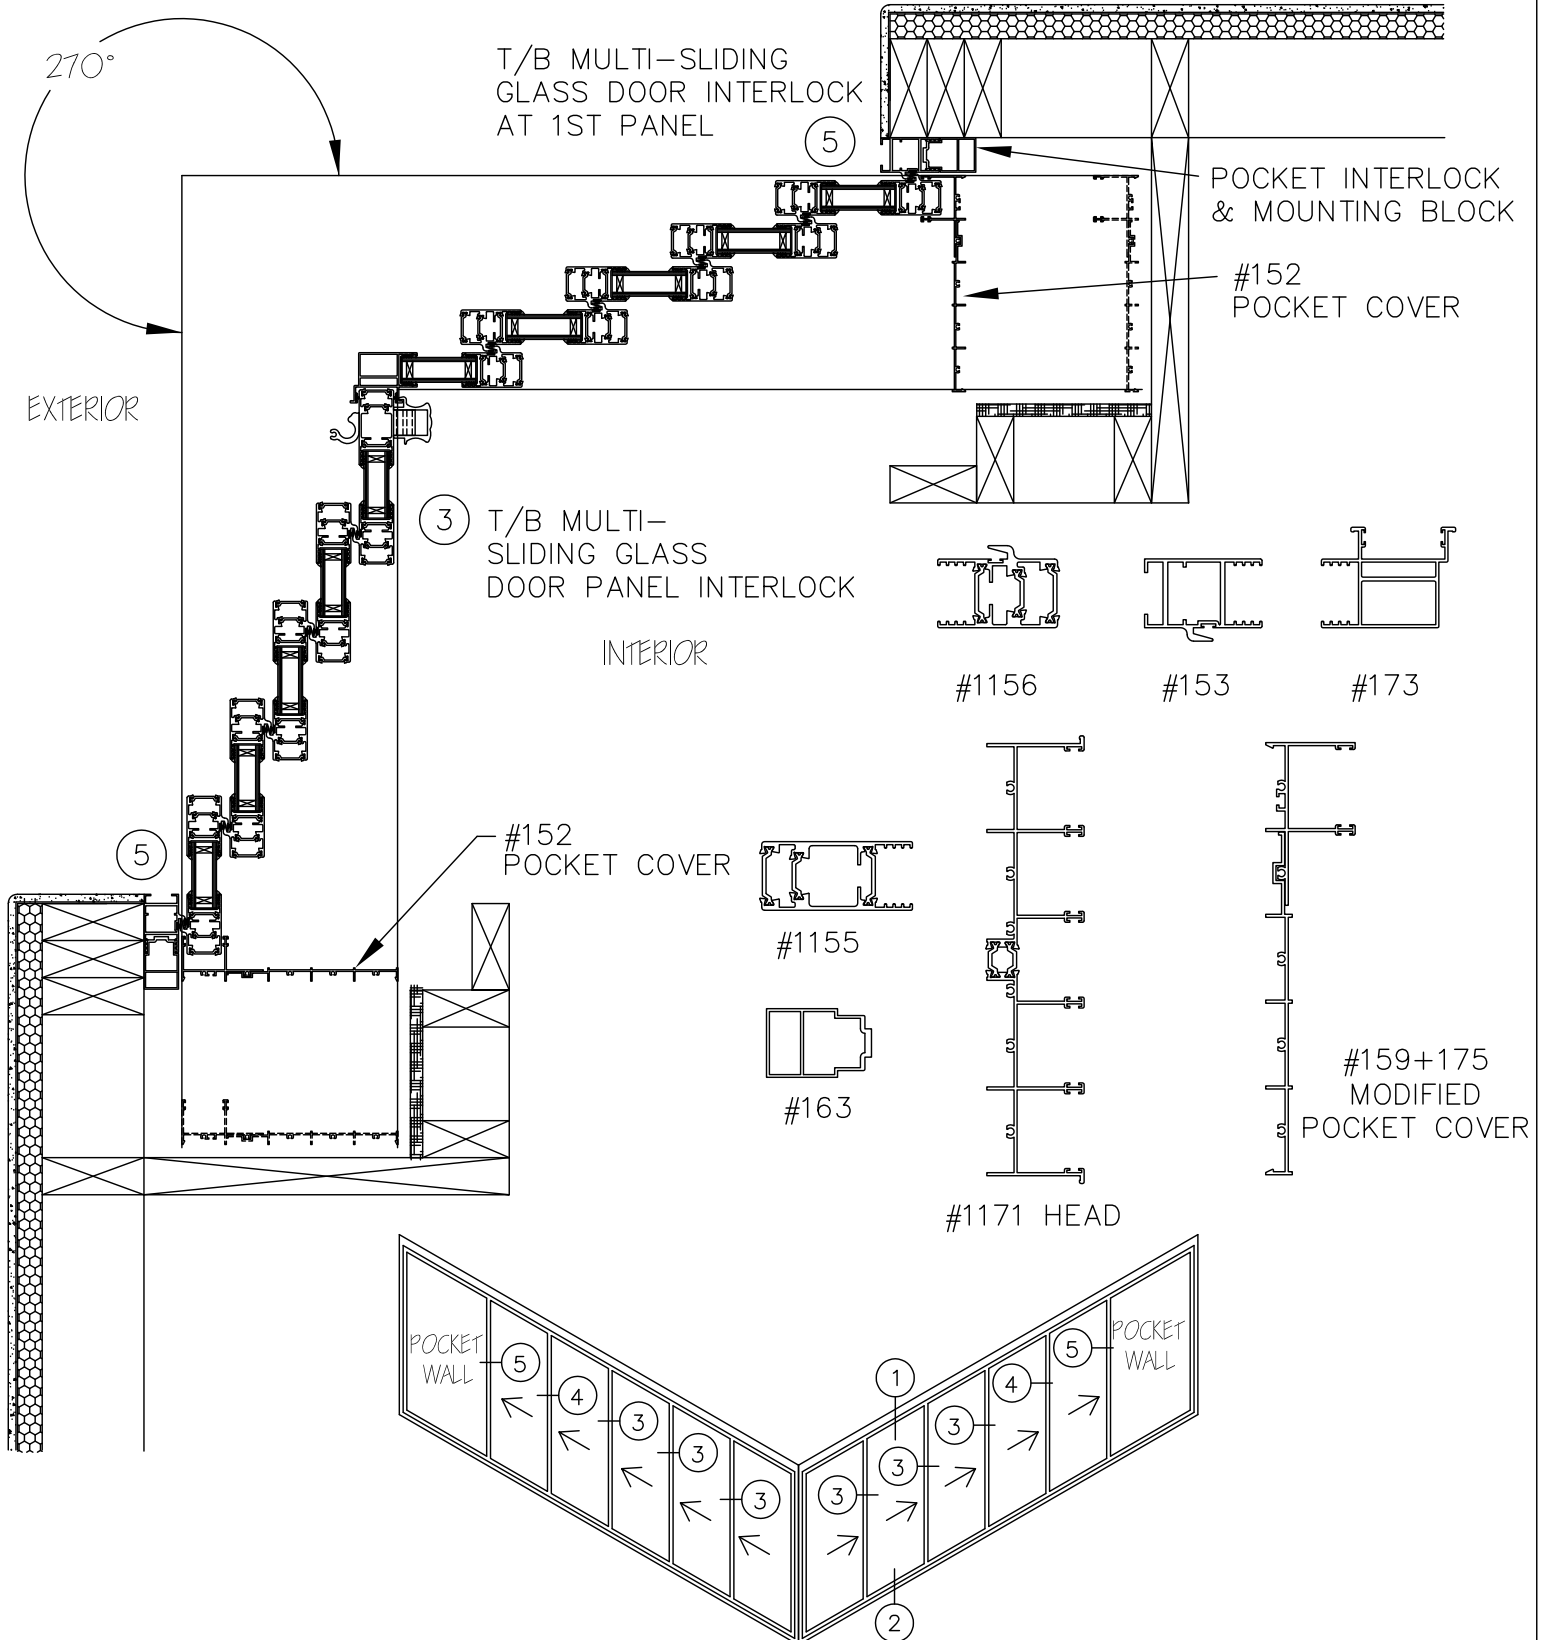

# DOOR SYSTEM - RESIDENTIAL

SERIES 1151 - T/B MULTI-SLIDING GLASS DOOR (MSD & MSD4)

# FF3A

1503 W. San Pedro St., Gilbert, Arizona 85233

VOICE: 480-892-2600 / FAX : 480-892-0951

DATE:  
3/12/14

DRAWINGS\BROCHURES\FF\FF3a.DWG

270° P10XP T/B MULTI-SLIDING GLASS DOOR EXTRUSIONS - POCKET  
 DOUBLE GLAZED  
 SCALE: 1:8