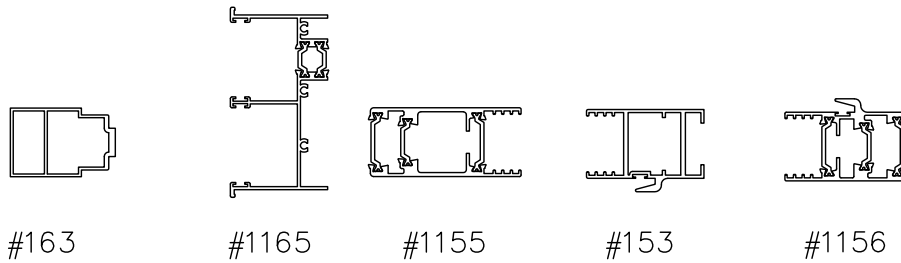

DOOR SYSTEM – RESIDENTIAL

SERIES 1151 – T/B MULTI-SLIDING GLASS DOOR (MSD & MSD4)

1503 W. San Pedro St., Gilbert, Arizona 85233

VOICE: 480-892-2600 / FAX : 480-892-0951

FF9

DATE:
3/12/14

DRAWINGS\BROGPAGES\FF\FF9.DWG

CONFIGURATION NOT YET AVAILABLE

INTERIOR

③ T/B MULTI-SLIDING GLASS DOOR INTERLOCK AT 1ST PANEL

EXTERIOR
XP SHOWN

XP SHOWN

PX OR XP T/B MULTI-SLIDING GLASS DOOR EXTRUSIONS – POCKET DOUBLE GLAZED

SCALE: 1:8