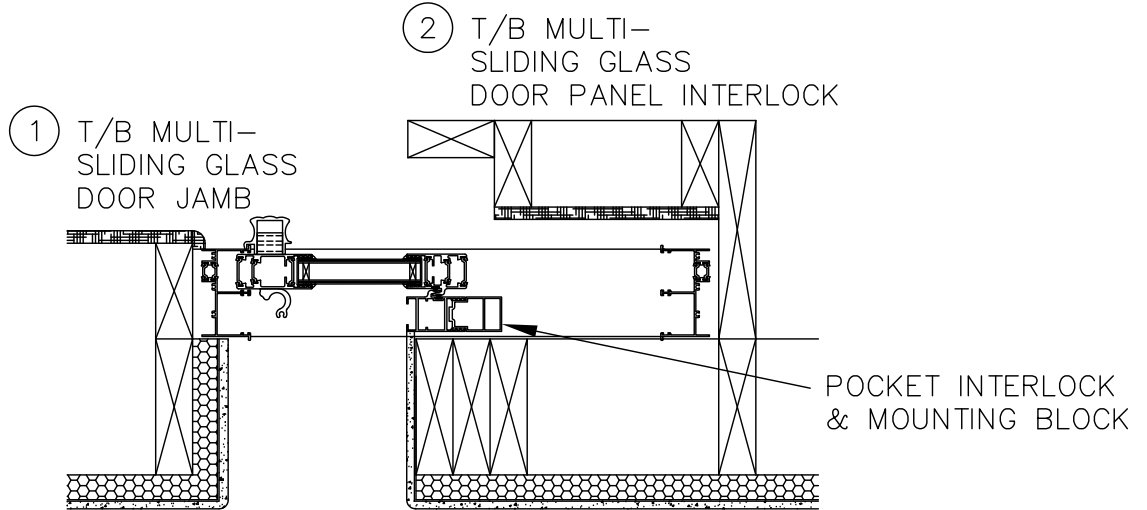

DOOR SYSTEM – RESIDENTIAL

SERIES 1151 – T/B MULTI-SLIDING GLASS DOOR (MSD & MSD4)

1503 W. San Pedro St., Gilbert, Arizona 85233

VOICE: 480-892-2600 / FAX : 480-892-0951

FF9

DATE:
3/12/14

DRAWINGS\BROGPAGES\FF\FF9.DWG

CONFIGURATION NOT YET AVAILABLE

INTERIOR

③ T/B MULTI-SLIDING GLASS DOOR INTERLOCK AT 1ST PANEL

EXTERIOR
XP SHOWN

XP SHOWN

PX OR XP T/B MULTI-SLIDING GLASS DOOR EXTRUSIONS – POCKET DOUBLE GLAZED

SCALE: 1:8