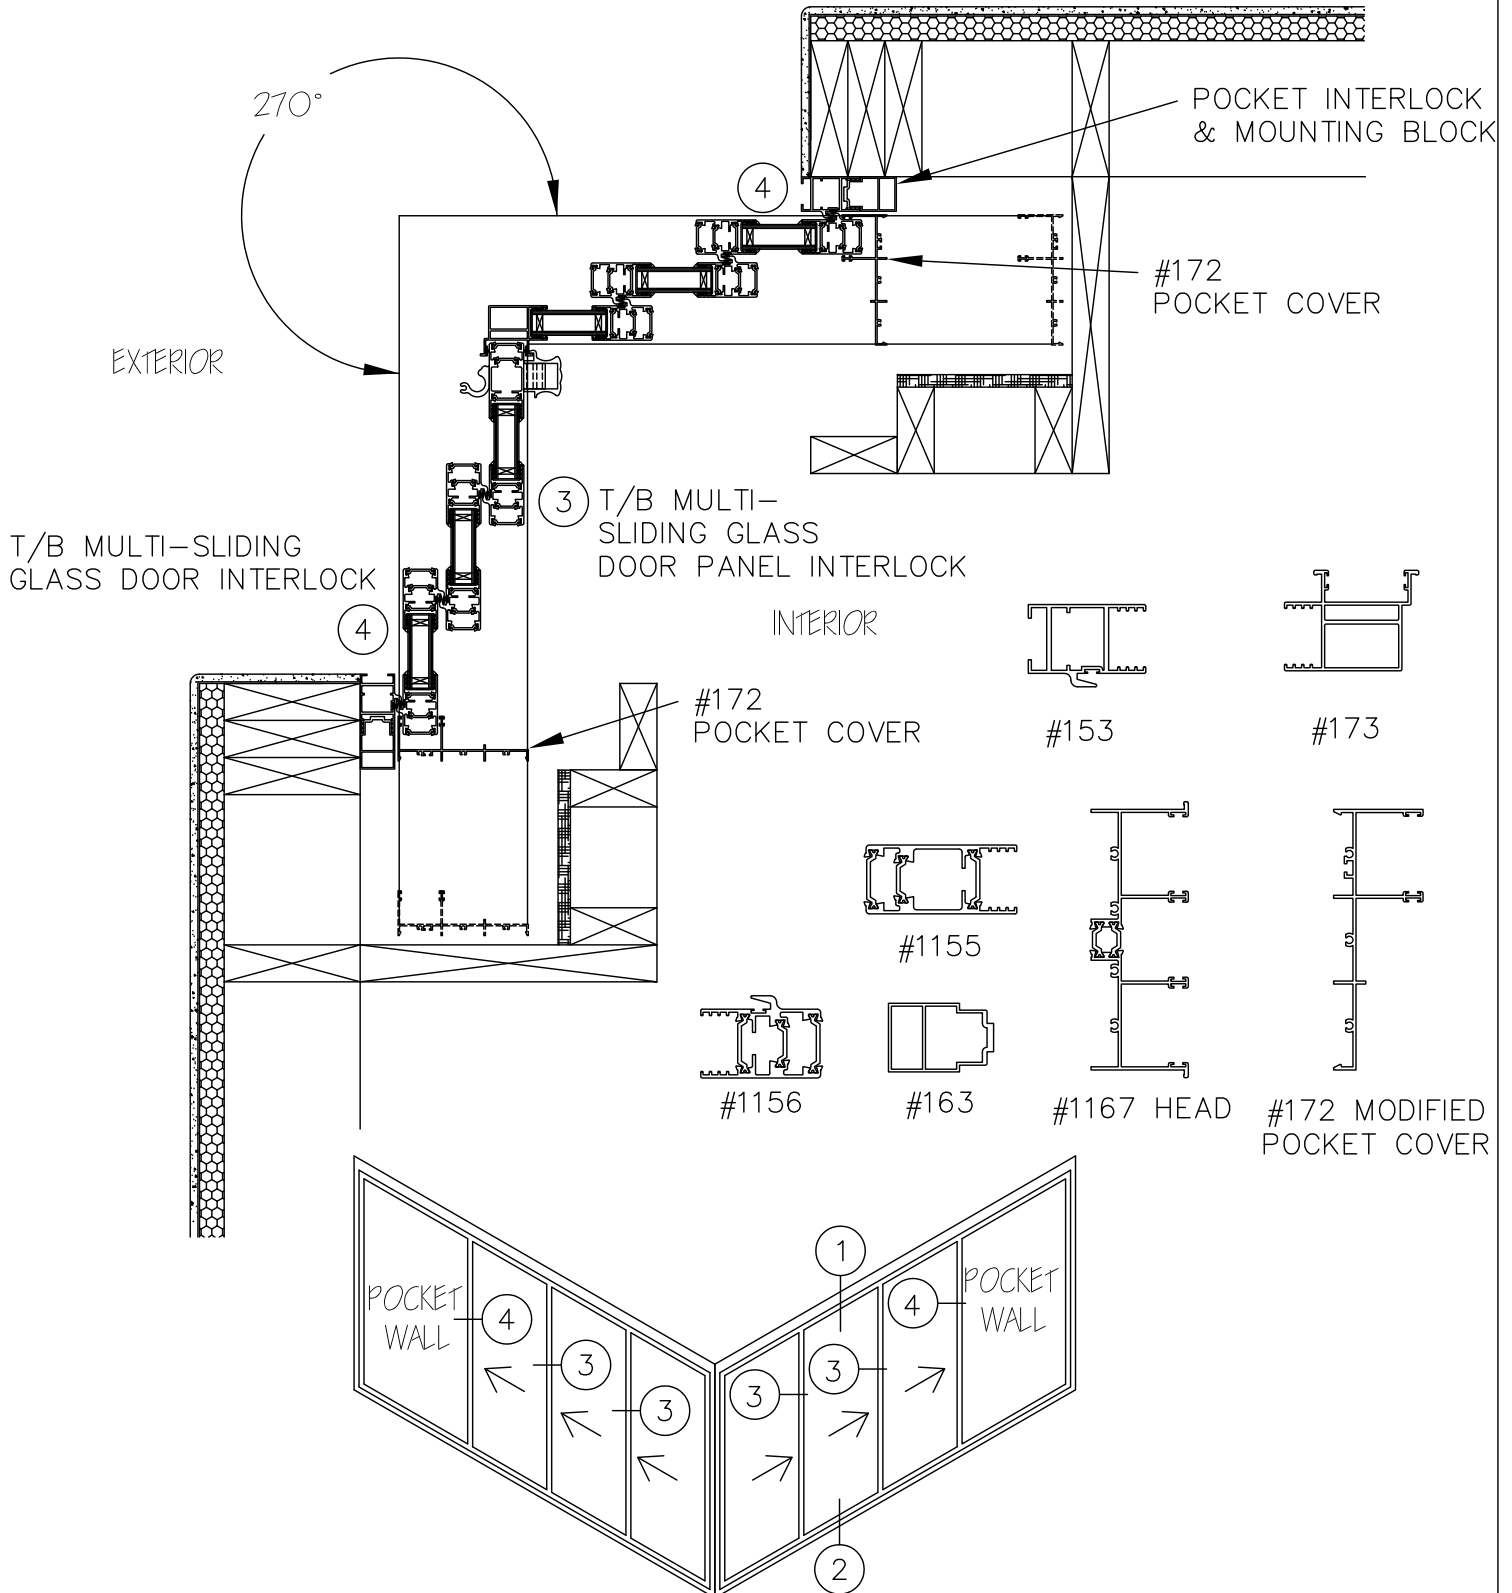

DOOR SYSTEM - RESIDENTIAL

SERIES 1151 - T/B MULTI-SLIDING GLASS DOOR (MSD & MSD4)

1503 W. San Pedro St., Gilbert, Arizona 85233

VOICE: 480-892-2600 / FAX : 480-892-0951

FF5

DATE:
3/12/14

DRAWINGS: BROPAGES\FP\FF5.DWG

270° P6XP T/B MULTI-SLIDING GLASS DOOR EXTRUSIONS - POCKET DOUBLE GLAZED

SCALE: 1:8