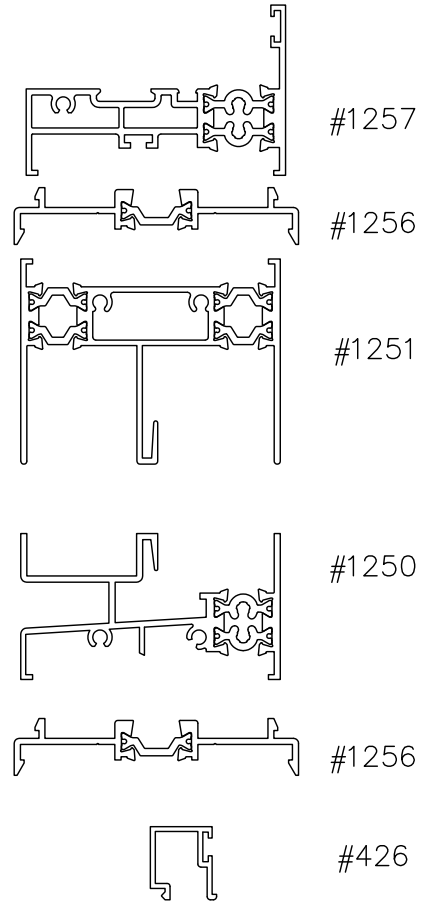

WINDOW SYSTEM

SERIES 1210 - SINGLE HUNG WINDOW

1503 W. San Pedro St., Gilbert, Arizona 85233
VOICE: 480-892-2600/FAX : 480-892-0951/WWW.HERITAGEWINDOWS.COM

HH4

DATE:
9/16/11

R:\DRAWINGS\BROGPAGES\HH\HH4.DWG

① FIXED FRAME SILL & SINGLE HUNG HEAD

② SINGLE HUNG SILL & FIXED FRAME HEAD

VERTICAL SECTION THROUGH SINGLE HUNG STACK
DOUBLE GLAZED
SCALE: HALF SIZE