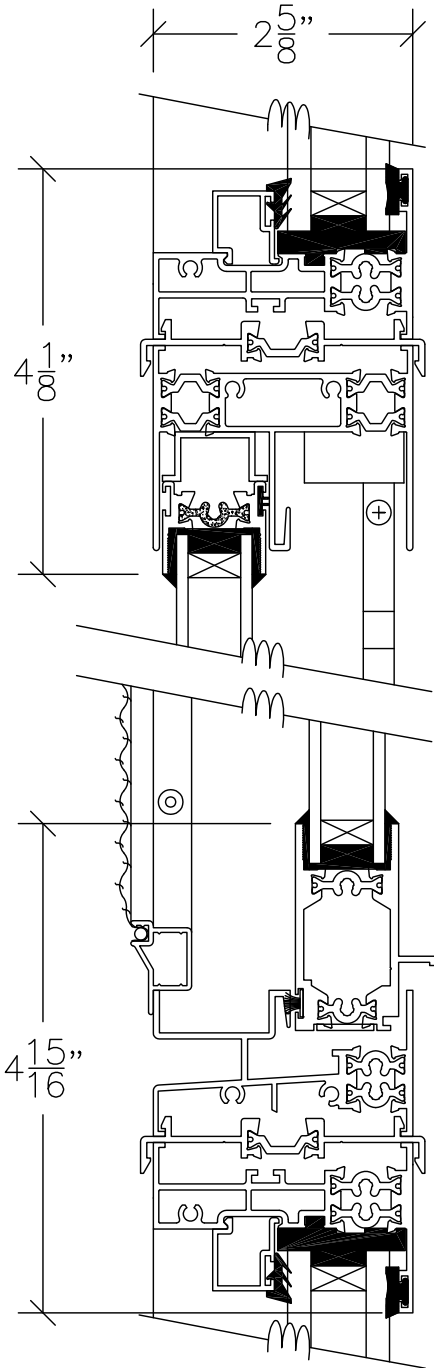

WINDOW SYSTEM

SERIES 1210 - SINGLE HUNG WINDOW

1503 W. San Pedro St., Gilbert, Arizona 85233
VOICE: 480-892-2600/FAX : 480-892-0951/WWW.HERITAGEWINDOWS.COM

HH4

DATE:
9/16/11

R:\DRAWINGS\BROGPAGES\HH\HH4.DWG

① FIXED FRAME SILL & SINGLE HUNG HEAD

② SINGLE HUNG SILL & FIXED FRAME HEAD

VERTICAL SECTION THROUGH SINGLE HUNG STACK
DOUBLE GLAZED
SCALE: HALF SIZE