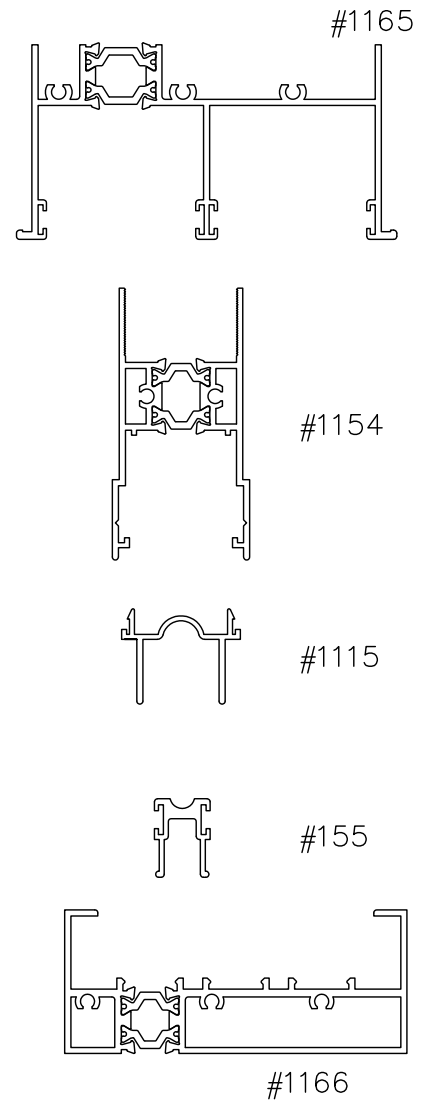

DOOR SYSTEM – RESIDENTIAL
SERIES 1151 – T/B MULTI-SLIDING GLASS DOOR (MSD)

1503 W. San Pedro St., Gilbert, Arizona 85233
VOICE: 480-892-2600 / FAX : 480-892-0951

FF2C

DATE:
3/12/14
DRAWINGS\BROPAGE\FF\FF2C.DWG

CONFIGURATION NOT YET AVAILABLE

① T/B MULTI-SLIDING
GLASS DOOR HEAD

② T/B MULTI-SLIDING
GLASS DOOR SILL

VERTICAL SECTION THROUGH T/B MULTI-SLIDING GLASS DOOR
DOUBLE GLAZED
SCALE: 1:2