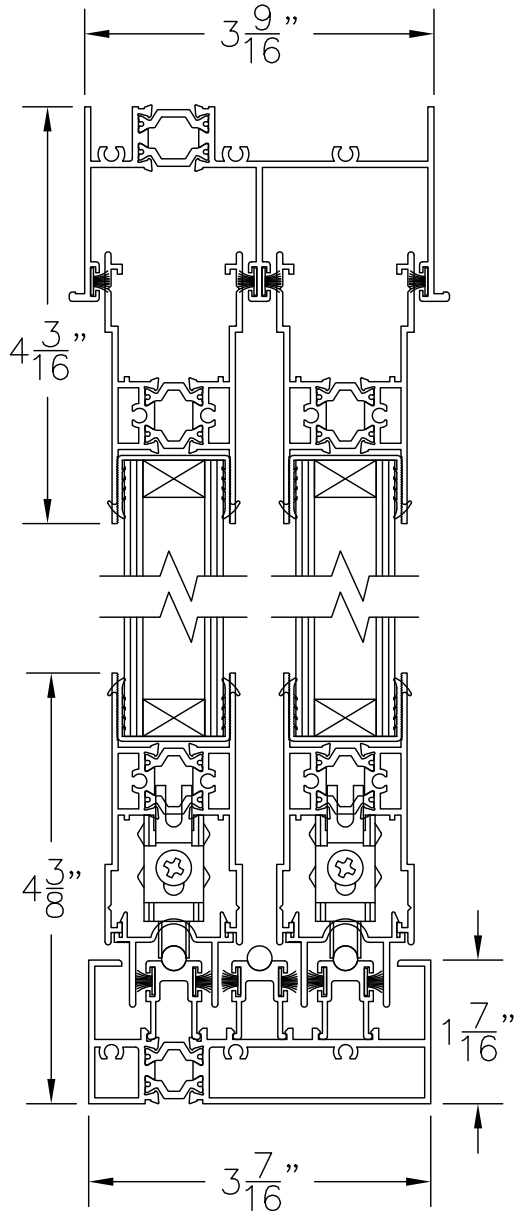

DOOR SYSTEM – RESIDENTIAL
SERIES 1151 – T/B MULTI-SLIDING GLASS DOOR (MSD)

1503 W. San Pedro St., Gilbert, Arizona 85233
VOICE: 480-892-2600 / FAX : 480-892-0951

FF2C

DATE:
3/12/14
DRAWINGS\BROPAGE\FF\FF2C.DWG

CONFIGURATION NOT YET AVAILABLE

① T/B MULTI-SLIDING
GLASS DOOR HEAD

② T/B MULTI-SLIDING
GLASS DOOR SILL

VERTICAL SECTION THROUGH T/B MULTI-SLIDING GLASS DOOR
DOUBLE GLAZED
SCALE: 1:2