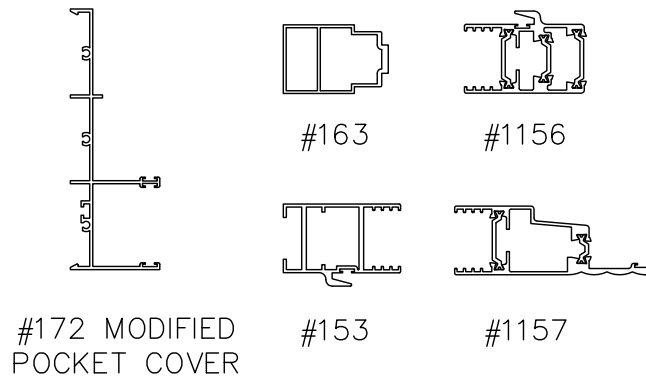

## FF14

DATE:

3/12/14

DRAWINGS\BROPAGES\FF\FF14.DWG

### EXTERIOR

P6XP T/B MULTI-SLIDING GLASS DOOR EXTRUSIONS – POCKET  
 DOUBLE GLAZED  
 SCALE: 1:8