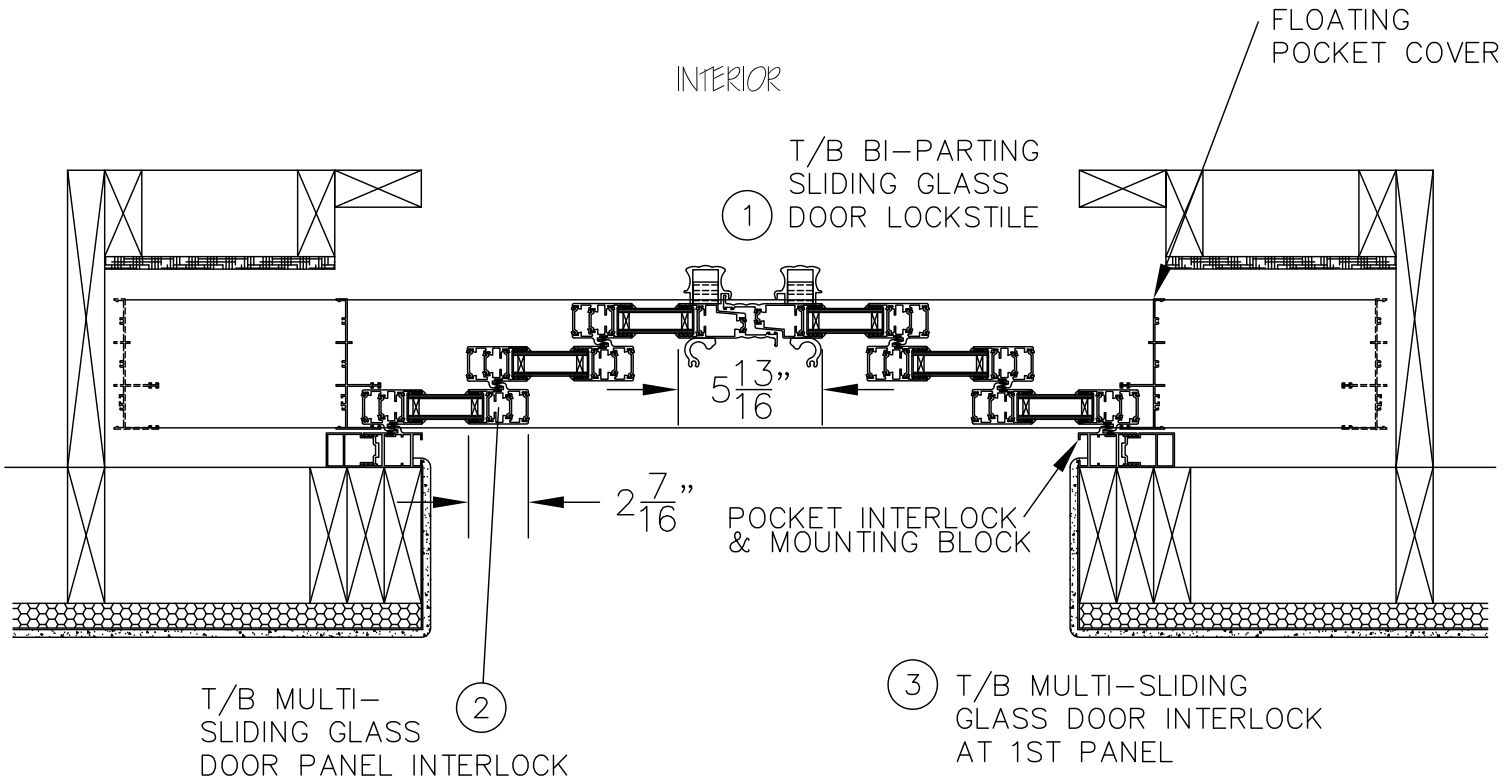

# DOOR SYSTEM – RESIDENTIAL

SERIES 1151 – T/B MULTI-SLIDING GLASS DOOR (MSD & MSD4)

1503 W. San Pedro St., Gilbert, Arizona 85233

VOICE: 480-892-2600 / FAX : 480-892-0951

### EXTERIOR

P6XP T/B MULTI-SLIDING GLASS DOOR EXTRUSIONS – POCKET  
 DOUBLE GLAZED  
 SCALE: 1:8