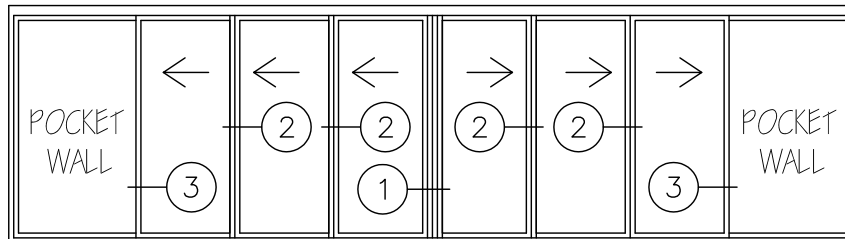

### EXTERIOR

P6XP T/B MULTI-SLIDING GLASS DOOR EXTRUSIONS – POCKET  
 DOUBLE GLAZED  
 SCALE: 1:8