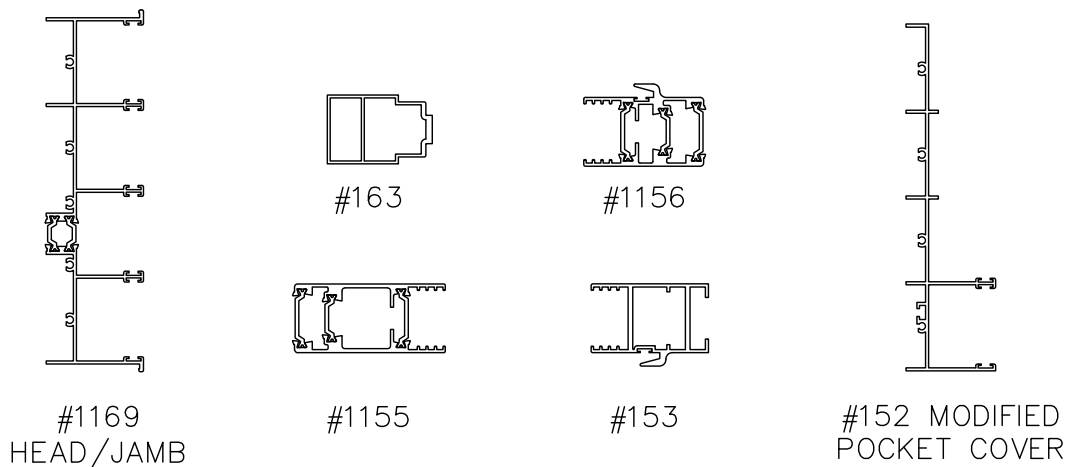

DOOR SYSTEM – RESIDENTIAL

SERIES 1151 – T/B MULTI-SLIDING GLASS DOOR (MSD & MSD4)

FF12

1503 W. San Pedro St., Gilbert, Arizona 85233

VOICE: 480-892-2600 / FAX : 480-892-0951

DATE:
3/12/14

DRAWINGS\BROGPAGES\FF\FF12.DWG

EXTERIOR
4XP SHOWN

4XP SHOWN

P4X OR 4XP T/B MULTI-SLIDING GLASS DOOR EXTRUSIONS – POCKET DOUBLE GLAZED

SCALE: 1:8