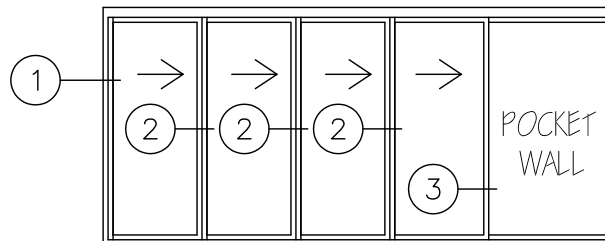

DOOR SYSTEM – RESIDENTIAL

SERIES 1151 – T/B MULTI-SLIDING GLASS DOOR (MSD & MSD4)

FF12

1503 W. San Pedro St., Gilbert, Arizona 85233

VOICE: 480-892-2600 / FAX : 480-892-0951

DATE:
3/12/14

DRAWINGS\BROGPAGES\FF\FF12.DWG

EXTERIOR
4XP SHOWN

4XP SHOWN

P4X OR 4XP T/B MULTI-SLIDING GLASS DOOR EXTRUSIONS – POCKET DOUBLE GLAZED

SCALE: 1:8