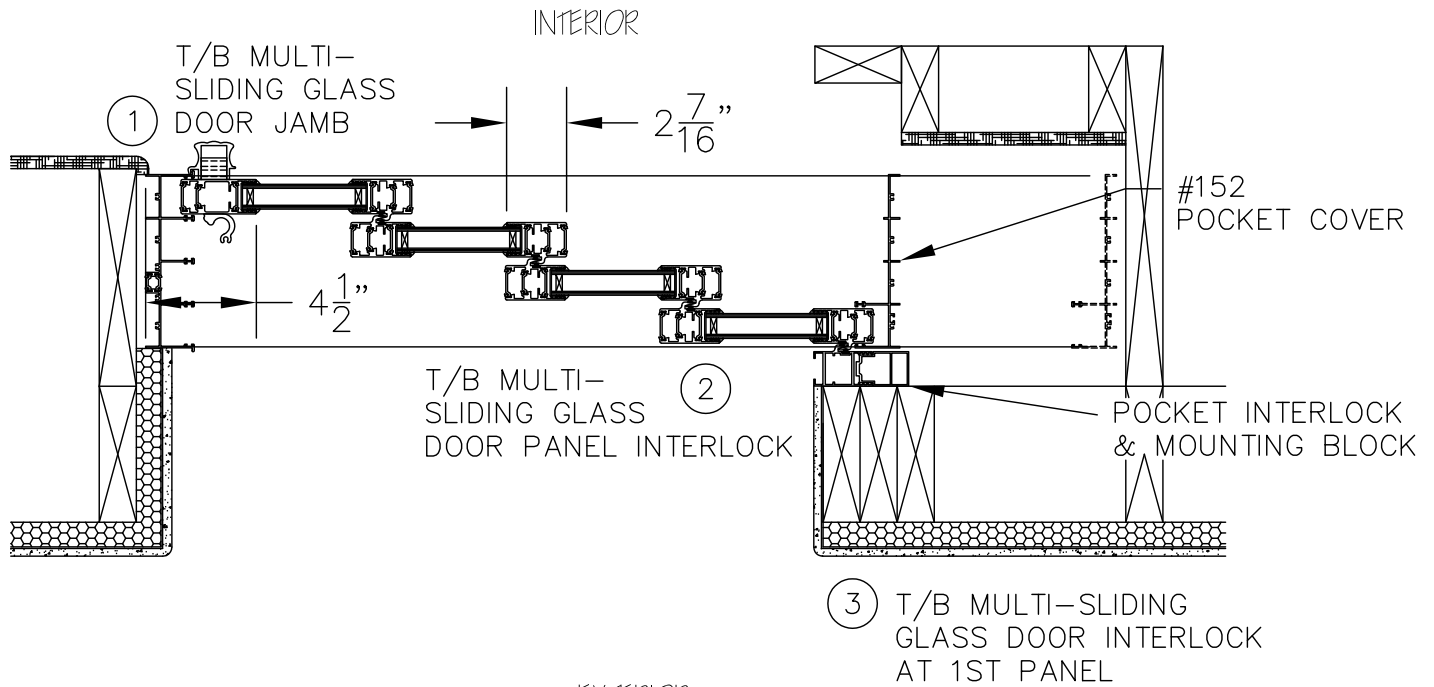

DOOR SYSTEM – RESIDENTIAL

SERIES 1151 – T/B MULTI-SLIDING GLASS DOOR (MSD & MSD4)

FF12

1503 W. San Pedro St., Gilbert, Arizona 85233

VOICE: 480-892-2600 / FAX : 480-892-0951

DATE:
3/12/14

DRAWINGS\BROGPAGES\FF\FF12.DWG

EXTERIOR
4XP SHOWN

4XP SHOWN

P4X OR 4XP T/B MULTI-SLIDING GLASS DOOR EXTRUSIONS – POCKET DOUBLE GLAZED

SCALE: 1:8