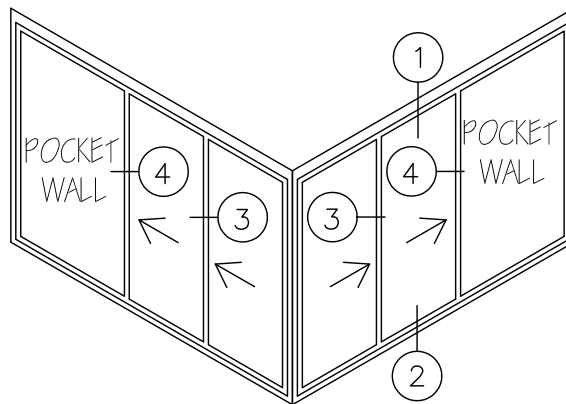

DOOR SYSTEM – RESIDENTIAL

SERIES 1151 – T/B MULTI-SLIDING GLASS DOOR (MSD & MSD4)

1503 W. San Pedro St., Gilbert, Arizona 85233

VOICE: 480-892-2600 / FAX : 480-892-0951

FF7

DATE:
3/12/14

DRAWINGS\BROCHURES\FF\FF7.DWG

CONFIGURATION NOT YET AVAILABLE

270° P4XP T/B MULTI-SLIDING GLASS DOOR EXTRUSIONS – POCKET DOUBLE GLAZED

SCALE: 1:8