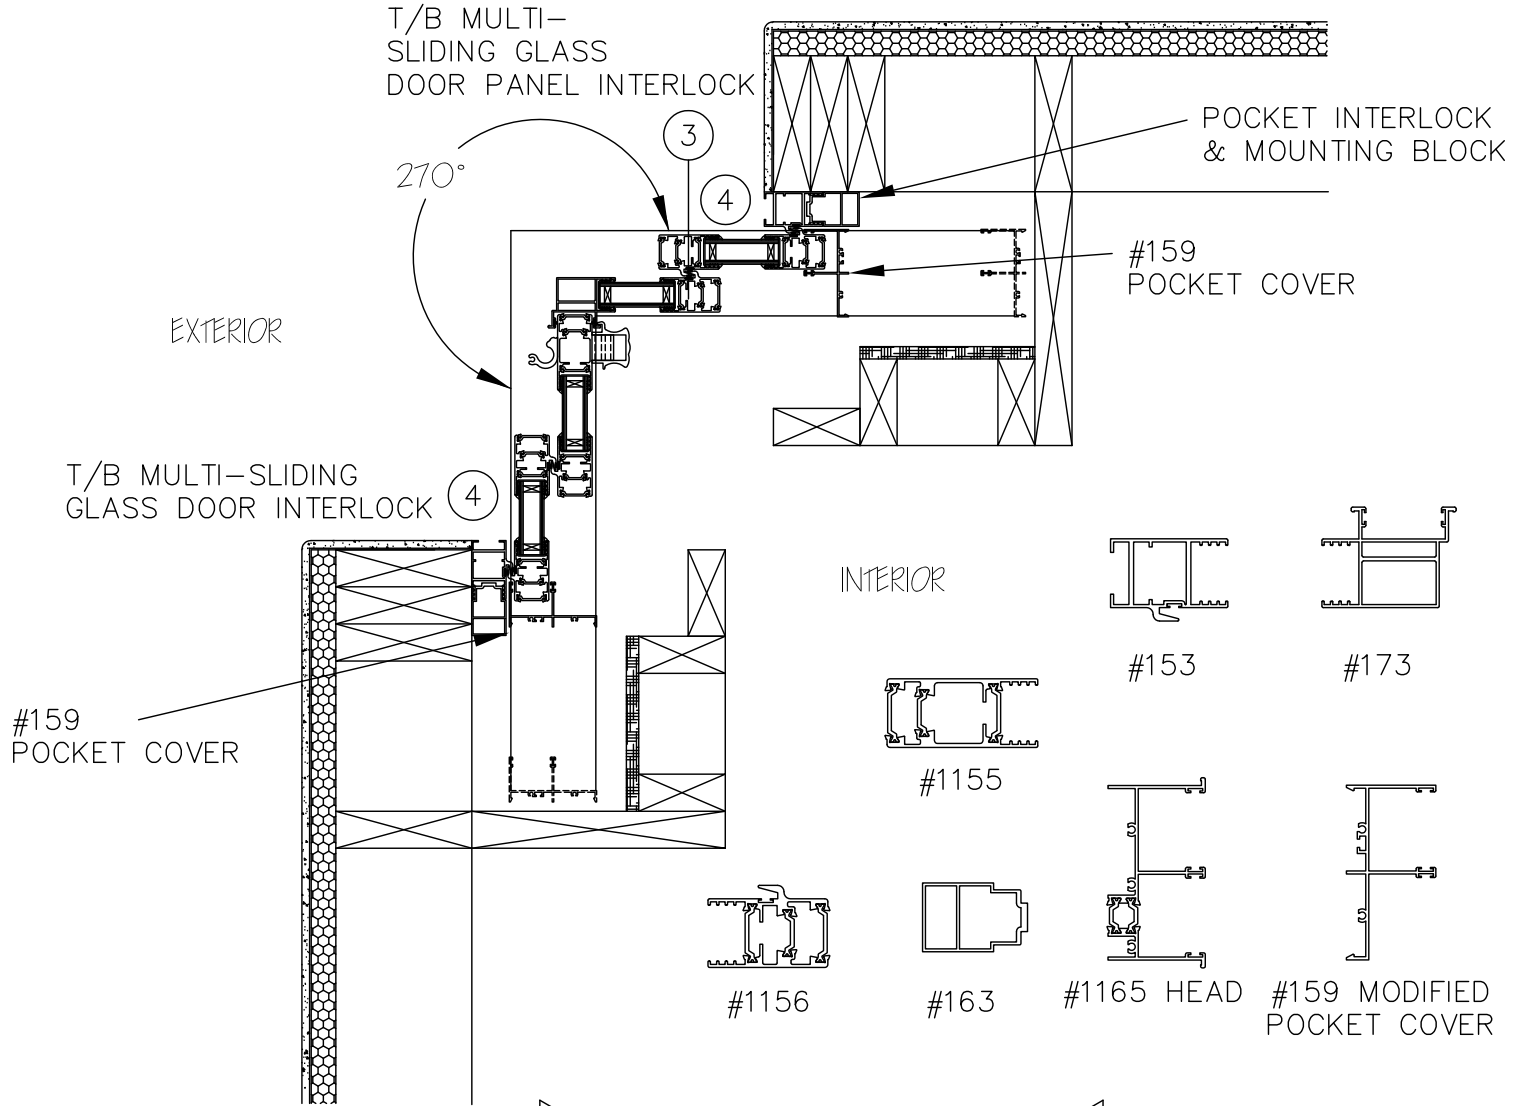

DOOR SYSTEM – RESIDENTIAL

SERIES 1151 – T/B MULTI-SLIDING GLASS DOOR (MSD & MSD4)

1503 W. San Pedro St., Gilbert, Arizona 85233

VOICE: 480-892-2600 / FAX : 480-892-0951

FF7

DATE:
3/12/14

DRAWINGS\BROCHURES\FF\FF7.DWG

CONFIGURATION NOT YET AVAILABLE

270° P4XP T/B MULTI-SLIDING GLASS DOOR EXTRUSIONS – POCKET DOUBLE GLAZED

SCALE: 1:8