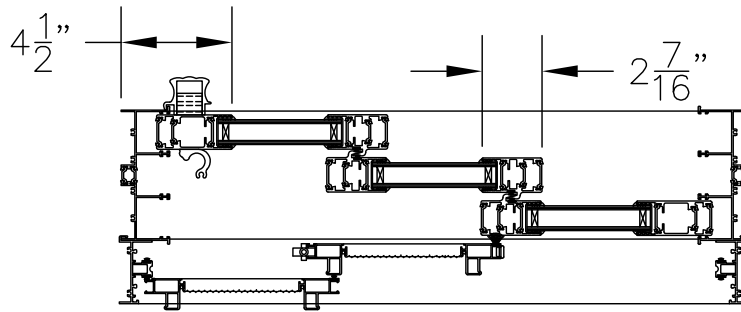

DOOR SYSTEM – RESIDENTIAL

SERIES 1151 – T/B MULTI-SLIDING GLASS DOOR (S1 MSD & MSD4)

FF17A

1503 W. San Pedro St., Gilbert, Arizona 85233

VOICE: 480-892-2600 / FAX : 480-892-0951

DATE:

3/12/14

DRAWINGS\BROGPAGES\FF\FF17A.DWG

INTERIOR

① T/B MULTI-SLIDING GLASS
DOOR JAMB + 190 SCREEN TRACK

T/B MULTI-SLIDING GLASS
DOOR PANEL INTERLOCK ②

③ T/B MULTI-SLIDING
GLASS DOOR INTERLOCK
AT 1ST PANEL

EXTERIOR 2XO SHOWN

XXO SHOWN

O2X OR 2XO T/B MULTI-SLIDING GLASS DOOR WITH SCREENS – NO POCKET
DOUBLE GLAZED

SCALE: 1:8