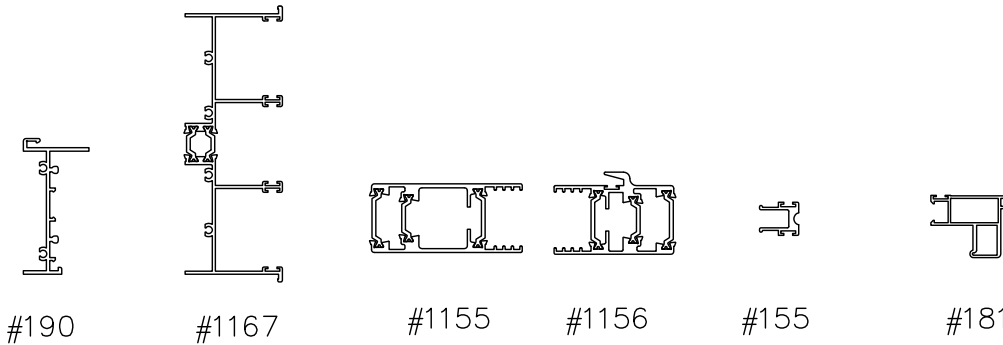

DOOR SYSTEM – RESIDENTIAL

SERIES 1151 – T/B MULTI-SLIDING GLASS DOOR (S1 MSD & MSD4)

FF17A

1503 W. San Pedro St., Gilbert, Arizona 85233

VOICE: 480-892-2600 / FAX : 480-892-0951

DATE:

3/12/14

DRAWINGS\BROGPAGES\FF\FF17A.DWG

INTERIOR

① T/B MULTI-SLIDING GLASS
DOOR JAMB + 190 SCREEN TRACK

T/B MULTI-SLIDING GLASS
DOOR PANEL INTERLOCK ②

③ T/B MULTI-SLIDING
GLASS DOOR INTERLOCK
AT 1ST PANEL

EXTERIOR 2XO SHOWN

XXO SHOWN

O2X OR 2XO T/B MULTI-SLIDING GLASS DOOR WITH SCREENS – NO POCKET
DOUBLE GLAZED

SCALE: 1:8