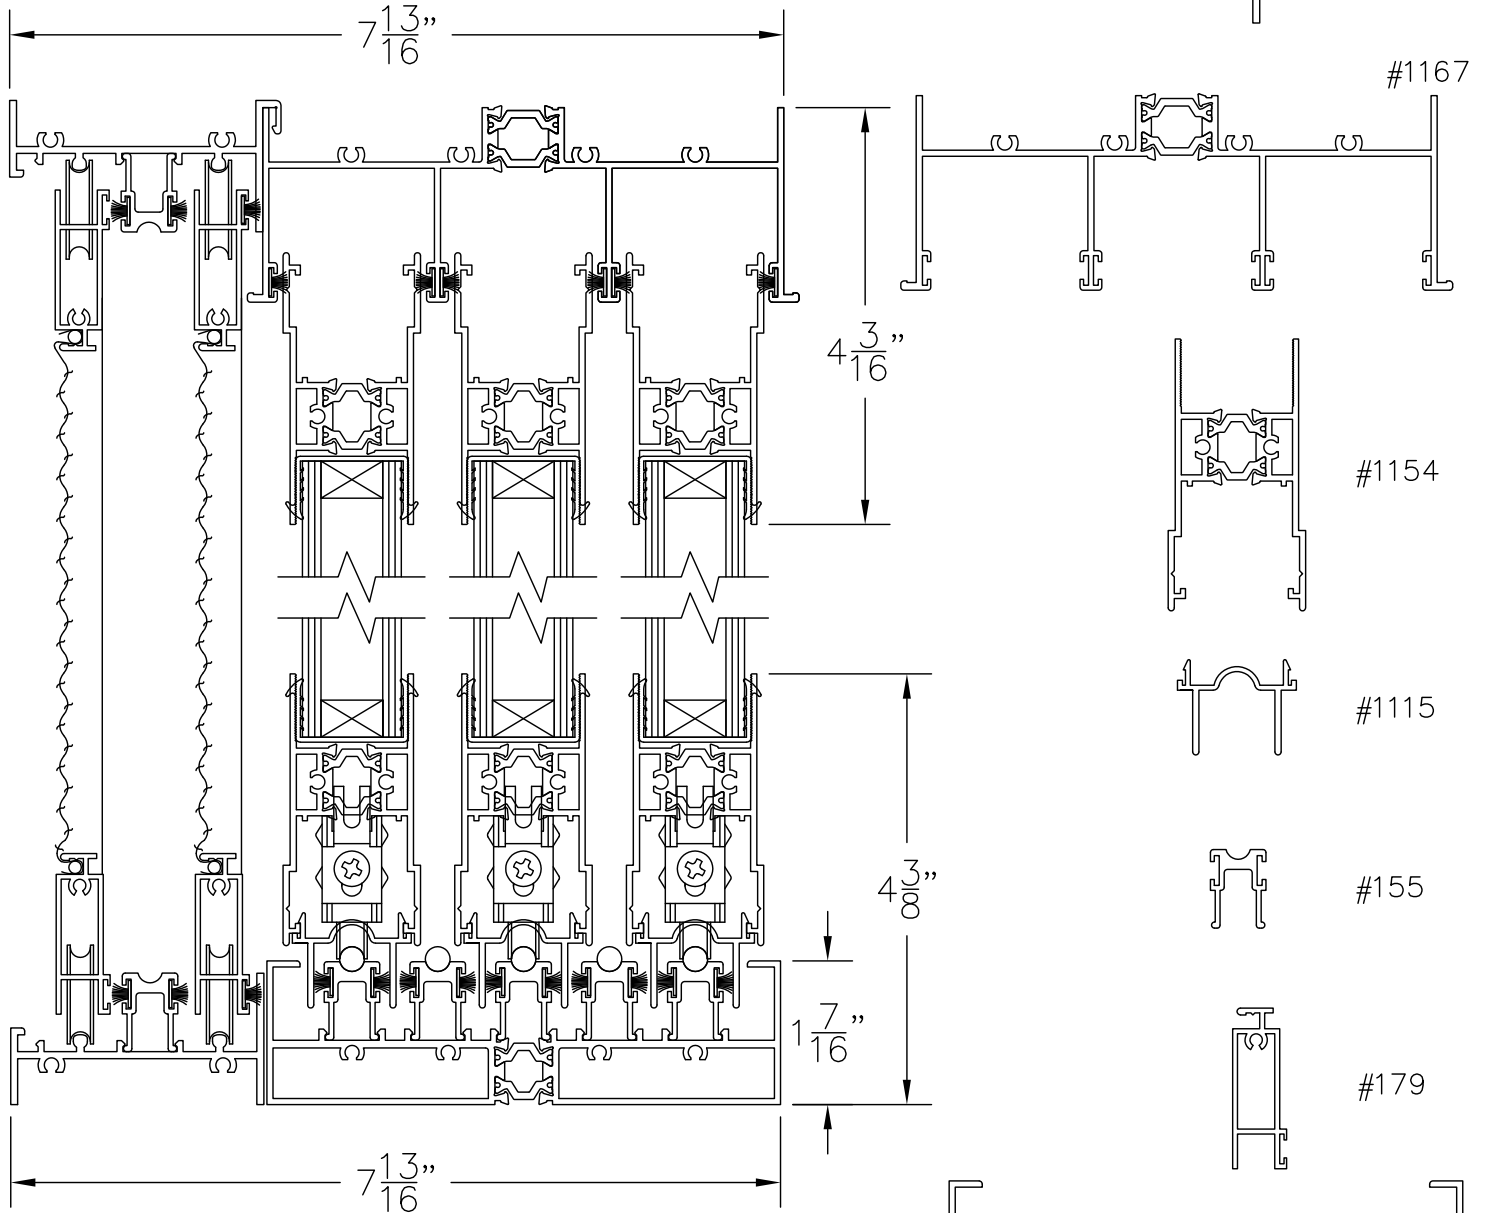

DOOR SYSTEM – RESIDENTIAL  
SERIES 1151 – T/B MULTI-SLIDING GLASS DOOR (S1 MSD)

FF2D

1503 W. San Pedro St., Gilbert, Arizona 85233  
VOICE: 480-892-2600 / FAX : 480-892-0951

DATE:  
3/12/14  
DRAWINGS\BROPAGES\FF\FF2D.DWG

① T/B MULTI-SLIDING  
GLASS DOOR HEAD  
WITH SCREEN TRACK

② T/B MULTI-SLIDING  
GLASS DOOR SILL  
WITH SCREEN TRACK

VERTICAL SECTION THROUGH T/B MULTI-SLIDING GLASS DOOR WITH SCREENS  
NO POCKET – DOUBLE GLAZED  
SCALE: 1:2