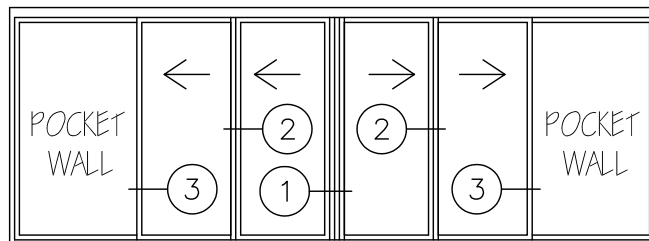

DOOR SYSTEM – RESIDENTIAL

SERIES 1151 – T/B MULTI-SLIDING GLASS DOOR (S1 MSD & MSD4)

FF13A

1503 W. San Pedro St., Gilbert, Arizona 85233

VOICE: 480-892-2600 / FAX : 480-892-0951

DATE:

3/12/14

DRAWINGS\BROPAGES\FF\FF13.DWG

CONFIGURATION NOT YET AVAILABLE

INTERIOR

EXTERIOR

P4XP T/B MULTI-SLIDING GLASS DOOR WITH SCREENS – POCKET
 DOUBLE GLAZED
 SCALE: 1:8