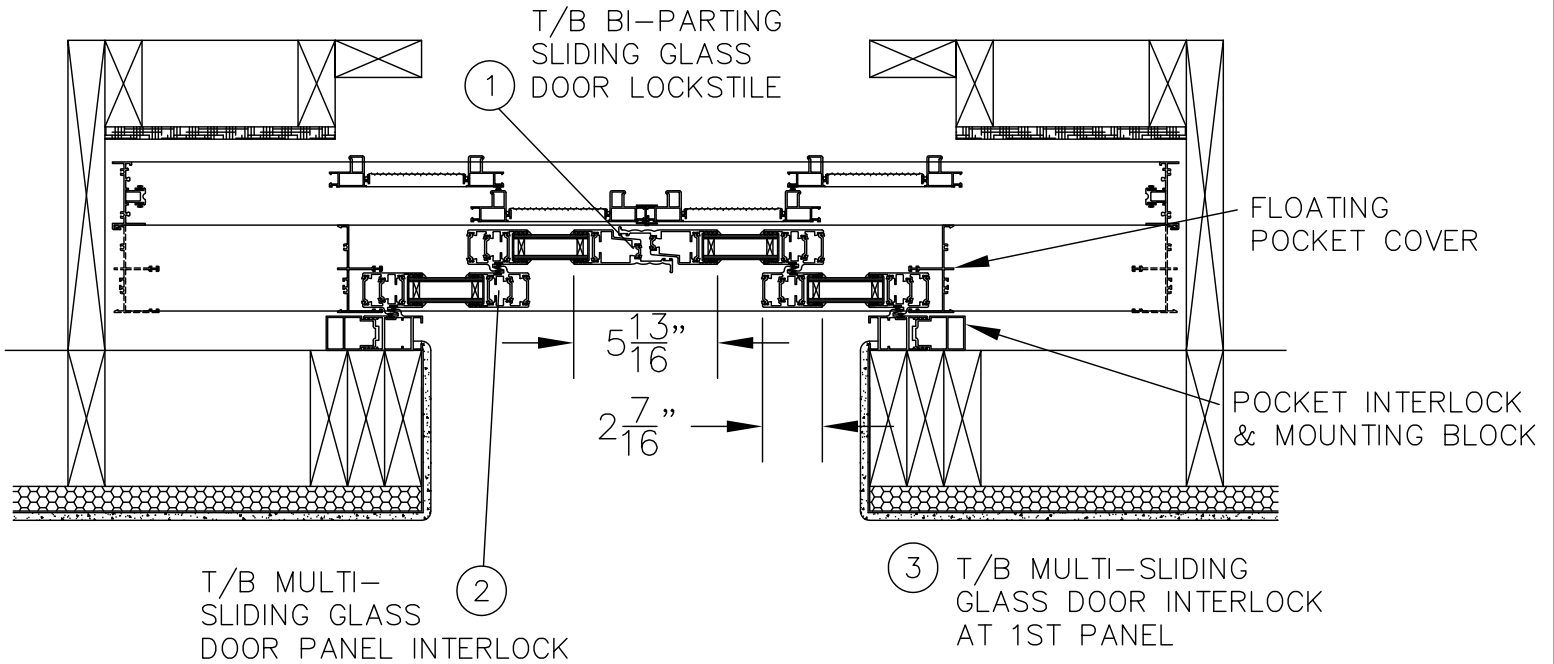

DOOR SYSTEM – RESIDENTIAL

SERIES 1151 – T/B MULTI-SLIDING GLASS DOOR (S1 MSD & MSD4)

FF13A

1503 W. San Pedro St., Gilbert, Arizona 85233

VOICE: 480-892-2600 / FAX : 480-892-0951

DATE:

3/12/14

DRAWINGS\BROPAGES\FF\FF13.DWG

CONFIGURATION NOT YET AVAILABLE

INTERIOR

EXTERIOR

P4XP T/B MULTI-SLIDING GLASS DOOR WITH SCREENS – POCKET
 DOUBLE GLAZED
 SCALE: 1:8