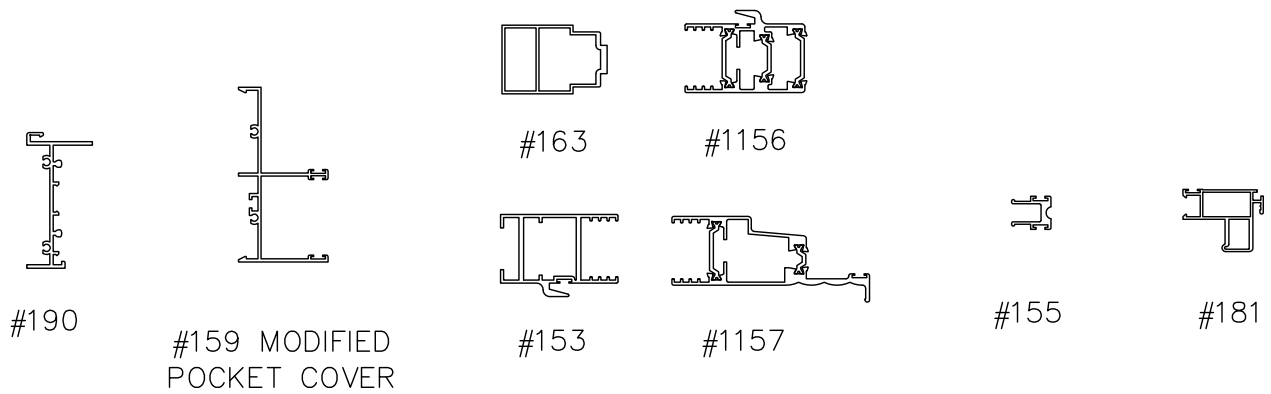

DOOR SYSTEM – RESIDENTIAL

SERIES 1151 – T/B MULTI-SLIDING GLASS DOOR (S1 MSD & MSD4)

FF13A

1503 W. San Pedro St., Gilbert, Arizona 85233

VOICE: 480-892-2600 / FAX : 480-892-0951

DATE:

3/12/14

DRAWINGS\BROPAGES\FF\FF13.DWG

CONFIGURATION NOT YET AVAILABLE

INTERIOR

EXTERIOR

P4XP T/B MULTI-SLIDING GLASS DOOR WITH SCREENS – POCKET
 DOUBLE GLAZED
 SCALE: 1:8