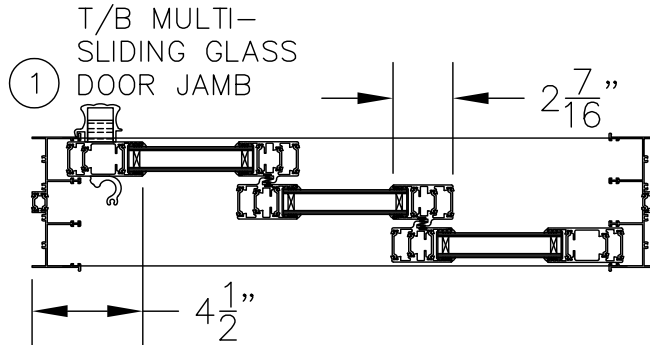

DOOR SYSTEM – RESIDENTIAL

SERIES 1151 – T/B MULTI-SLIDING GLASS DOOR (MSD & MSD4)

FF17

1503 W. San Pedro St., Gilbert, Arizona 85233

VOICE: 480-892-2600 / FAX : 480-892-0951

DATE:

3/12/14

DRAWINGS\BROPAGES\FF\FF17.DWG

INTERIOR

T/B MULTI-SLIDING GLASS DOOR PANEL INTERLOCK

②

T/B MULTI-SLIDING GLASS DOOR INTERLOCK AT 1ST PANEL

③

EXTERIOR 2X0 SHOWN

2X0 SHOWN

02X OR 2X0 T/B MULTI-SLIDING GLASS DOOR EXTRUSIONS – NO POCKET
DOUBLE GLAZED

SCALE: 1:8