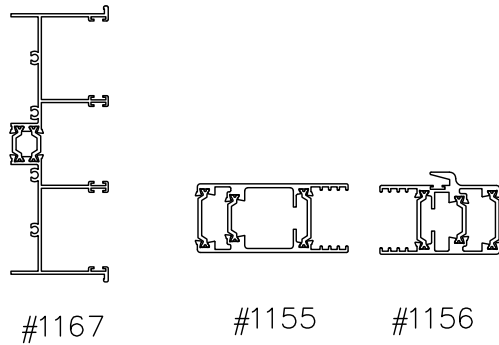

INTERIOR

T/B MULTI-SLIDING GLASS DOOR PANEL INTERLOCK

②

T/B MULTI-SLIDING GLASS DOOR INTERLOCK AT 1ST PANEL

③

EXTERIOR 2X0 SHOWN

2X0 SHOWN

02X OR 2X0 T/B MULTI-SLIDING GLASS DOOR EXTRUSIONS – NO POCKET
DOUBLE GLAZED

SCALE: 1:8