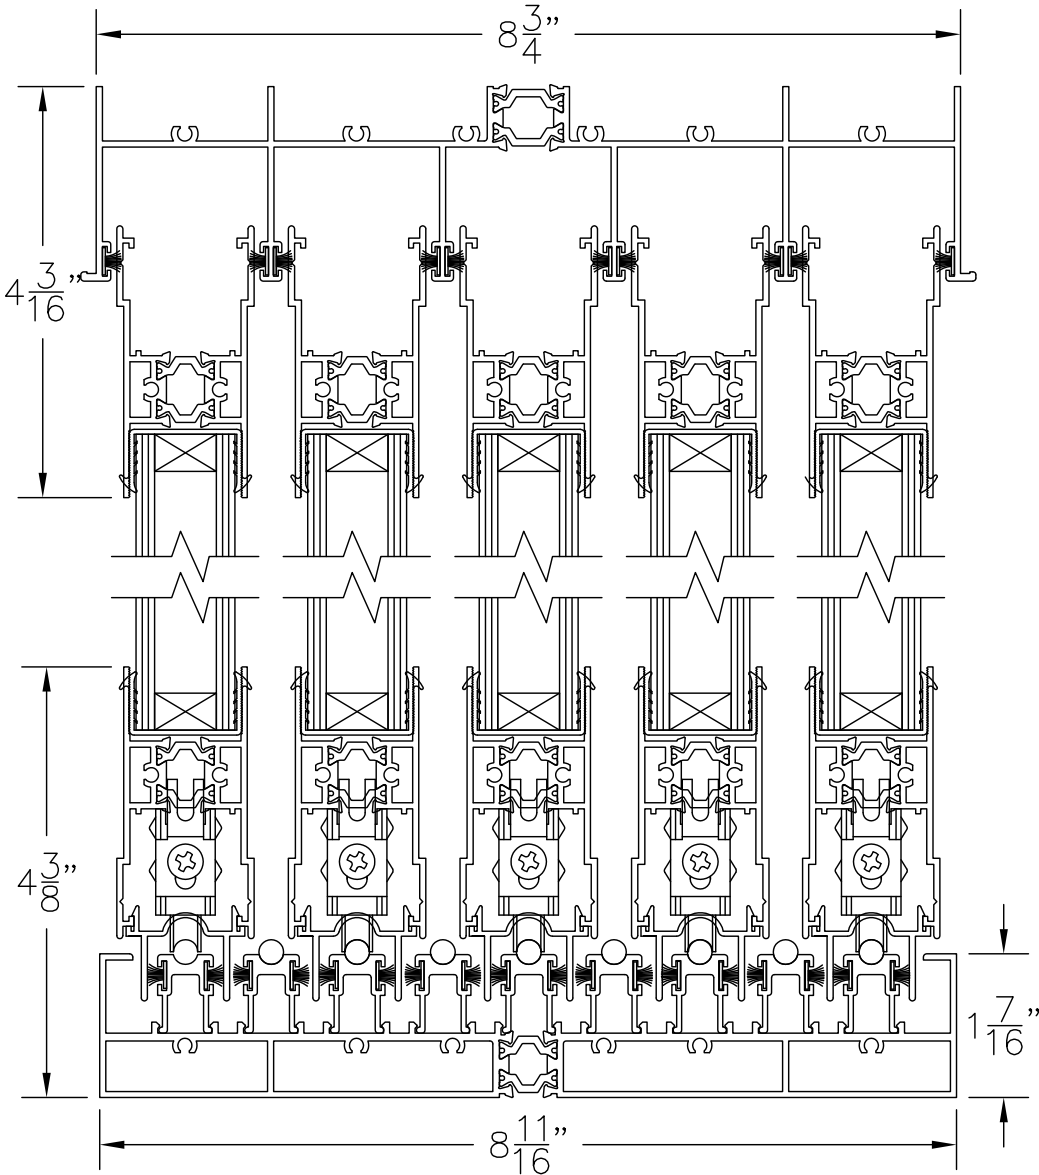

DOOR SYSTEM – RESIDENTIAL

SERIES 1151 – T/B MULTI-SLIDING GLASS DOOR (MSD)

1503 W. San Pedro St., Gilbert, Arizona 85233
VOICE: 480-892-2600 / FAX : 480-892-0951

FF2

DATE:
3/12/14

DRAWINGS\BROPAGE\FF\FF2.DWG

① T/B MULTI-SLIDING
GLASS DOOR HEAD

#1154

#1115

#155

② T/B MULTI-SLIDING
GLASS DOOR SILL

VERTICAL SECTION THROUGH T/B MULTI-SLIDING GLASS DOOR
DOUBLE GLAZED
SCALE: 1:2