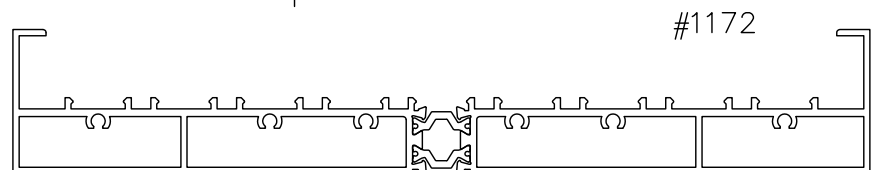

① T/B MULTI-SLIDING
GLASS DOOR HEAD

#1154

#1115

#155

② T/B MULTI-SLIDING
GLASS DOOR SILL

VERTICAL SECTION THROUGH T/B MULTI-SLIDING GLASS DOOR
DOUBLE GLAZED
SCALE: 1:2